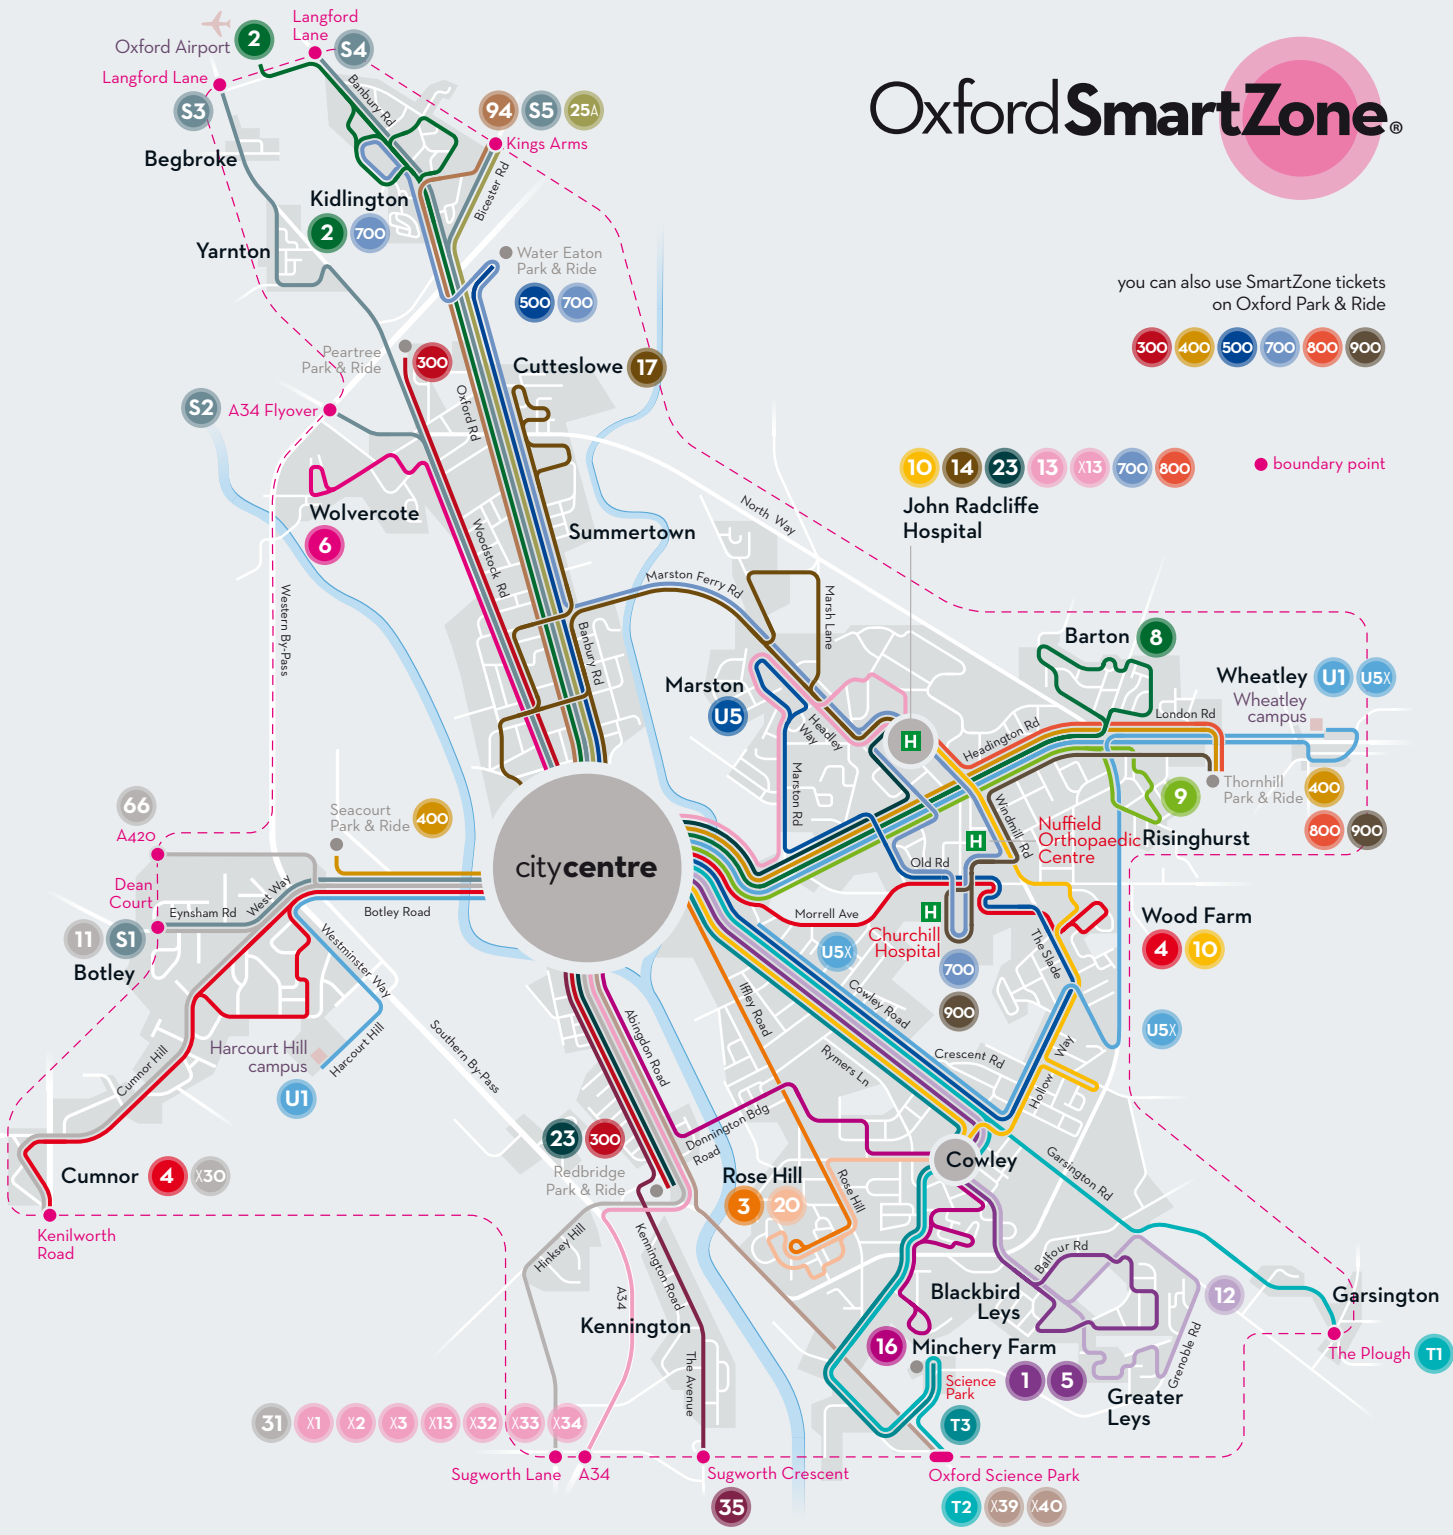

# Oxford SmartZone®

you can also use SmartZone tickets on Oxford Park & Ride

citycentre

John Radcliffe Hospital

Barton

Wheatley

Wood Farm

Cowley

Garsington

Kennington

Blackbird Leys

Greater Leys

Rose Hill

Minchery Farm

Oxford Science Park

Sugworth Lane

Sugworth Crescent

Oxford Airport  
Langford Lane

Dean Court  
Eynsham Rd

Kenilworth Road

Sugworth Lane

Sugworth Crescent

Oxford Science Park