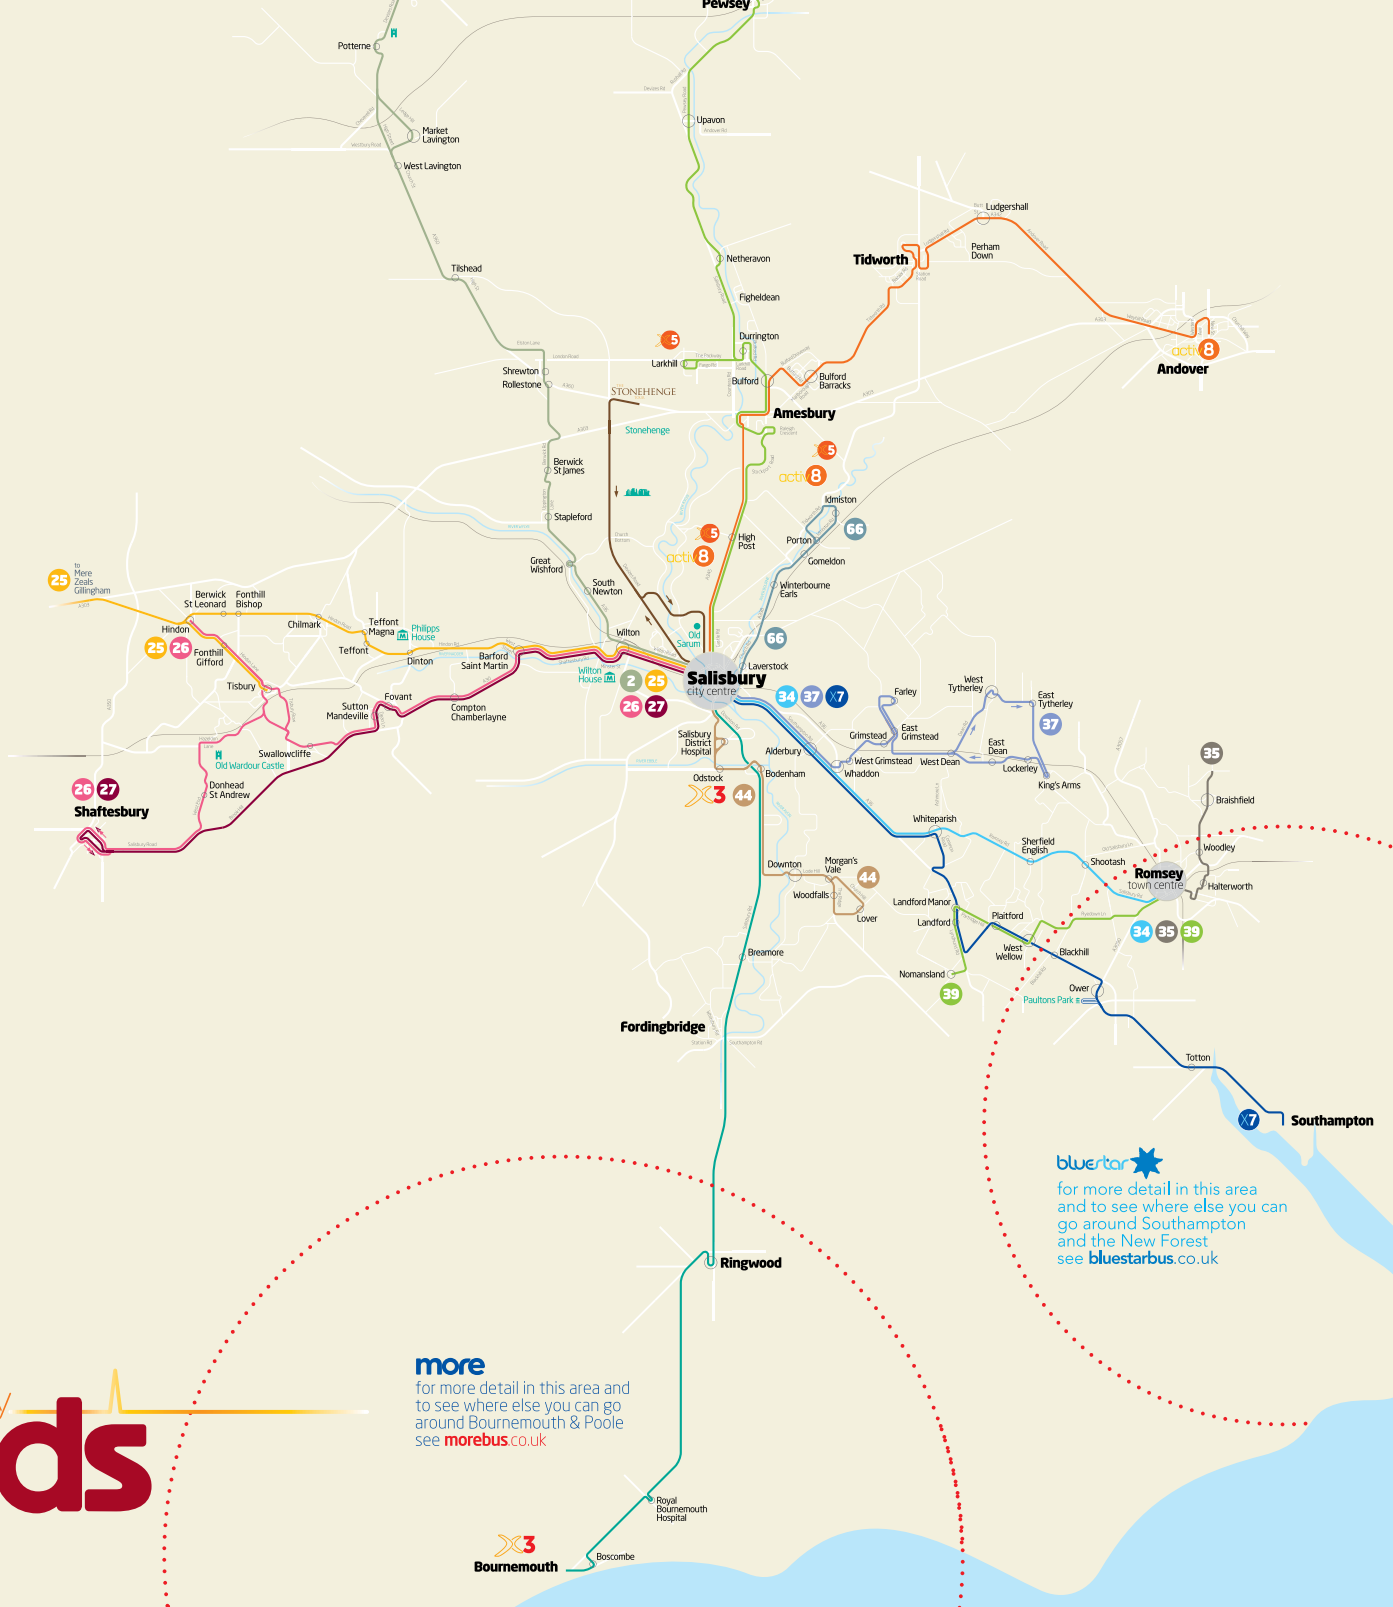

# where to catch your bus in the city centre

route	stop
2	S F
25	S F
26	S F
27	S F
34	D Y
37	D Y
44	M Y
66	C
acti 8	N H
3	M Y
5	N H
7	D Y
STONEHENGE	U

bluestar   
for more detail in this area  
and to see where else you can  
go around Southampton  
and the New Forest  
see [bluestarbus.co.uk](http://bluestarbus.co.uk)

Salisbury  
**reds**

more  
for more detail in this area and  
to see where else you can go  
around Bournemouth & Poole  
see [morebus.co.uk](http://morebus.co.uk)

  
Bournemouth