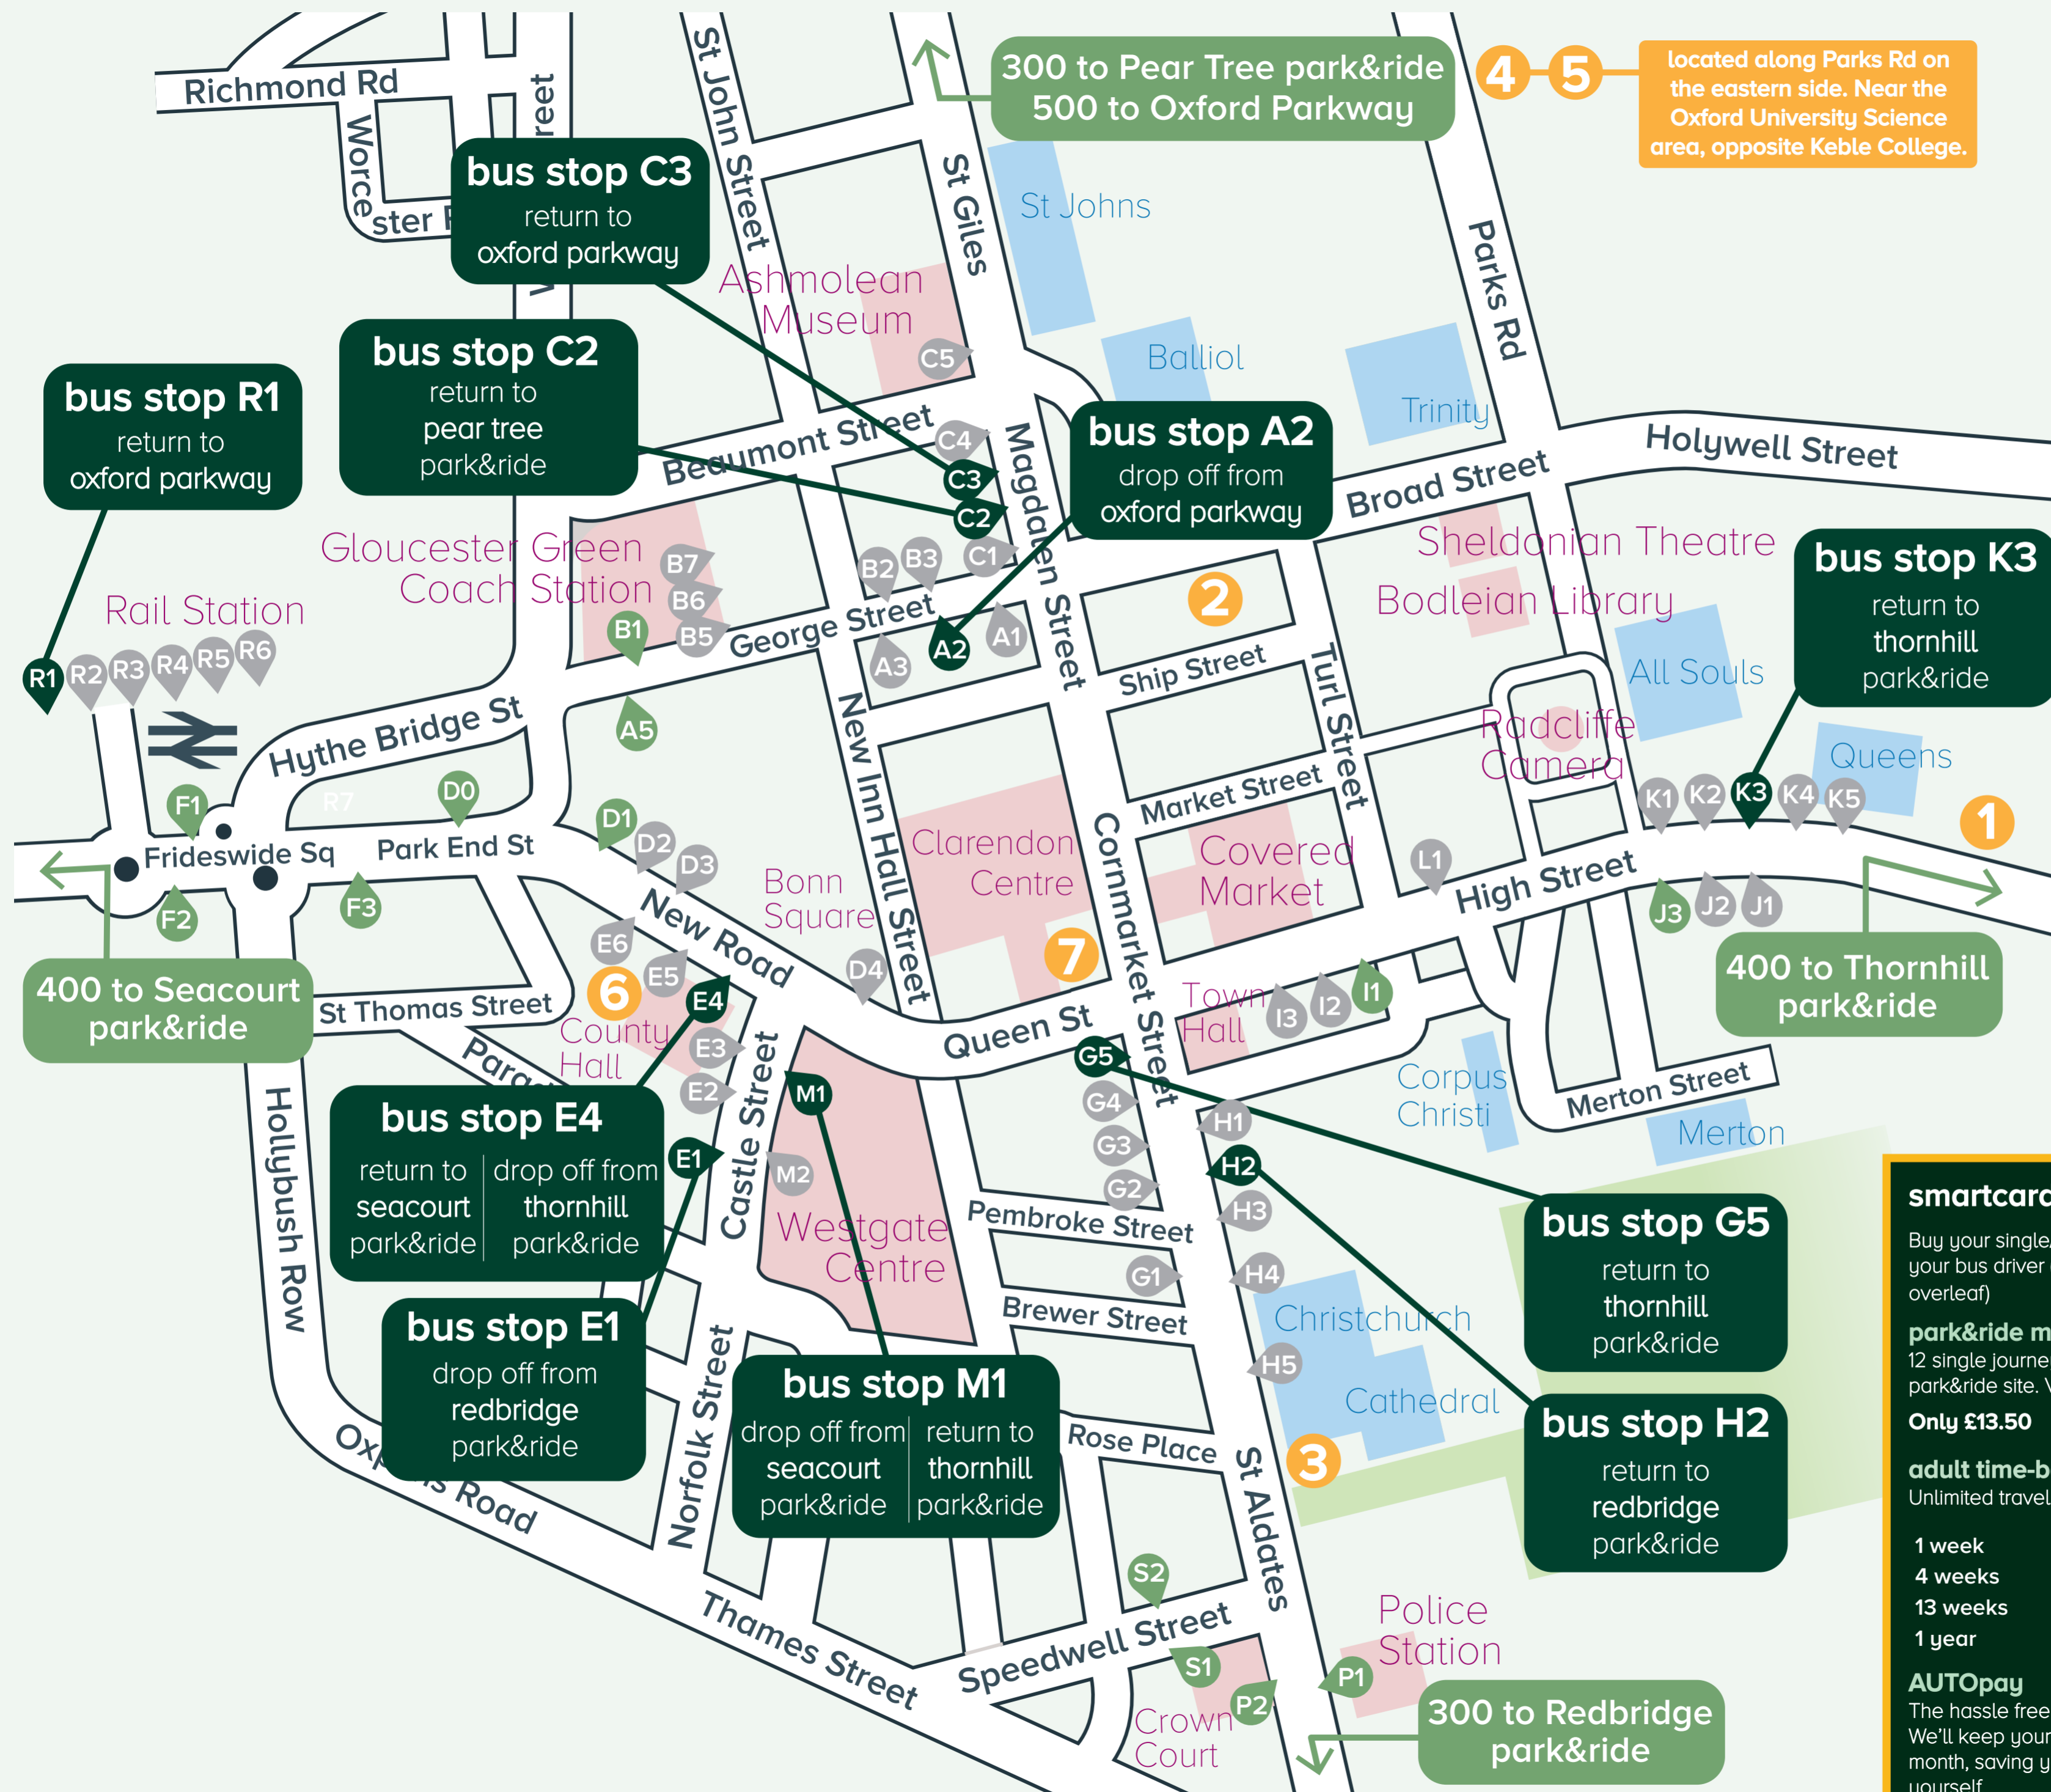

key destinations

- 1** **Oxford Bus Company High Street Travel Shop**
44-45 High Street
Oxford, OX1 4AP
- 2** **Tourist Information Centre**
15-16 Broad Street
Oxford, OX1 3AS
visitoxfordandoxfordshire.com
- 3** **Christ Church Cathedral**
St Aldate's
Oxford, OX1 1DP
www.chch.ox.ac.uk
- 4** **Pitt Rivers Museum**
South Parks Road
Oxford, OX1 3PP
www.prm.ox.ac.uk
- 5** **Museum of Natural History**
South Parks Road
Oxford, OX1 3PW
www.oum.ox.ac.uk
- 6** **Oxford Castle Unlocked**
44-46 Oxford Castle
Oxford, OX1 1AY
www.oxfordcastleunlocked.co.uk
- 7** **Carfax Tower**
Queen Street
Oxford, OX1 1ET

smartcard travel options

Buy your single/return tickets from your bus driver (park&ride fares shown overleaf)

park&ride multi-trip product
12 single journeys to or from any park&ride site. Valid for 12 months.

Only £13.50

adult time-based product
Unlimited travel on all park&ride services

1 week	£12.50
4 weeks	£40
13 weeks	£106.50
1 year	£340

AUTOpay

The hassle free way to top-up your key. We'll keep your key topped-up each month, saving you the hassle of doing it yourself.

→ **44-45 High Street, Oxford**
(near Queens Lane)