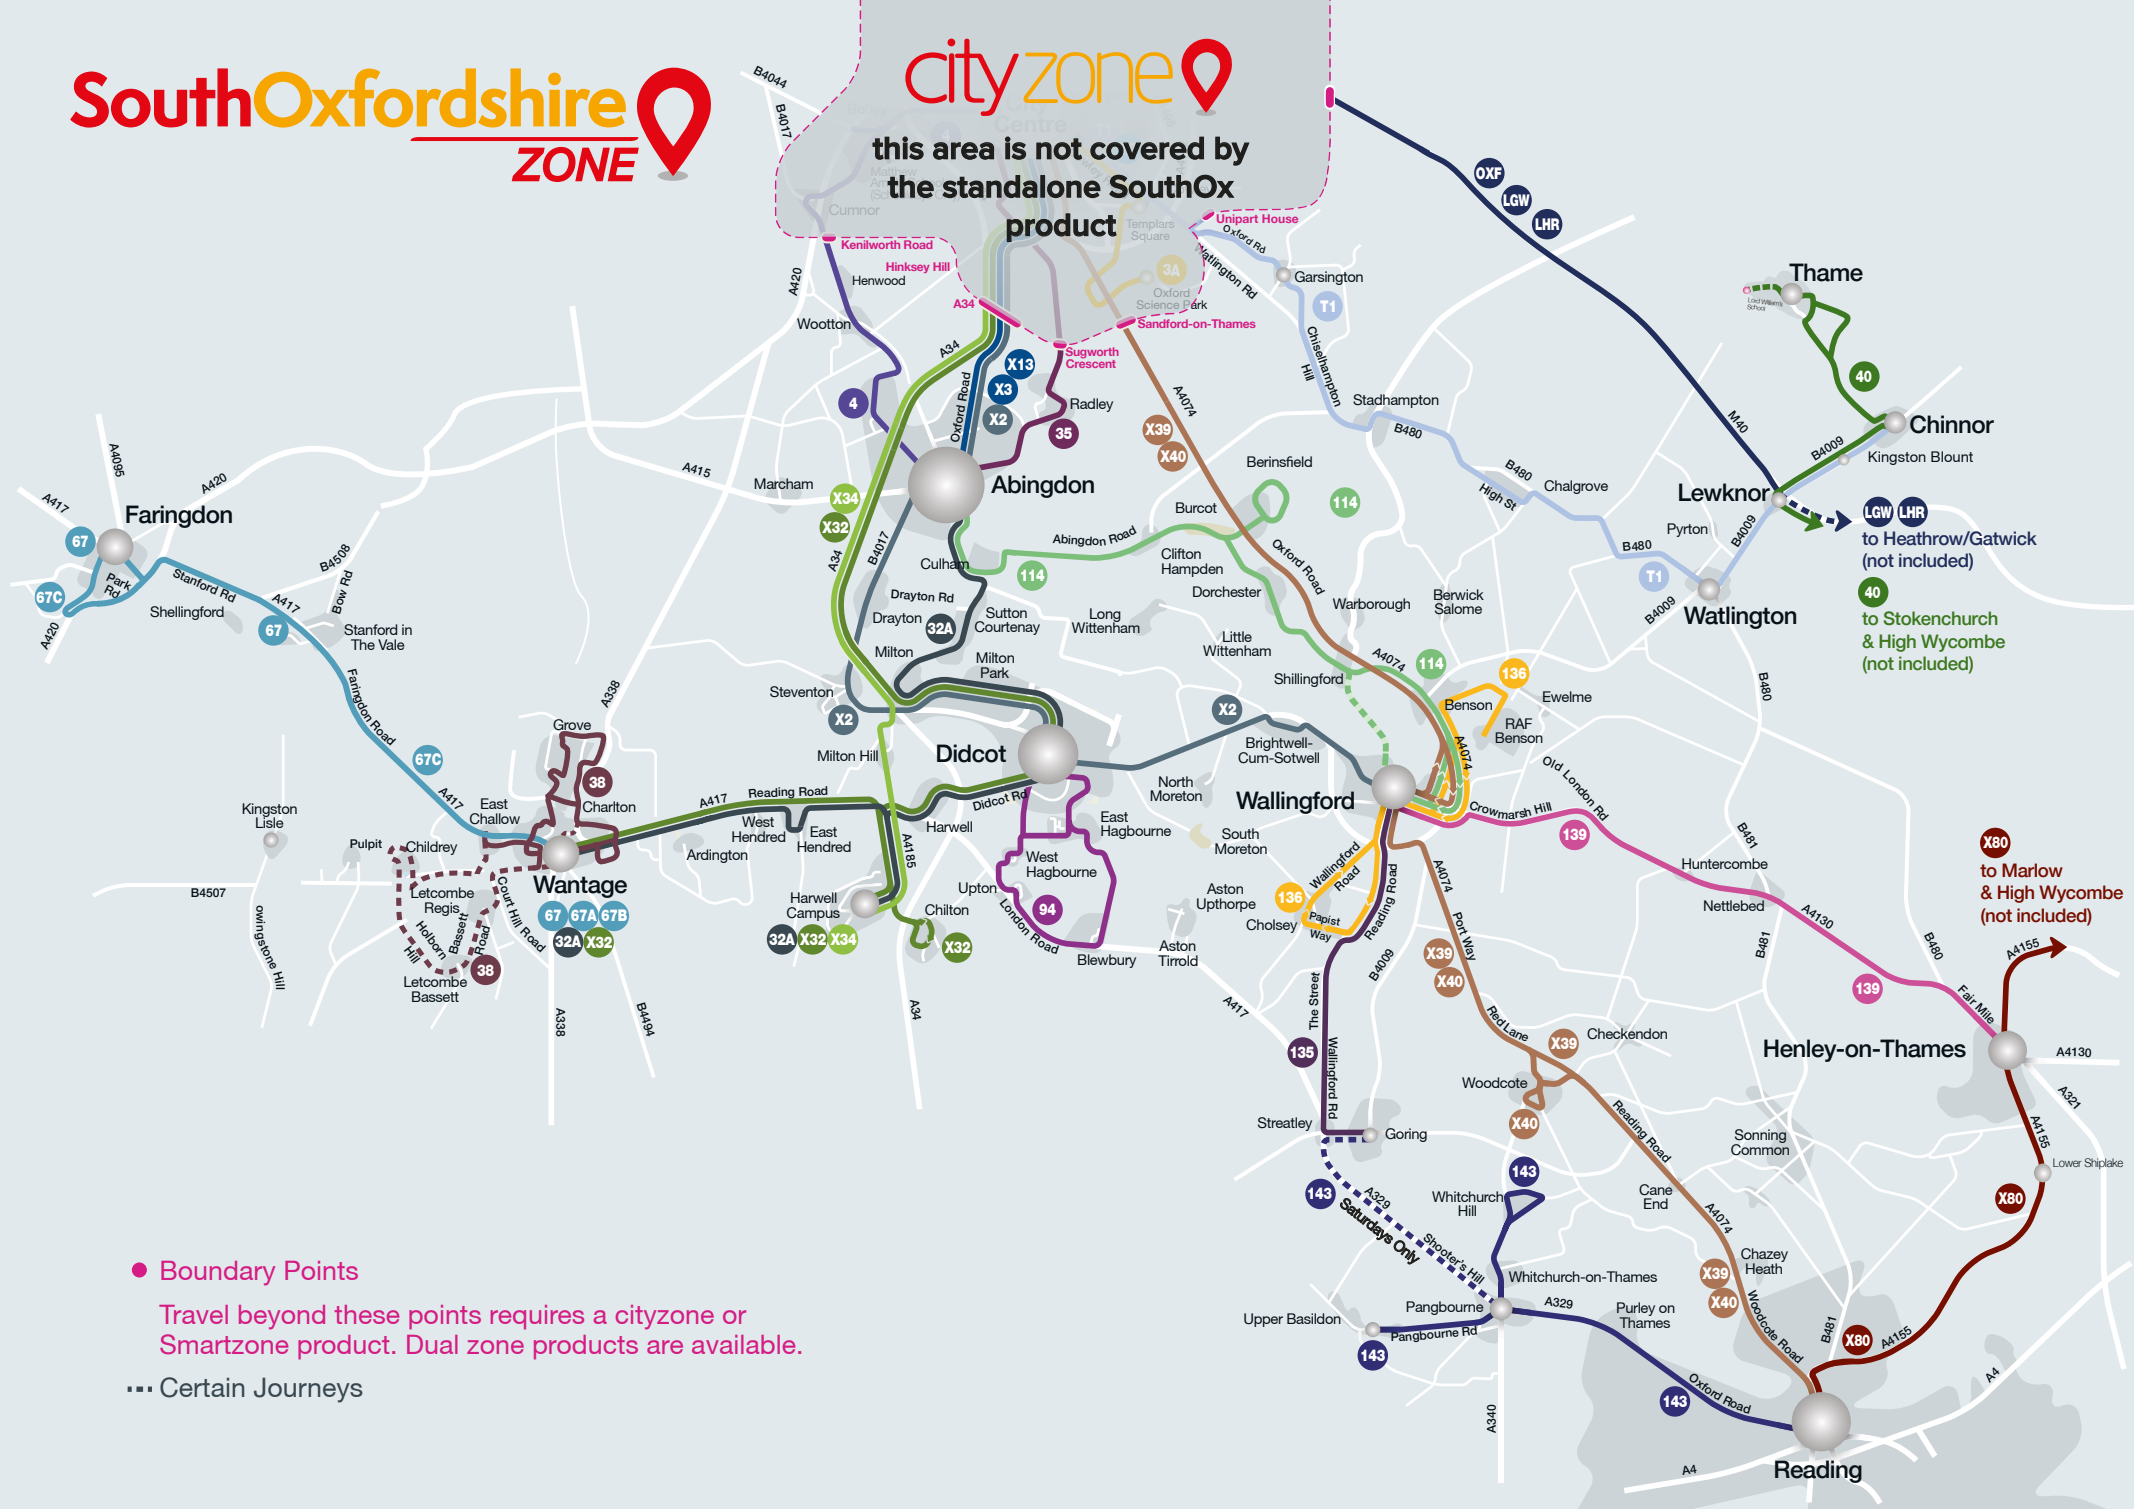

SouthOxfordshire ZONE

this area is not covered by the standalone SouthOx product

● Boundary Points

Travel beyond these points requires a cityzone or Smartzone product. Dual zone products are available.

--- Certain Journeys

to Heathrow/Gatwick (not included)
to Stokenchurch & High Wycombe (not included)

to Marlow & High Wycombe (not included)