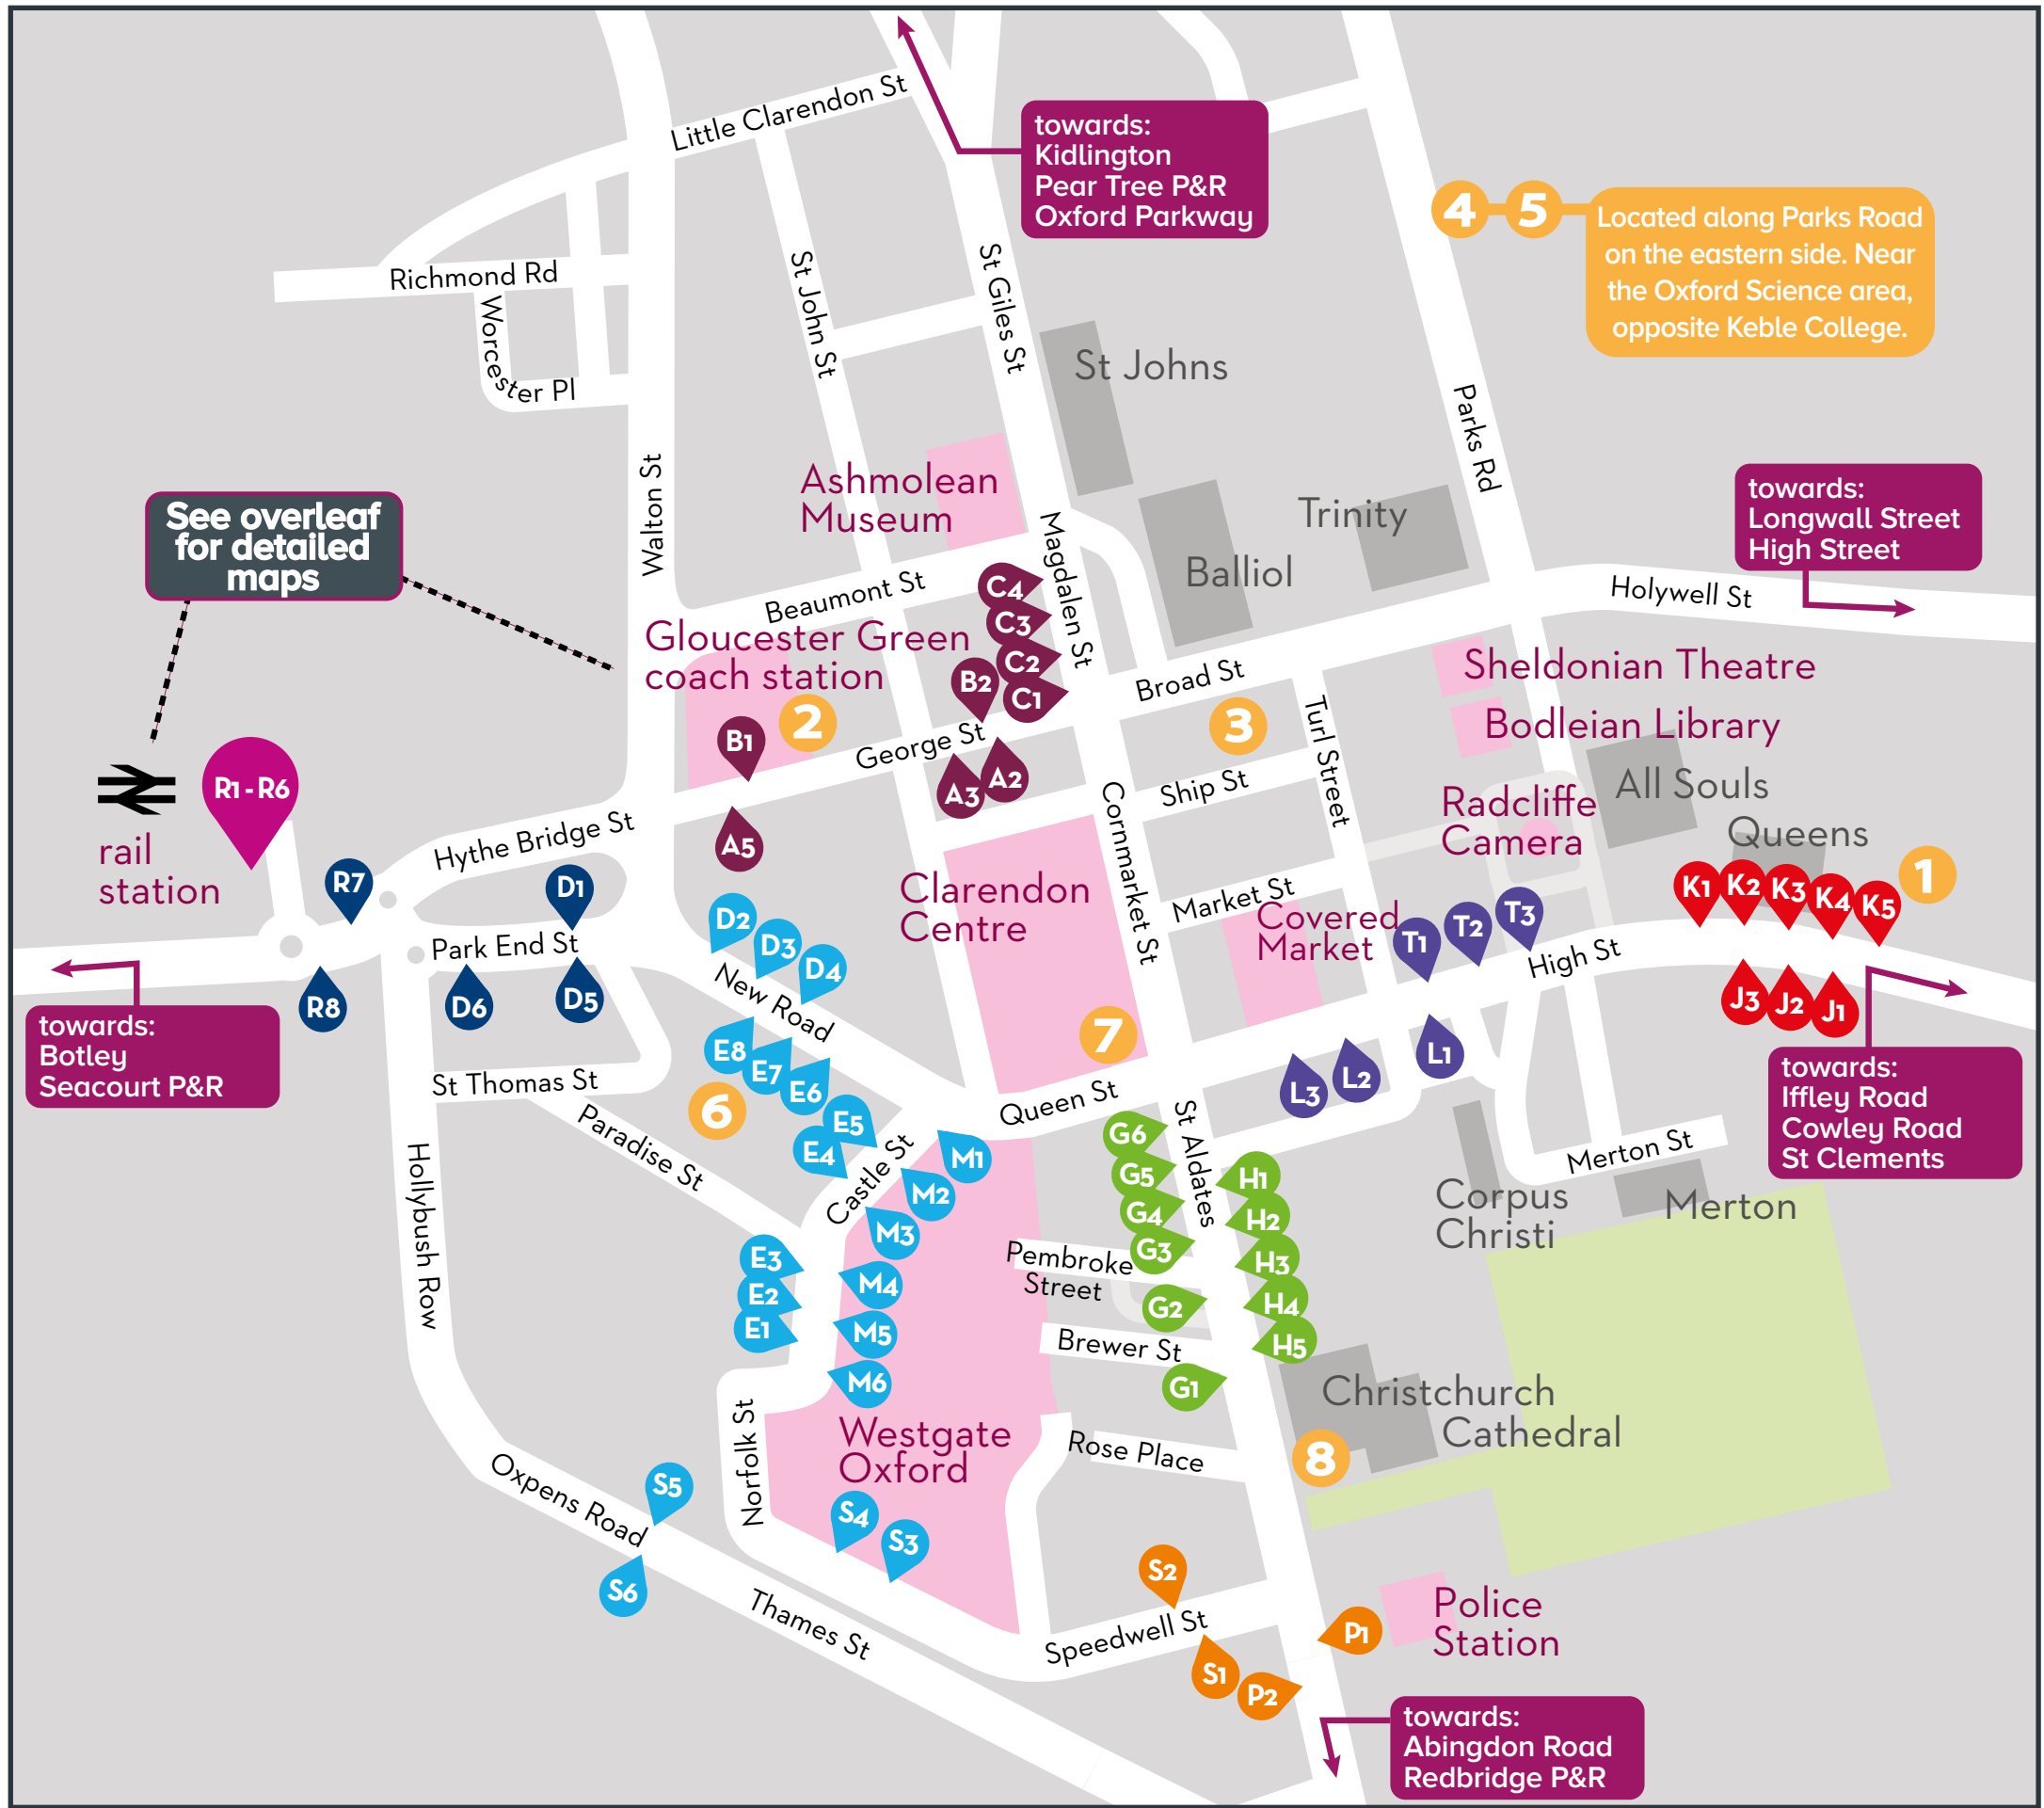

E3 H2 P1

BROOKESbus U1
towards Harcourt Hill

J3 L2 S1 E7 D5 R8

towards Wheatley

R7 D1 M5 S2 T1 K4

BROOKESbus U5
towards Marston

P2 G4 K4

- ### key destinations
- Oxford Bus Company High Street Travel Shop**
44-45 High Street
Oxford, OX1 4AP
 - Oxford Bus Company Gloucester Green Travel Shop**
89 Gloucester Green
Oxford, OX1 2BU
 - Tourist Information Centre**
15-16 Broad Street
Oxford, OX1 3AS
www.visitoxfordandoxfordshire.com
 - Pitt Rivers Museum**
South Parks Road
Oxford, OX1 3PP
www.prm.ox.ac.uk
 - Museum of Natural History**
South Parks Road
Oxford, OX1 3PW
www.oum.ox.ac.uk
 - Oxford Castle Unlocked**
44-46 Oxford Castle
Oxford, OX1 1AY
www.oxfordcastleunlocked.co.uk
 - Carfax Tower**
Queen Street
Oxford, OX1 1ET
 - Christ Church Cathedral**
St Aldate's
Oxford, OX1 1DP
www.chch.ox.ac.uk

park&ride 300
towards Pear Tree

P2 S1 E4 B1 C2

park&ride 300
towards Redbridge

A2 A5 M4 S2 P1

park&ride 400
towards Thornhill

R7 D1 M3 S2 G6 K3

park&ride 400 ⇨
towards Seacourt

J3 L2 S1 E5 D5 R8

park&ride 500 ⇨
towards Oxford Parkway and Woodstock (certain journeys)

R1 D1 B1 C3

X90 Oxford-London
towards London
Hillingdon, Baker Street, Marble Arch and Victoria

S4 S2 K5 Gloucester Green

X90 Oxford-London
Return stops to Oxford
Buckingham Palace Rd, stop 7 ⇨
Buckingham Palace Rd, stop 11
Marble Arch, stop 14 (Park Lane)
Marylebone Road, stop P
Hillingdon

the airline
towards Gatwick & Heathrow airports, via Lewknor Turn (M40 J6)

LHR S4 S2 K5 Gloucester Green

LGW S4 S2 K5 Gloucester Green

from airports to Oxford

	Central bus station	Terminal 5
Heathrow airport	15	10
	South terminal	North terminal
Gatwick airport	1&2	4&5