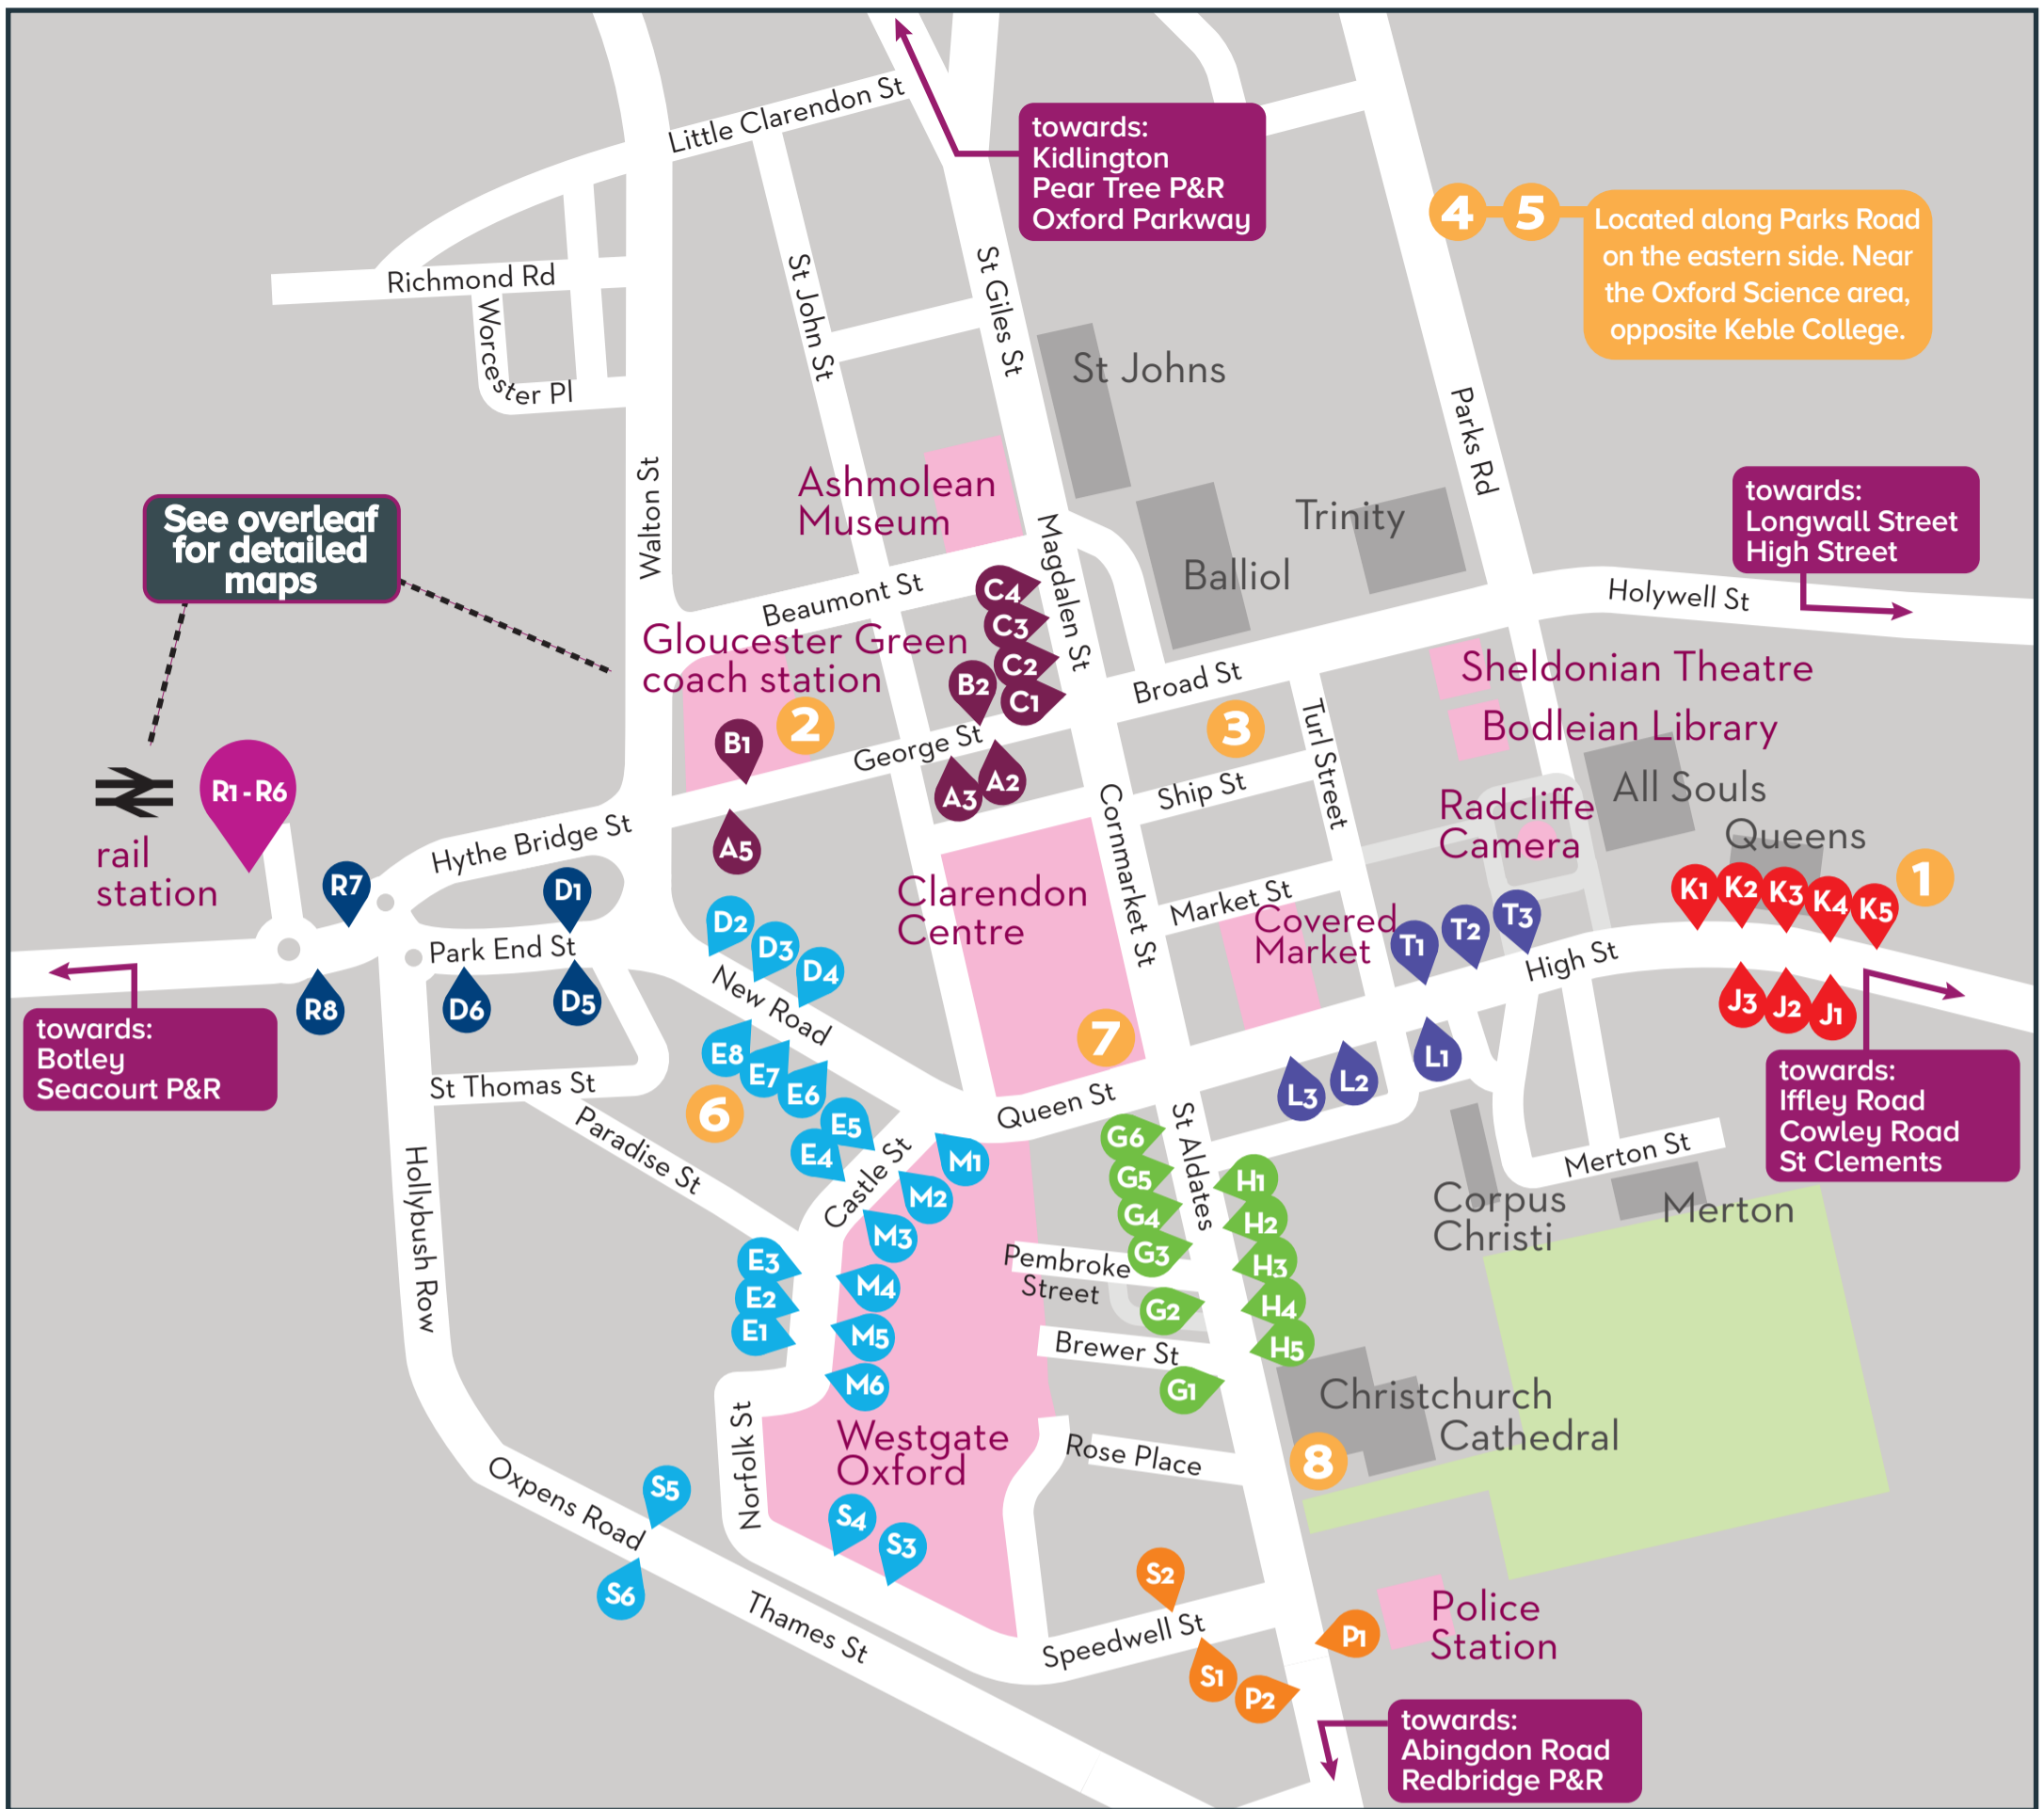

E3 H2 P1

BROOKESbus U1
towards Harcourt Hill

J3 L2 S1 E7 D5 R8

towards Wheatley

R7 D1 M5 S2 T1 K4

BROOKESbus U5
towards Marston

P2 G4 K4

- ### key destinations
- Oxford Bus Company High Street Travel Shop**
44-45 High Street
Oxford, OX1 4AP
 - Oxford Bus Company Gloucester Green Travel Shop**
89 Gloucester Green
Oxford, OX1 2BU
 - Tourist Information Centre**
15-16 Broad Street
Oxford, OX1 3AS
www.visitoxfordandoxfordshire.com
 - Pitt Rivers Museum**
South Parks Road
Oxford, OX1 3PP
www.prm.ox.ac.uk
 - Museum of Natural History**
South Parks Road
Oxford, OX1 3PW
www.oum.ox.ac.uk
 - Oxford Castle Unlocked**
44-46 Oxford Castle
Oxford, OX1 1AY
www.oxfordcastleunlocked.co.uk
 - Carfax Tower**
Queen Street
Oxford, OX1 1ET
 - Christ Church Cathedral**
St Aldate's
Oxford, OX1 1DP
www.chch.ox.ac.uk

park&ride 300
towards Pear Tree

P2 S1 E4 B1 C2

park&ride 300
towards Redbridge

A2 A5 M4 S2 P1

park&ride 400
towards Thornhill

R7 D1 M3 S2 G6 K3

park&ride 400 ⇌
towards Seacourt

J3 L2 S1 E5 D5 R8

park&ride 500 ⇌
towards Oxford Parkway and Woodstock (certain journeys)

R1 D1 B1 C3

X90 Oxford - London
towards London
Hillingdon, Baker Street, Marble Arch and Victoria

S4 S2 K5 Gloucester Green

X90 London - Oxford
Return stops to Oxford
Buckingham Palace Rd, stop 7 ⇌
Buckingham Palace Rd, stop 11
Marble Arch, stop 14 (Park Lane)
Marylebone Road, stop P
Hillingdon

the airline
towards Gatwick & Heathrow airports, via Lewknor Turn (M40 J6)

LHR S4 S2 K5 Gloucester Green

LGW S4 S2 K5 Gloucester Green

from airports to Oxford

	Central bus station	Terminal 5
Heathrow airport	15	10
Gatwick airport	South terminal 1&2	North terminal 4&5