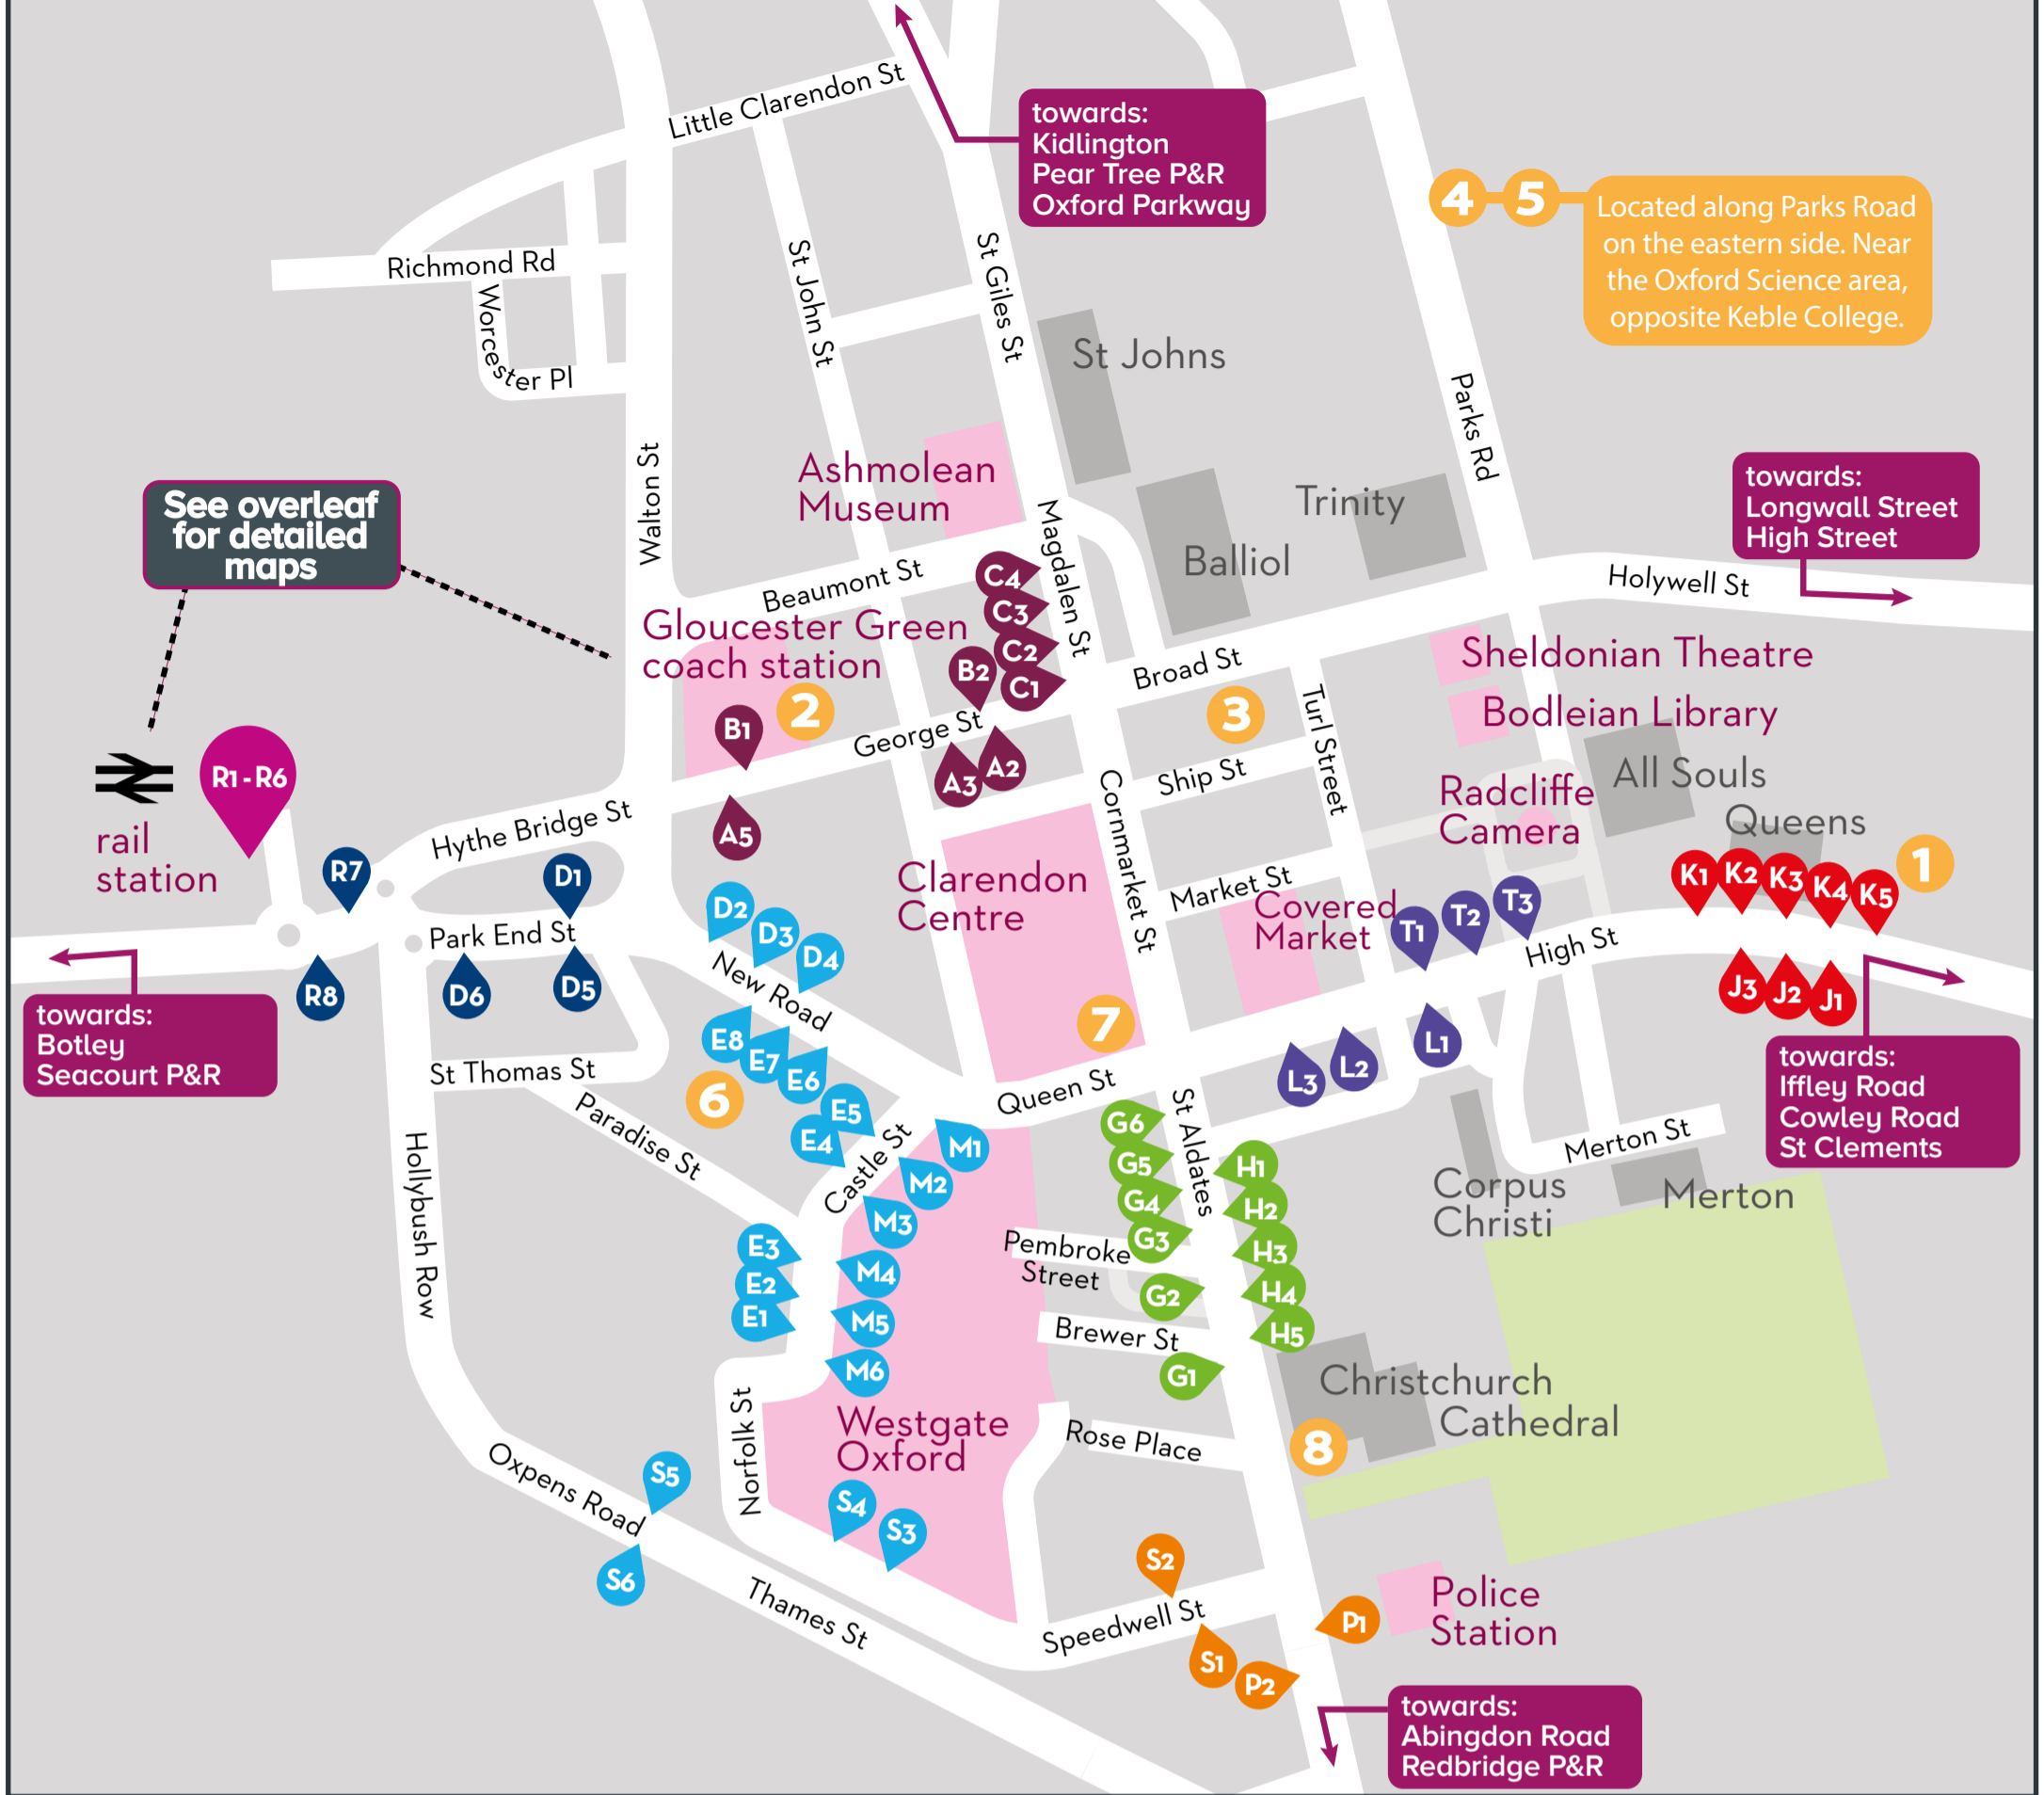

E3 H2 P1

BROOKESbus U1
towards Harcourt Hill

J3 L2 S1 E7 D5 R8

towards Wheatley

R7 D1 M5 S2 T1 K4

BROOKESbus U5
towards Marston

G4 K4

- ### key destinations
- Oxford Bus Company High Street Travel Shop**
44-45 High Street
Oxford, OX1 4AP
 - Oxford Bus Company Gloucester Green Travel Shop**
89 Gloucester Green
Oxford, OX1 2BU
 - Tourist Information Centre**
15-16 Broad Street
Oxford, OX1 3AS
www.visitoxfordandoxfordshire.com
 - Pitt Rivers Museum**
South Parks Road
Oxford, OX1 3PP
www.prm.ox.ac.uk
 - Museum of Natural History**
South Parks Road
Oxford, OX1 3PW
www.oum.ox.ac.uk
 - Oxford Castle Unlocked**
44-46 Oxford Castle
Oxford, OX1 1AY
www.oxfordcastleunlocked.co.uk
 - Carfax Tower**
Queen Street
Oxford, OX1 1ET
 - Christ Church Cathedral**
St Aldate's
Oxford, OX1 1DP
www.chch.ox.ac.uk

park&ride 300
towards Pear Tree

P2 S1 E4 B1 C2

park&ride 300
towards Redbridge

A2 A5 M4 S2 P1

park&ride 400
towards Thornhill

R7 D1 M3 S2 G6 K3

park&ride 400 ⇌
towards Seacourt

J3 L2 S1 E5 D5 R8

park&ride 500 ⇌
towards Oxford Parkway and Woodstock (certain journeys)

R1 D1 B1 C3

X90 Oxford - London
towards London
Hillingdon, Baker Street, Marble Arch and Victoria

S4 S2 K5 Gloucester Green

X90 London - Oxford
Return stops to Oxford
Buckingham Palace Rd, stop 7 ⇌
Buckingham Palace Rd, stop 11
Marble Arch, stop 14 (Park Lane)
Marylebone Road, stop P
Hillingdon

the airline
towards Gatwick & Heathrow airports, via Lewknor Turn (M40 J6)

LHR S4 S2 K5 Gloucester Green

LGW S4 S2 K5 Gloucester Green

from airports to Oxford

	Central bus station	Terminal 5
Heathrow airport	15	10
Gatwick airport	South terminal 1&2	North terminal 4&5