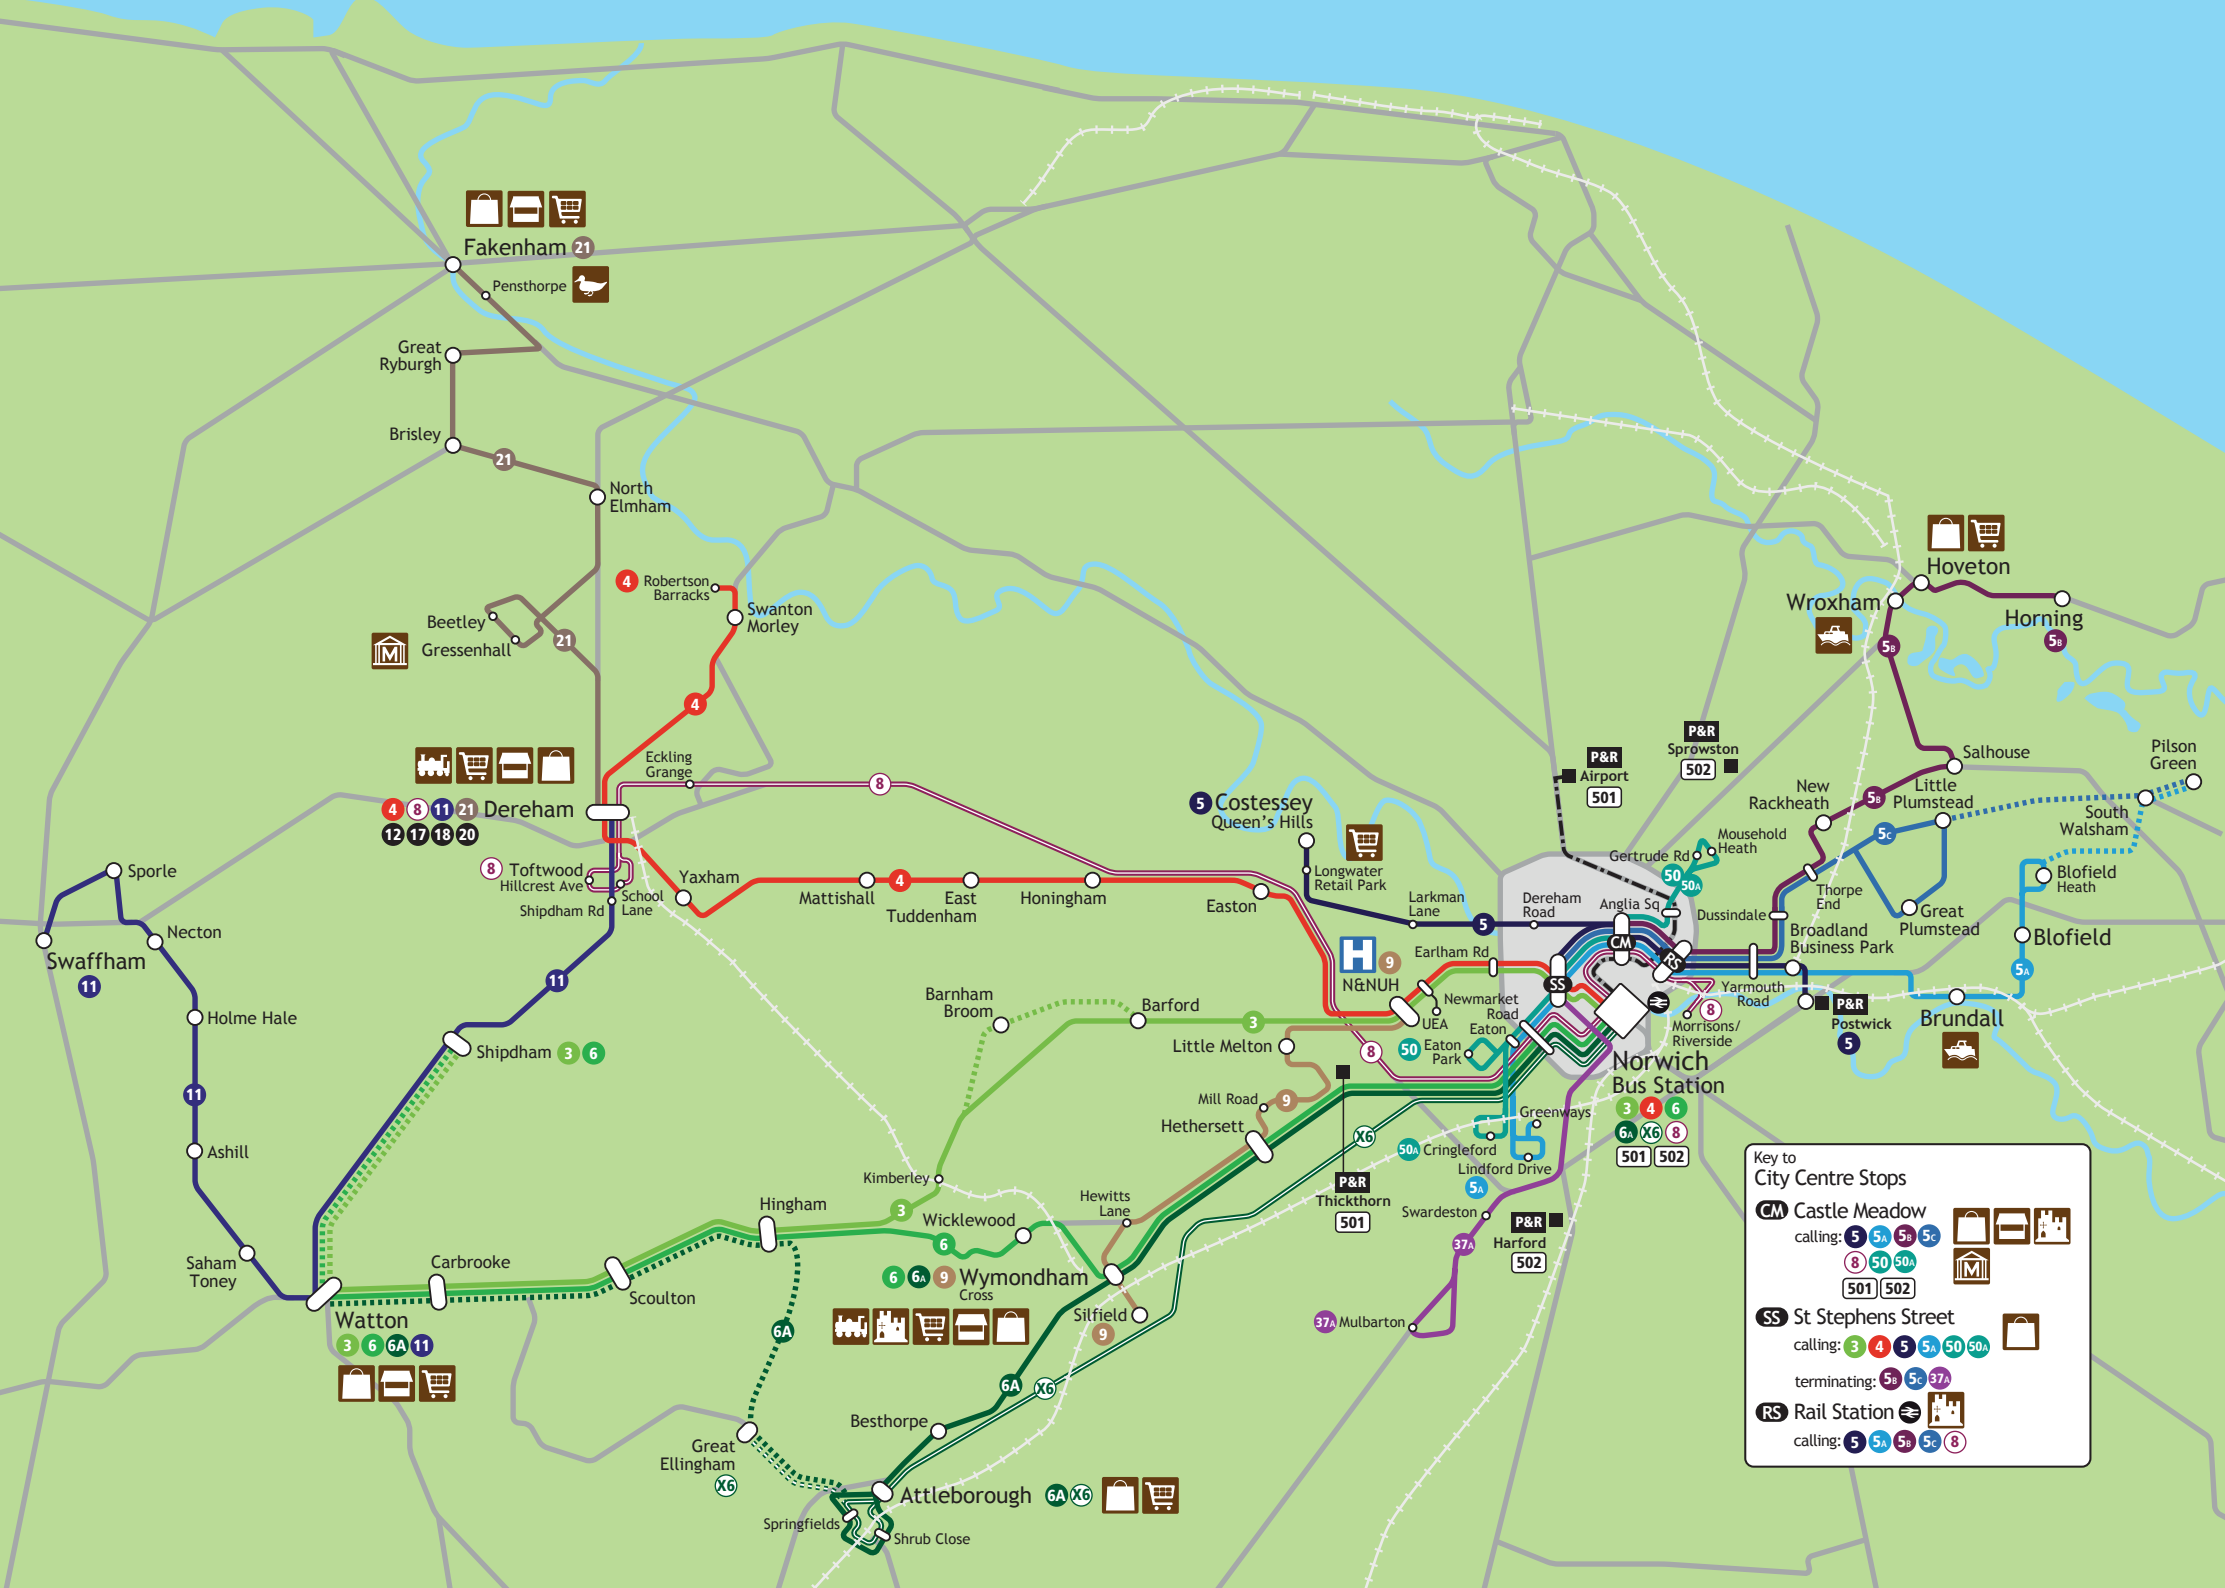

the konectbus network

- route with service number
- Wicklewood route with place served
- Attleborough terminus of route
- interchange point between routes
- section of route served by some journeys
- route operating fast via main roads
- connection with railway network
- airport to city link
- park & ride site and route service number

- | | |
|-----------------------|----------------------------|
| beach/seafront | boat trips/river/boat hire |
| castle/cathedral | preserved railway |
| nature reserve | hospital |
| provisions market | museums |
| shops/shopping centre | supermarket |
| zoo/wildlife park | |

Key to City Centre Stops

CM Castle Meadow
calling:

SS St Stephens Street
calling:

RS Rail Station
calling:

- other major road
- railway line
- river