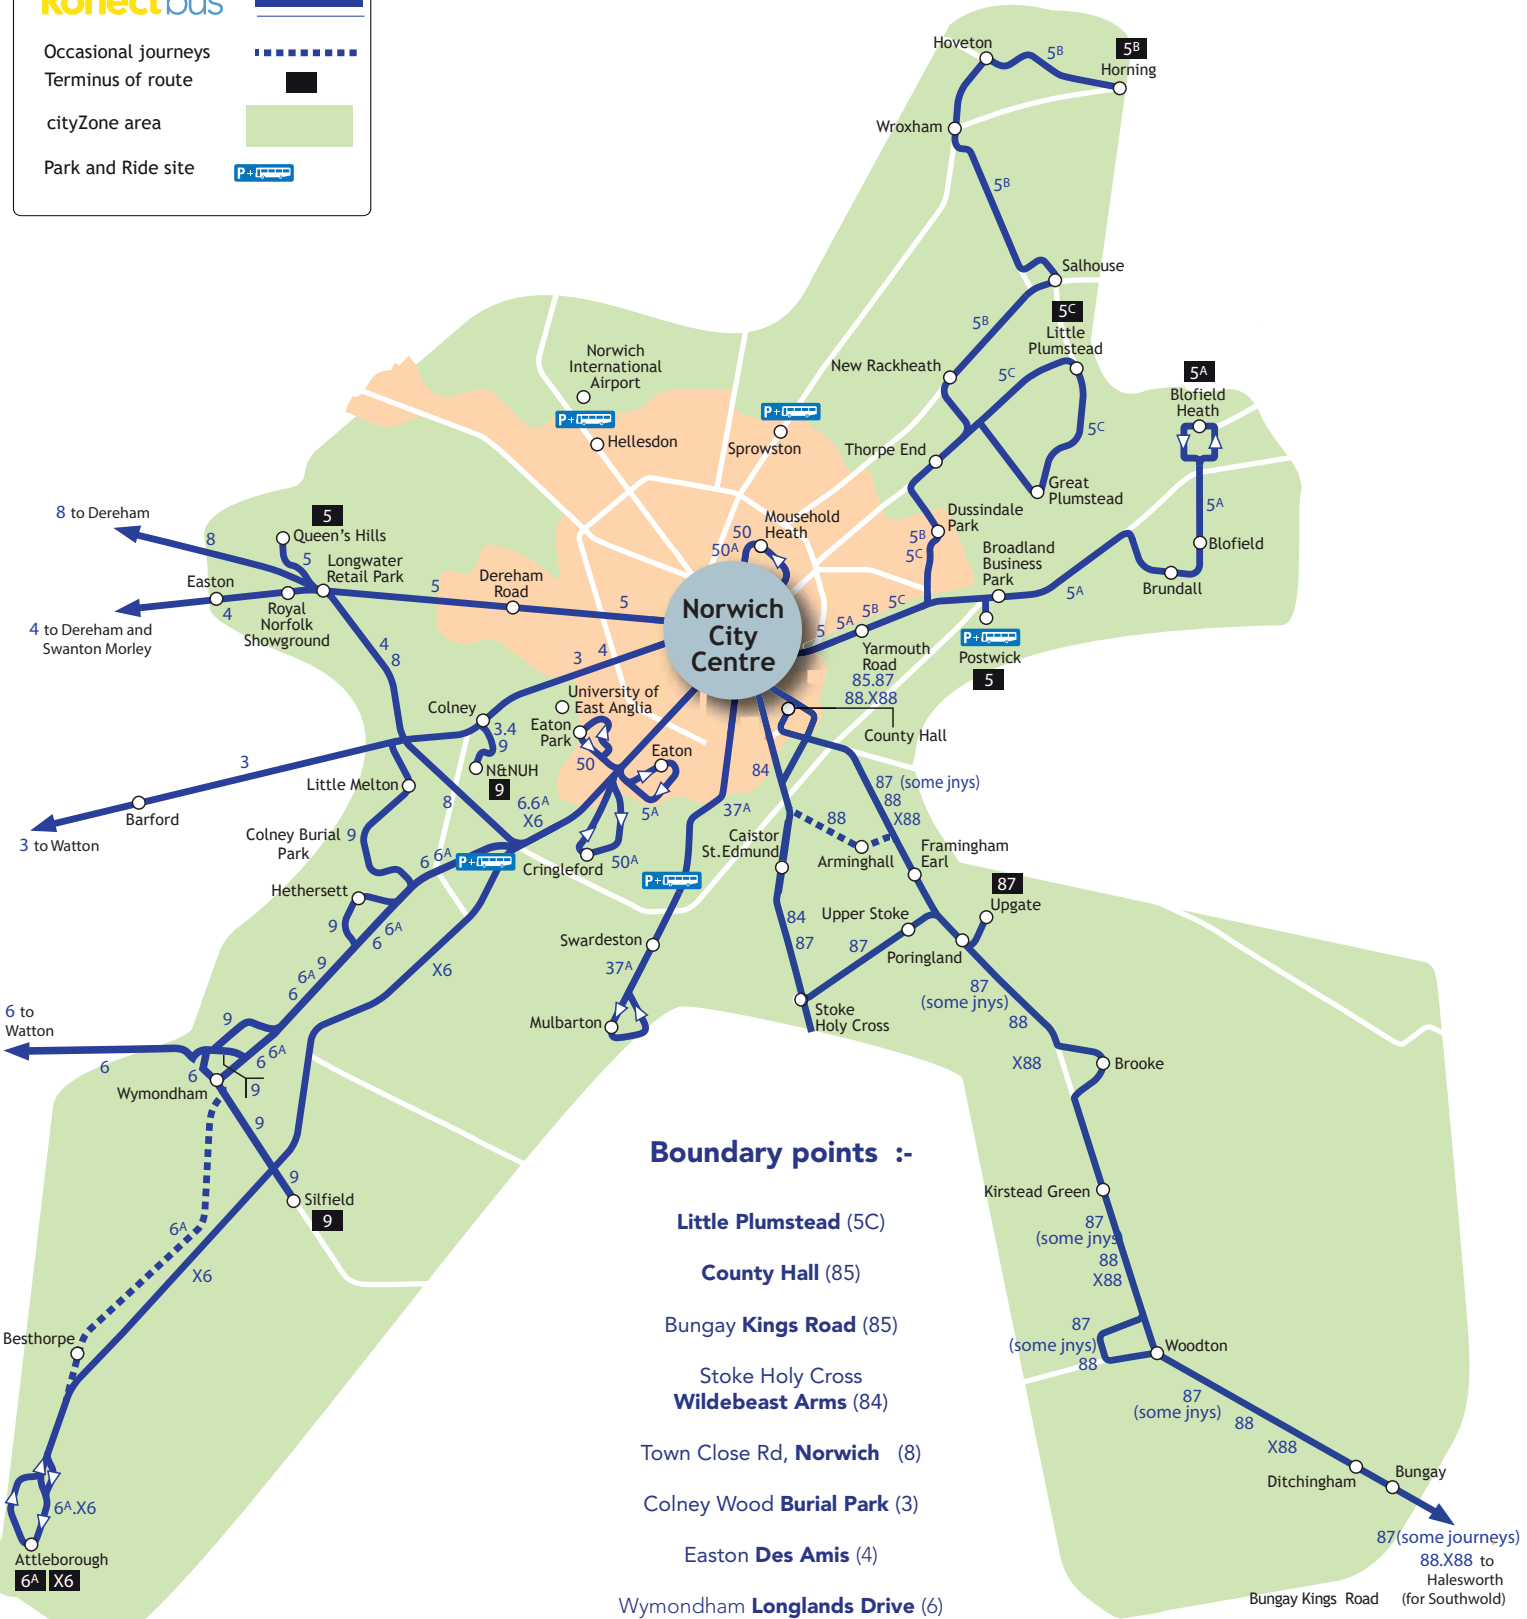

konectbus

Occasional journeys

Terminus of route

cityZone area

Park and Ride site

Boundary points :-

- Little Plumstead (5C)
- County Hall (85)
- Bungay Kings Road (85)
- Stoke Holy Cross
- Wildebeast Arms (84)
- Town Close Rd, Norwich (8)
- Colney Wood Burial Park (3)
- Easton Des Amis (4)
- Wymondham Longlands Drive (6)
- Hoveton Medical Centre (Sundays 5B)
- Mulbarton Cuckoofield Lane (37A)
- Kirstead Green (87 (some jyns), 88, X88)
- Woodton (87 (some jyns), 88)
- Bungay (87 (some jyns), 88, X88)
- Ditchingham
- Bungay Kings Road (87 (some journeys), 88, X88 to Halesworth (for Southwold))

CityZone tickets can be used on all buses within this area except routes 53C and 90