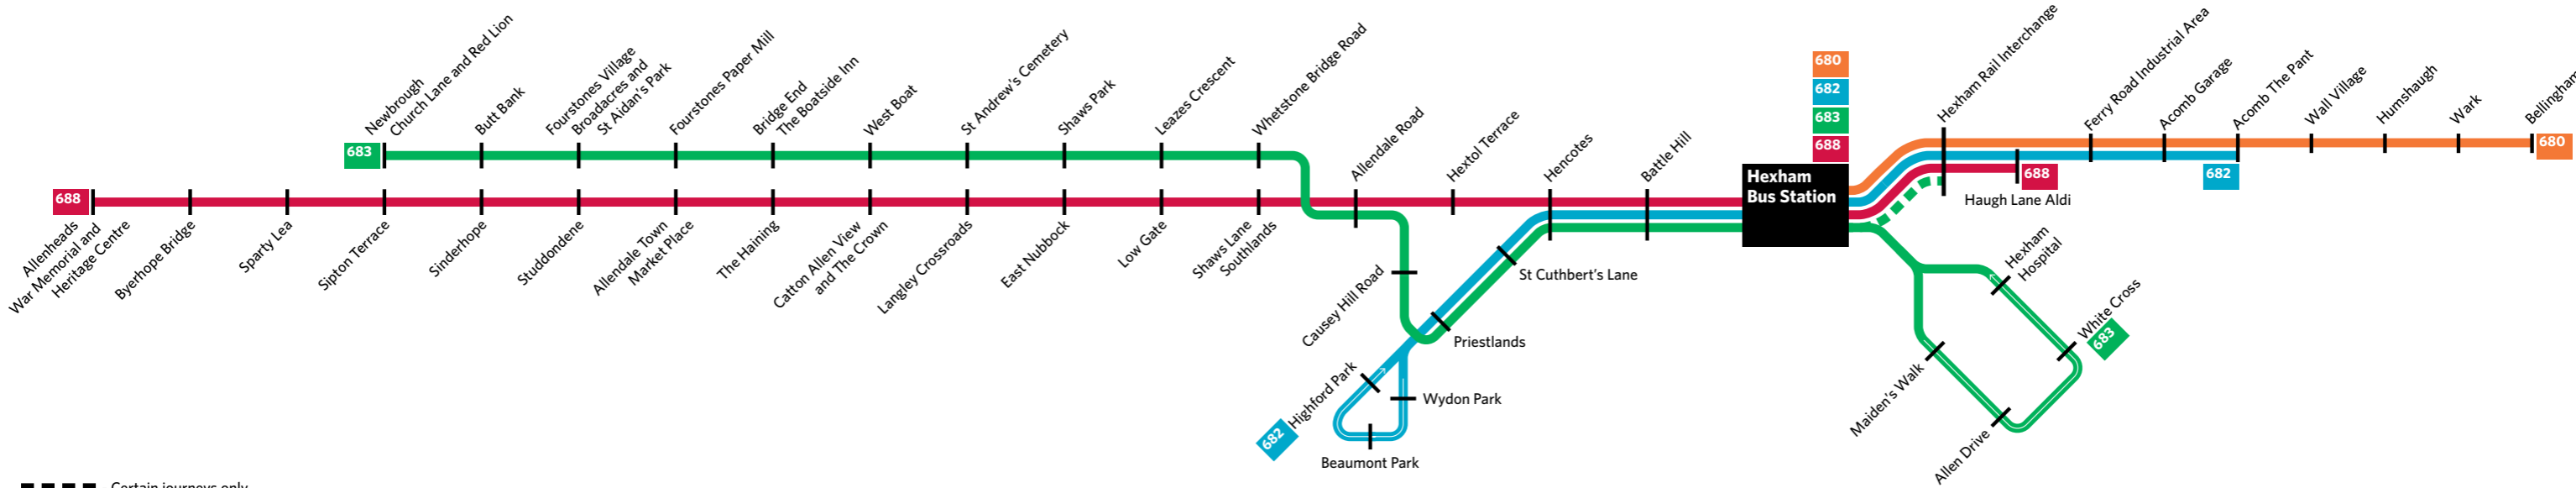

In parts of Hexham and in rural areas where there are no fixed bus stops, **Tynedale Links 74, 680, 682, 683, 687** and **688** runs Hail & Ride, with buses stopping where it is safe to do so.

Sorry, no service on Sundays or Public Holidays.

Timing points shown in **bold print** are designated stops where our drivers may need to wait to keep the service on schedule and your patience is appreciated when this is necessary.

If you experience any difficulty with the reliability of your service, please contact Customer Services on **0191 420 5050**.

680|682|683|688 Tynedale Links map