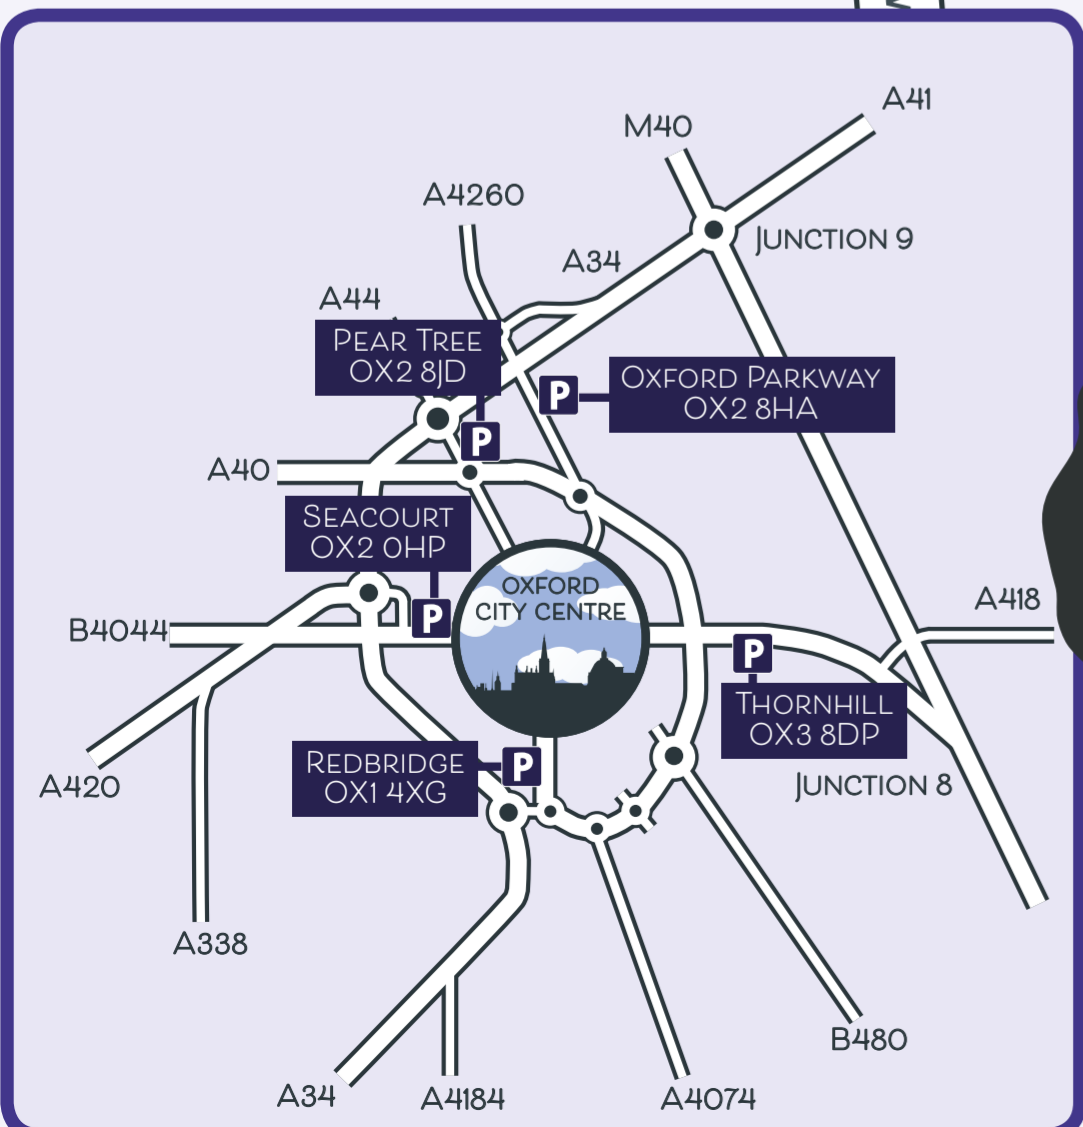

WHERE TO CATCH YOUR PARK&RIDE BUS...

DON'T FORGET TO DOWNLOAD YOUR FREE M-TICKETING APP!

KEY DESTINATIONS

- 1** **Oxford Bus Company Gloucester Green Travel Shop**
89 Gloucester Green
Oxford, OX1 2BU
- 2** **Oxford Bus Company High Street Travel Shop**
44-45 High Street
Oxford, OX1 4AP
- 3** **Tourist Information Centre**
15-16 Broad Street
Oxford, OX1 3AS
www.experienceoxfordshire.org
- 4** **Pitt Rivers Museum**
South Parks Road
Oxford, OX1 3PP
www.prm.ox.ac.uk
- 5** **Museum of Natural History**
South Parks Road
Oxford, OX1 3PW
www.oum.ox.ac.uk
- 6** **Oxford Castle Unlocked**
44-46 Oxford Castle
Oxford, OX1 1AY
www.oxfordcastleunlocked.co.uk
- 7** **Carfax Tower**
Queen Street
Oxford, OX1 1ET
- 8** **Christ Church Cathedral**
St Aldate's
Oxford, OX1 1DP
www.chch.ox.ac.uk

SMARTCARD TRAVEL OPTIONS

Buy your single/return tickets from your bus driver (park&ride fares shown overleaf)

PARK&RIDE MULTI-TRIP PRODUCT
12 single journeys to or from any park&ride site (park&ride services only). Valid for 12 months.

Only £14.50

ADULT TIME-BASED PRODUCT
Unlimited travel on all park&ride services

1 week	£13
4 weeks	£43
13 weeks	£116
1 year	£385

AUTOPAY
The hassle free way to top-up your key. We'll keep your key topped-up each month, saving you the hassle of doing it yourself.

- Gloucester Green, Oxford
- 44-45 High Street, Oxford (near Queens Lane)