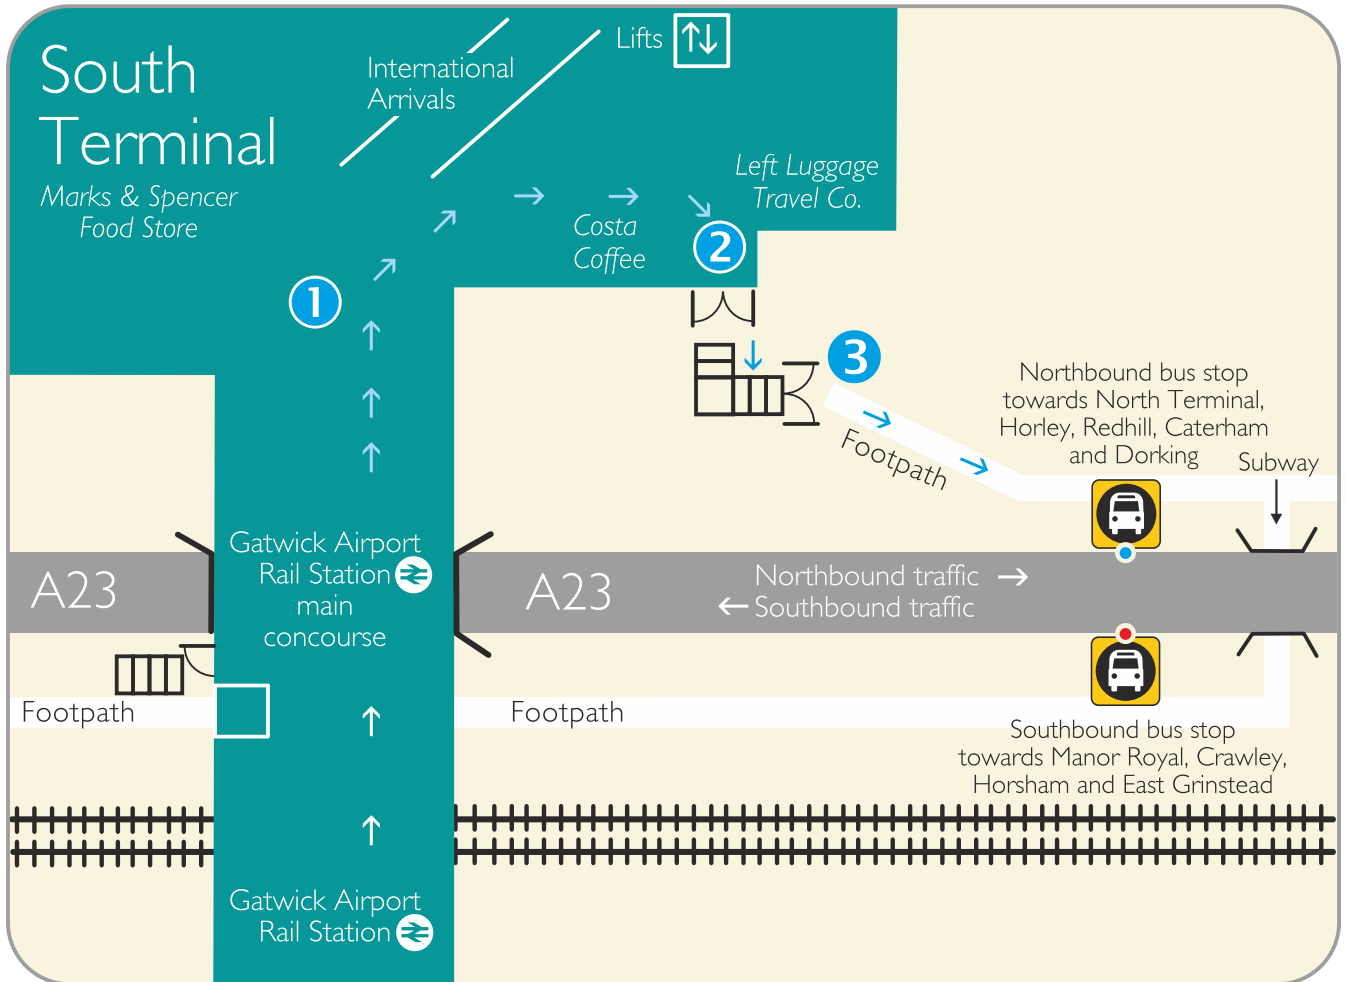

Where To Catch Your Bus at Gatwick South Terminal

YOUR LONDON AIRPORT
Gatwick

Buses towards North Terminal, Horley, Redhill, Caterham and Dorking (Northbound)

Routes **10, 20, 22, 100, 200, 300, 400, 420, 460**

Follow the **blue arrows** → on the map.

1 Head into the Terminal and bear right. **2** Pass Costa Coffee on your right, then go through double doors and down the stairs.

3 Exit the double doors on your left and then follow the path that bears off to your right to the Northbound bus stop.

Buses towards Manor Royal, Crawley, Horsham and East Grinstead (Southbound)

Routes **3, 4, 5, 10, 20, 22, 100, 200, 300, 400, 420, 460**

As above, then use the subway to access the Southbound bus stop.

Alternatively, from Check-In Zone L, walk down the Emergency Exit stairs next to the Swissport desk. At the bottom of the stairs, take the right hand door and turn right again to follow the footpath to the Southbound bus stop.

Disabled passengers: Lifts to the right of International Arrivals will take you down to the lower level. On alighting the lifts, exit the building and use the pelican crossing to cross the road. Turn to your left and follow the red arrows on the map from point **3** onwards.

Use the subway to the left of the northbound stop to access the southbound stop.