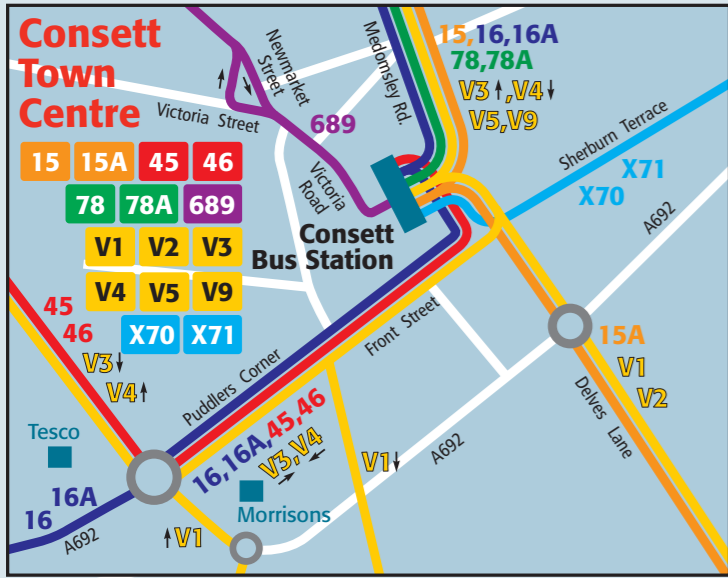

Consett Bus Network

15, 15A	
Durham Diamond 16, 16A	
Red Kite 45, 46	
Coast & Country 78, 78A	
Venture 689	
Venture V1, V2, V3	
Venture V4, V5, V9	
ToonLink X70, X71	

Route variation Route terminus

Produced by FWT 12.4.17 www.fwt.co.uk