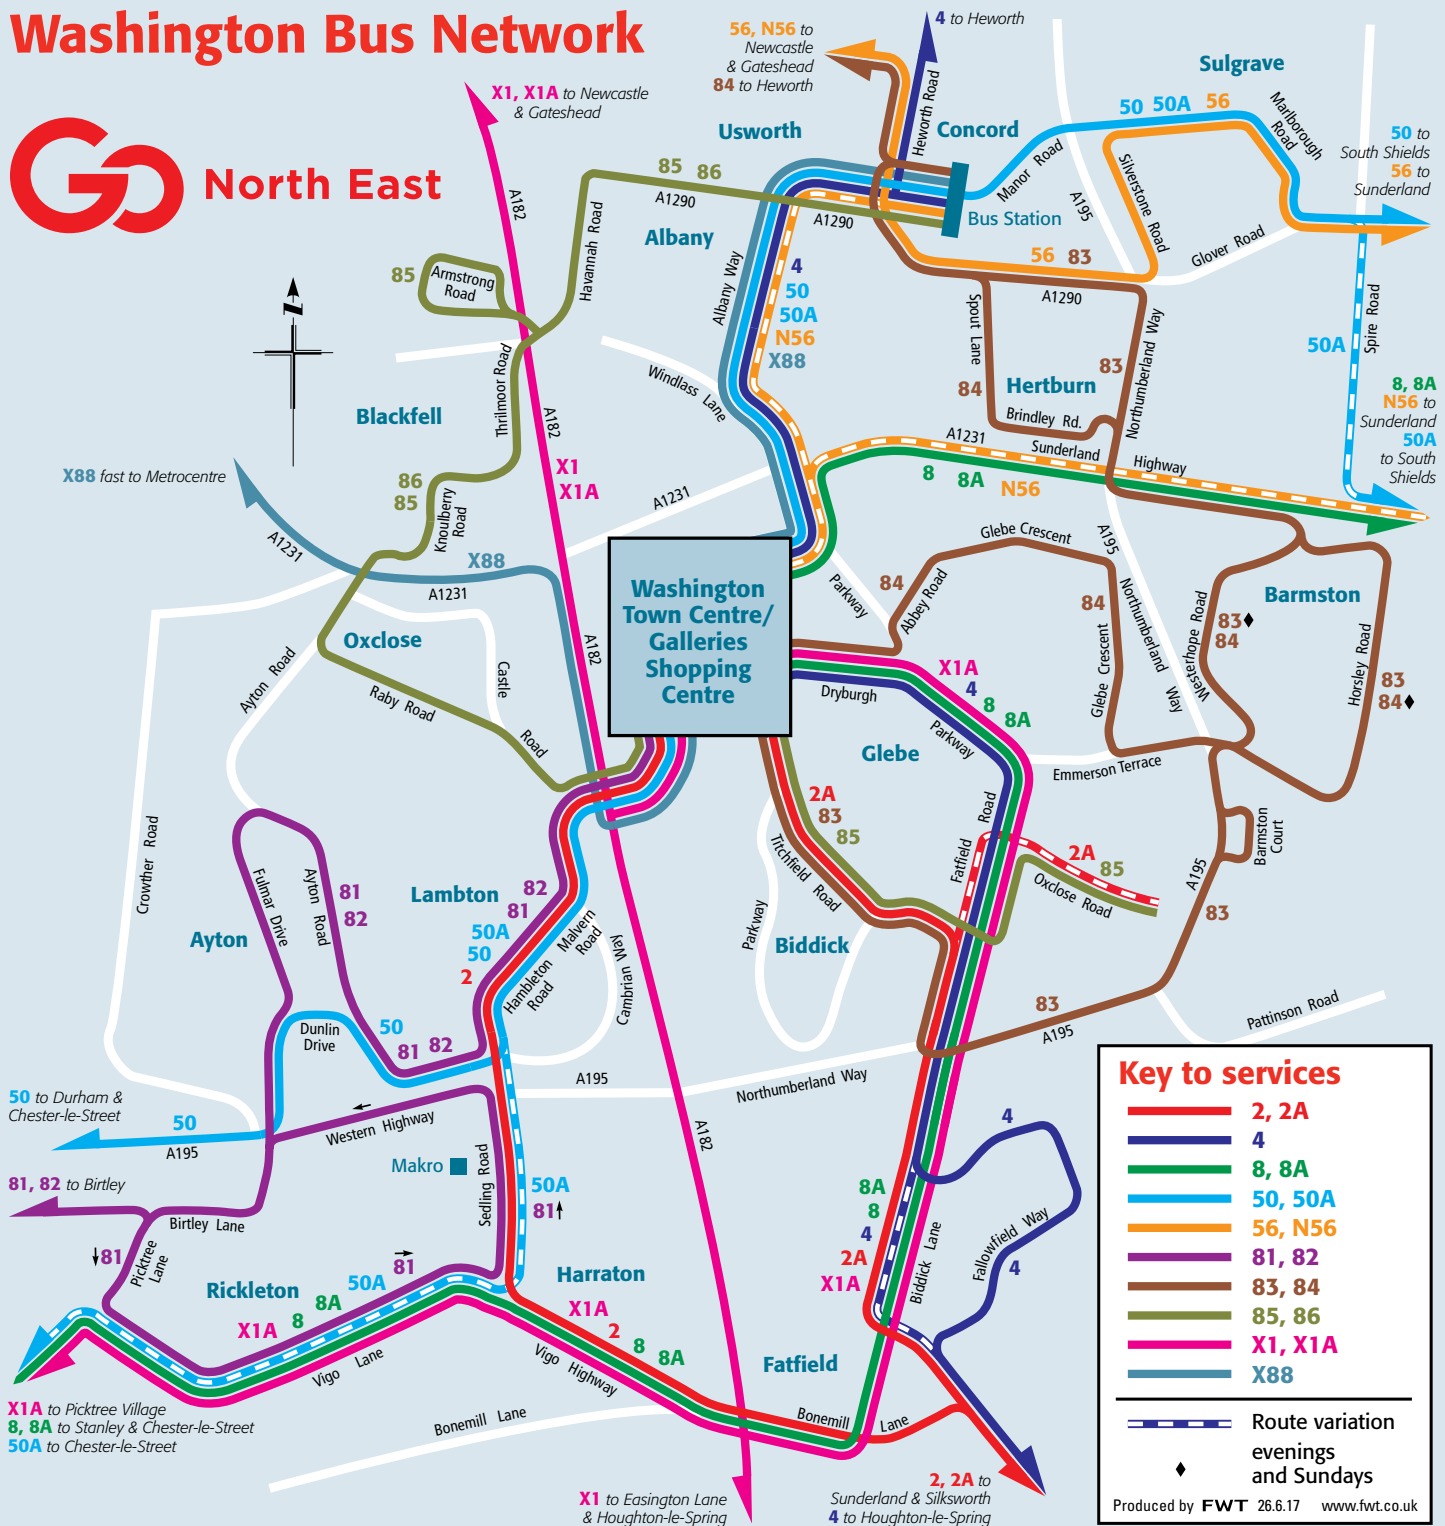

Washington Bus Network

North East

X88 fast to Metrocentre

50 to Durham & Chester-le-Street

81, 82 to Birtley

X1A to Picktree Village
8, 8A to Stanley & Chester-le-Street
50A to Chester-le-Street

X1 to Easington Lane & Houghton-le-Spring

2, 2A to Sunderland & Silksworth
4 to Houghton-le-Spring

50 to South Shields
56 to Sunderland

8, 8A
N56 to Sunderland
50A to South Shields

83
84

83
84

83
84

83
84

83
84

83
84

83
84