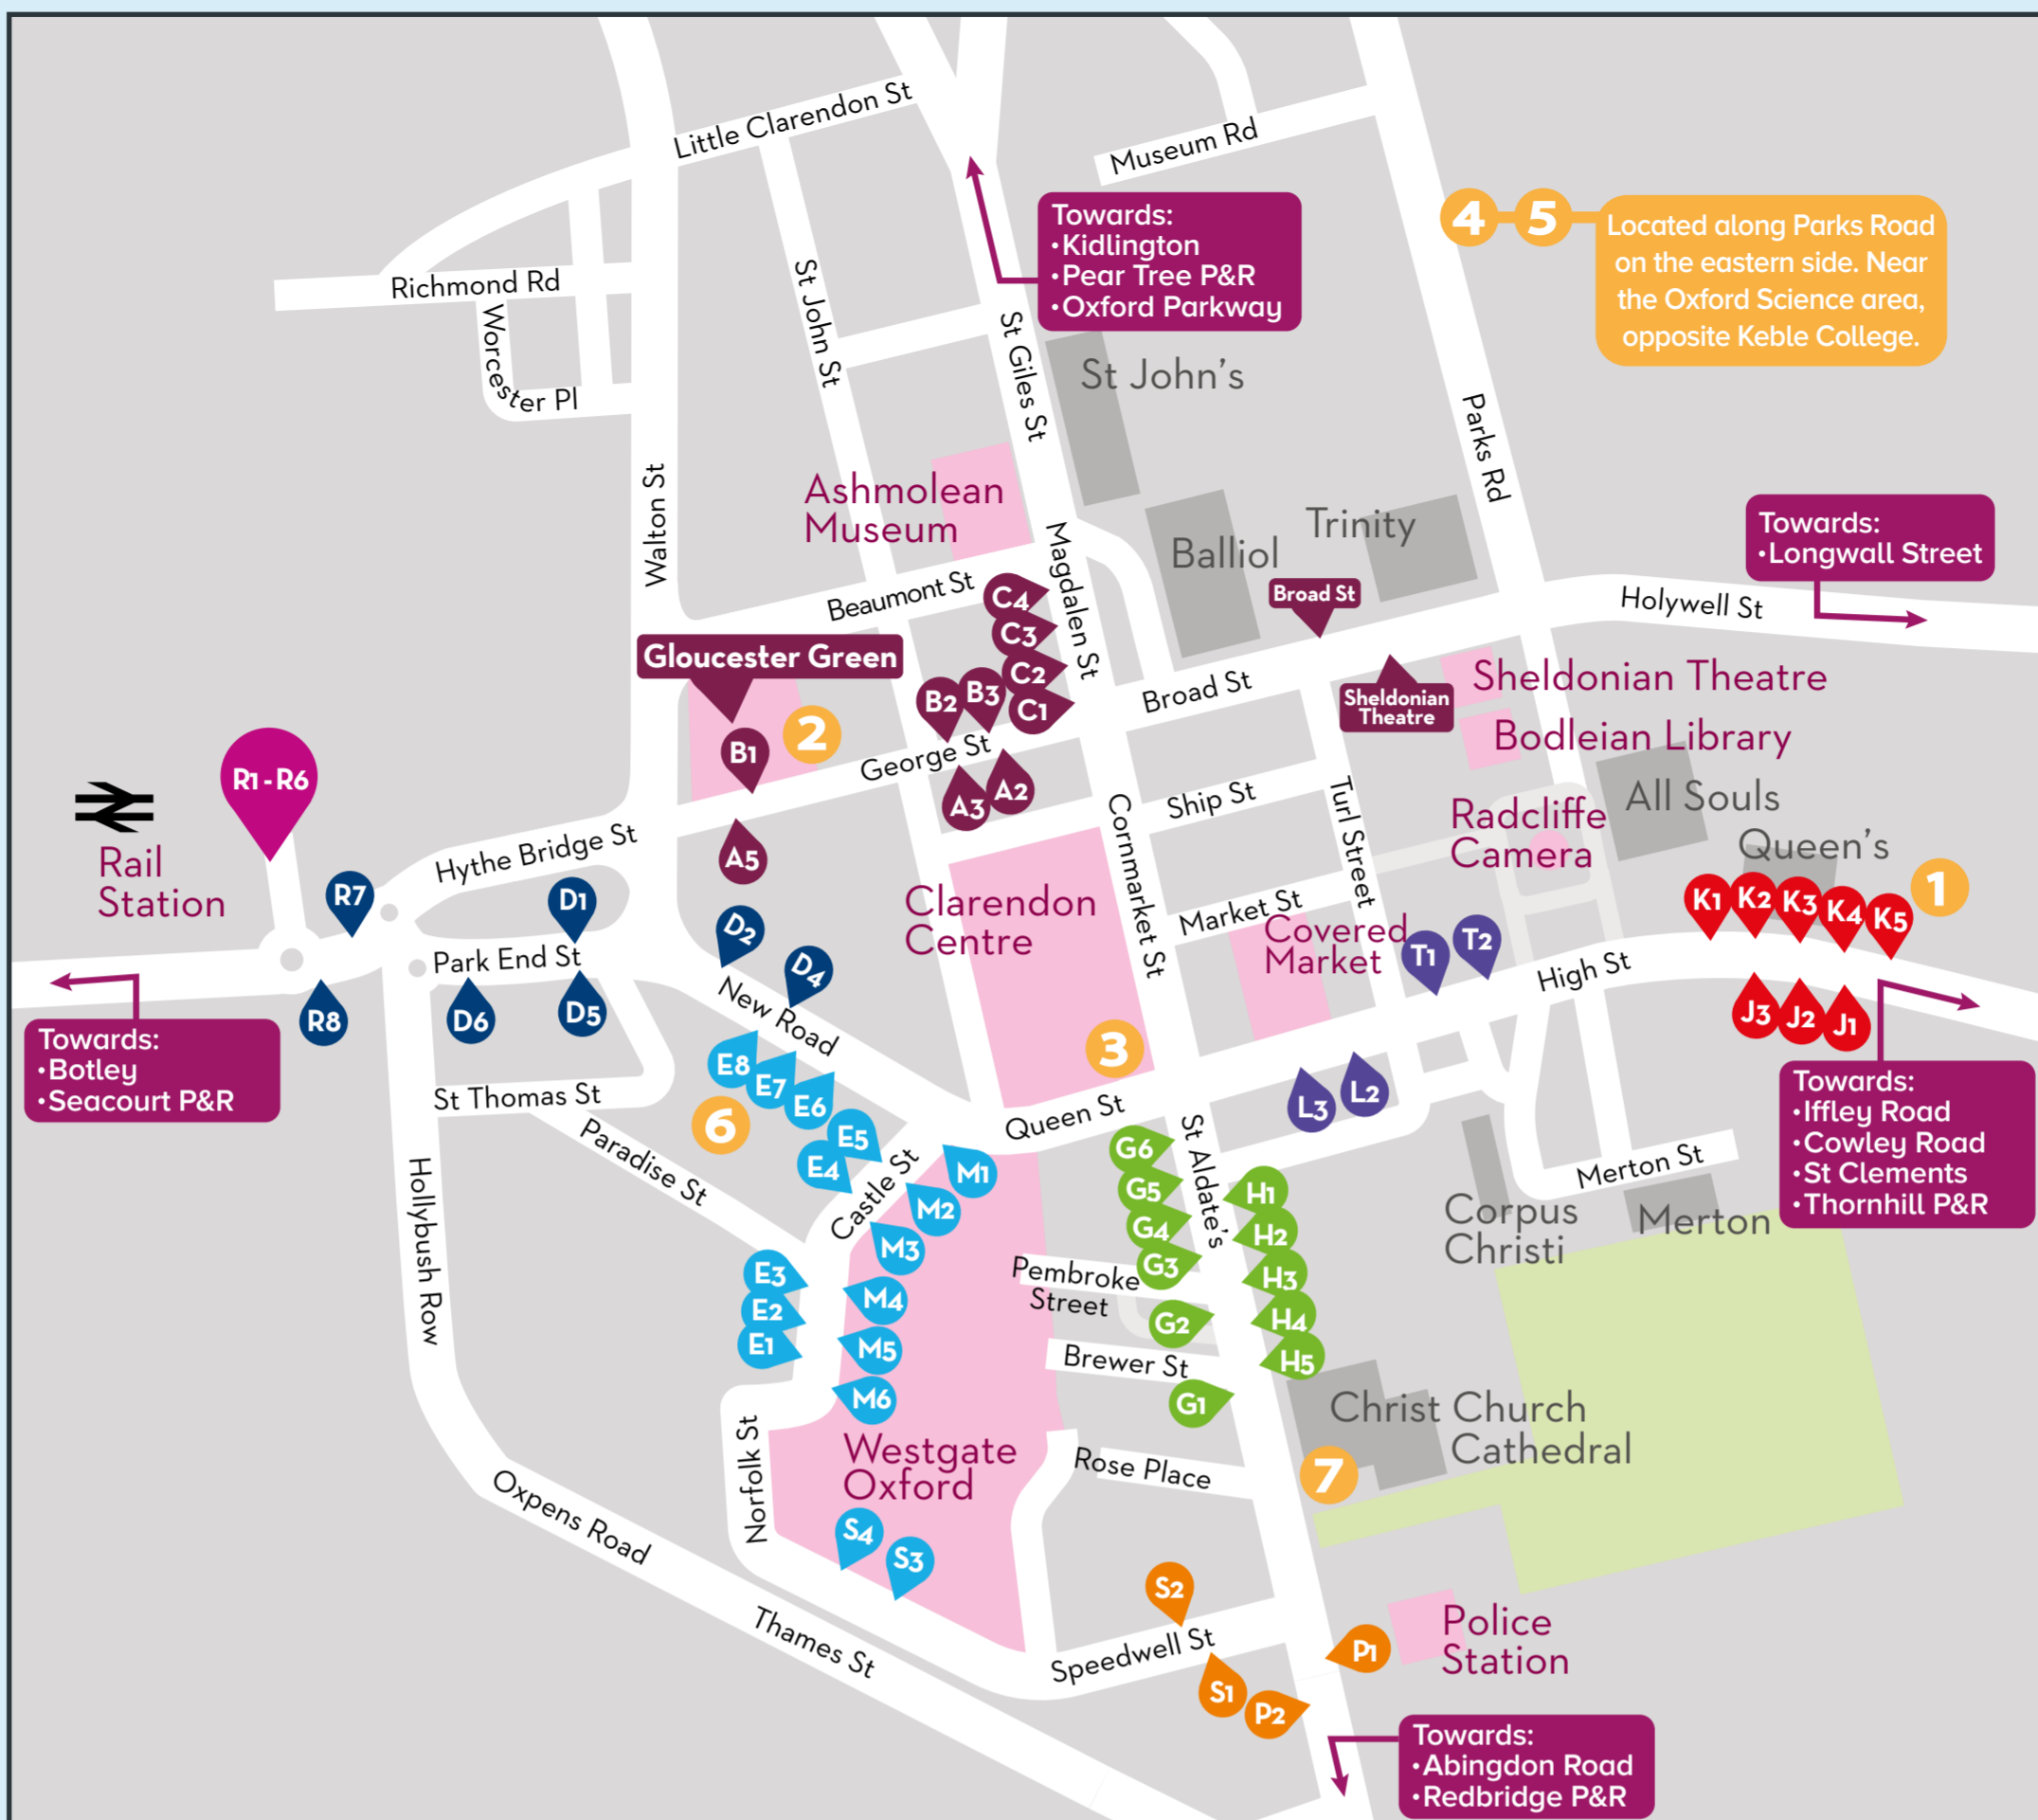

Travelling to Oxford Rail Station

If you need to get to Oxford Rail Station, then please use one of the following bus stops:

J3 L2 S1 E8 A2 A5 D5

city2

towards Summertown & Kidlington

C1

city3

towards Iffley Road & Rose Hill

E1 T2 K2

city4

towards Botley & Abingdon

P2 S1 E6 D5 R8

city5

towards Blackbird Leys

R2 D1 M1 S2 G5 K1

city8/9

towards Headington & Barton / Risinghurst

E2 T2 K4

city11X

towards BMW Car Factory Gate

J1 L2 P1

cityX3

towards JR Hospital & Barton

P2 G3 T2 K3

cityX3

towards Abingdon

J3 H1 P1

city13

towards JR Hospital

R4 D1 D2 M2 S2 G3 T2 K3

city15

towards Churchill Hospital & Wood Farm

P2 G2 T2 K3

city35

towards Wolvercote

P2 S1 E3 B1 C3

towards Abingdon

A2 A5 D2 H2 P1

BROOKESbus U1

towards Harcourt Hill

J3 L2 S1 E7 D5 R8

towards Wheatley

R7 D1 M5 S2 T1 K4

BROOKESbus U5

towards Marston

P2 G4 K4

Key destinations:

1. **1 City Sightseeing Visitor Information Point**
   44-45 High Street, Oxford, OX1 4AP
2. **2 Oxford Bus Company Gloucester Green Travel Shop**
   89 Gloucester Green, Oxford, OX1 2BU
3. **3 Carfax Tower**
   Queen Street, Oxford, OX1 1ET
4. **4 Pitt Rivers Museum**
   Parks Road, Oxford, OX1 3PP
   www.prm.ox.ac.uk
5. **5 Museum of Natural History**
   Parks Road, Oxford, OX1 3PW
   www.oum.ox.ac.uk
6. **6 Oxford Castle & Prison**
   44-46 Oxford Castle, Oxford, OX1 1AY
   www.oxfordcastleandprison.co.uk
7. **7 Christ Church Cathedral**
   St Aldate's, Oxford, OX1 1DP
   www.chch.ox.ac.uk

Thames Travel

11 towards Chalgrove and Watlington

G4 K2

ST1/ST1A towards Harwell

Broad St

ST2 towards JR Hospital

R7 D1 B1 B3

ST2 towards Wytham

A3 A5 D5 R8

X2 towards Abingdon, Didcot and Wallingford

R3 D1 D4 H1 P1

X32 towards Didcot, Harwell Campus, Chilton and Wantage

J3 H3 P1

X32 towards JR Hospital

P2 G2 K3

X38 towards Wallingford and Henley

X39 towards Wallingford and Reading

X40 towards Wallingford, Woodcote and Reading

E3 H3 P1

park&ride 300

towards Pear Tree

P2 S1 E4 B1 C2

park&ride 300

towards Redbridge

A2 A5 M4 S2 P1

park&ride 400

towards Thornhill

R7 D1 M3 S2 G6 K3

park&ride 400

towards Seacourt

J3 L2 S1 E5 D5 R8

park&ride 500

towards Oxford Parkway and Woodstock (certain journeys)

R1 D1 B1 C3

the airline

towards Gatwick & Heathrow Airports, via Lewknor Turn (M40 J6)

LHR Gloucester Green S4 S2 K5

LGW Gloucester Green S4 S2 K5

from Airports to Oxford

Heathrow Airport
Central Bus Station 15 Terminal 5 10

Gatwick Airport
South Terminal 1&2 North Terminal 4&5

Download the app!

- VIEW NEARBY STOPS
- PLAN YOUR JOURNEY
- BUY TICKETS
- TRACK YOUR BUS

Find out more at:
oxfordbus.co.uk/app

Download on the App Store

GET IT ON Google Play