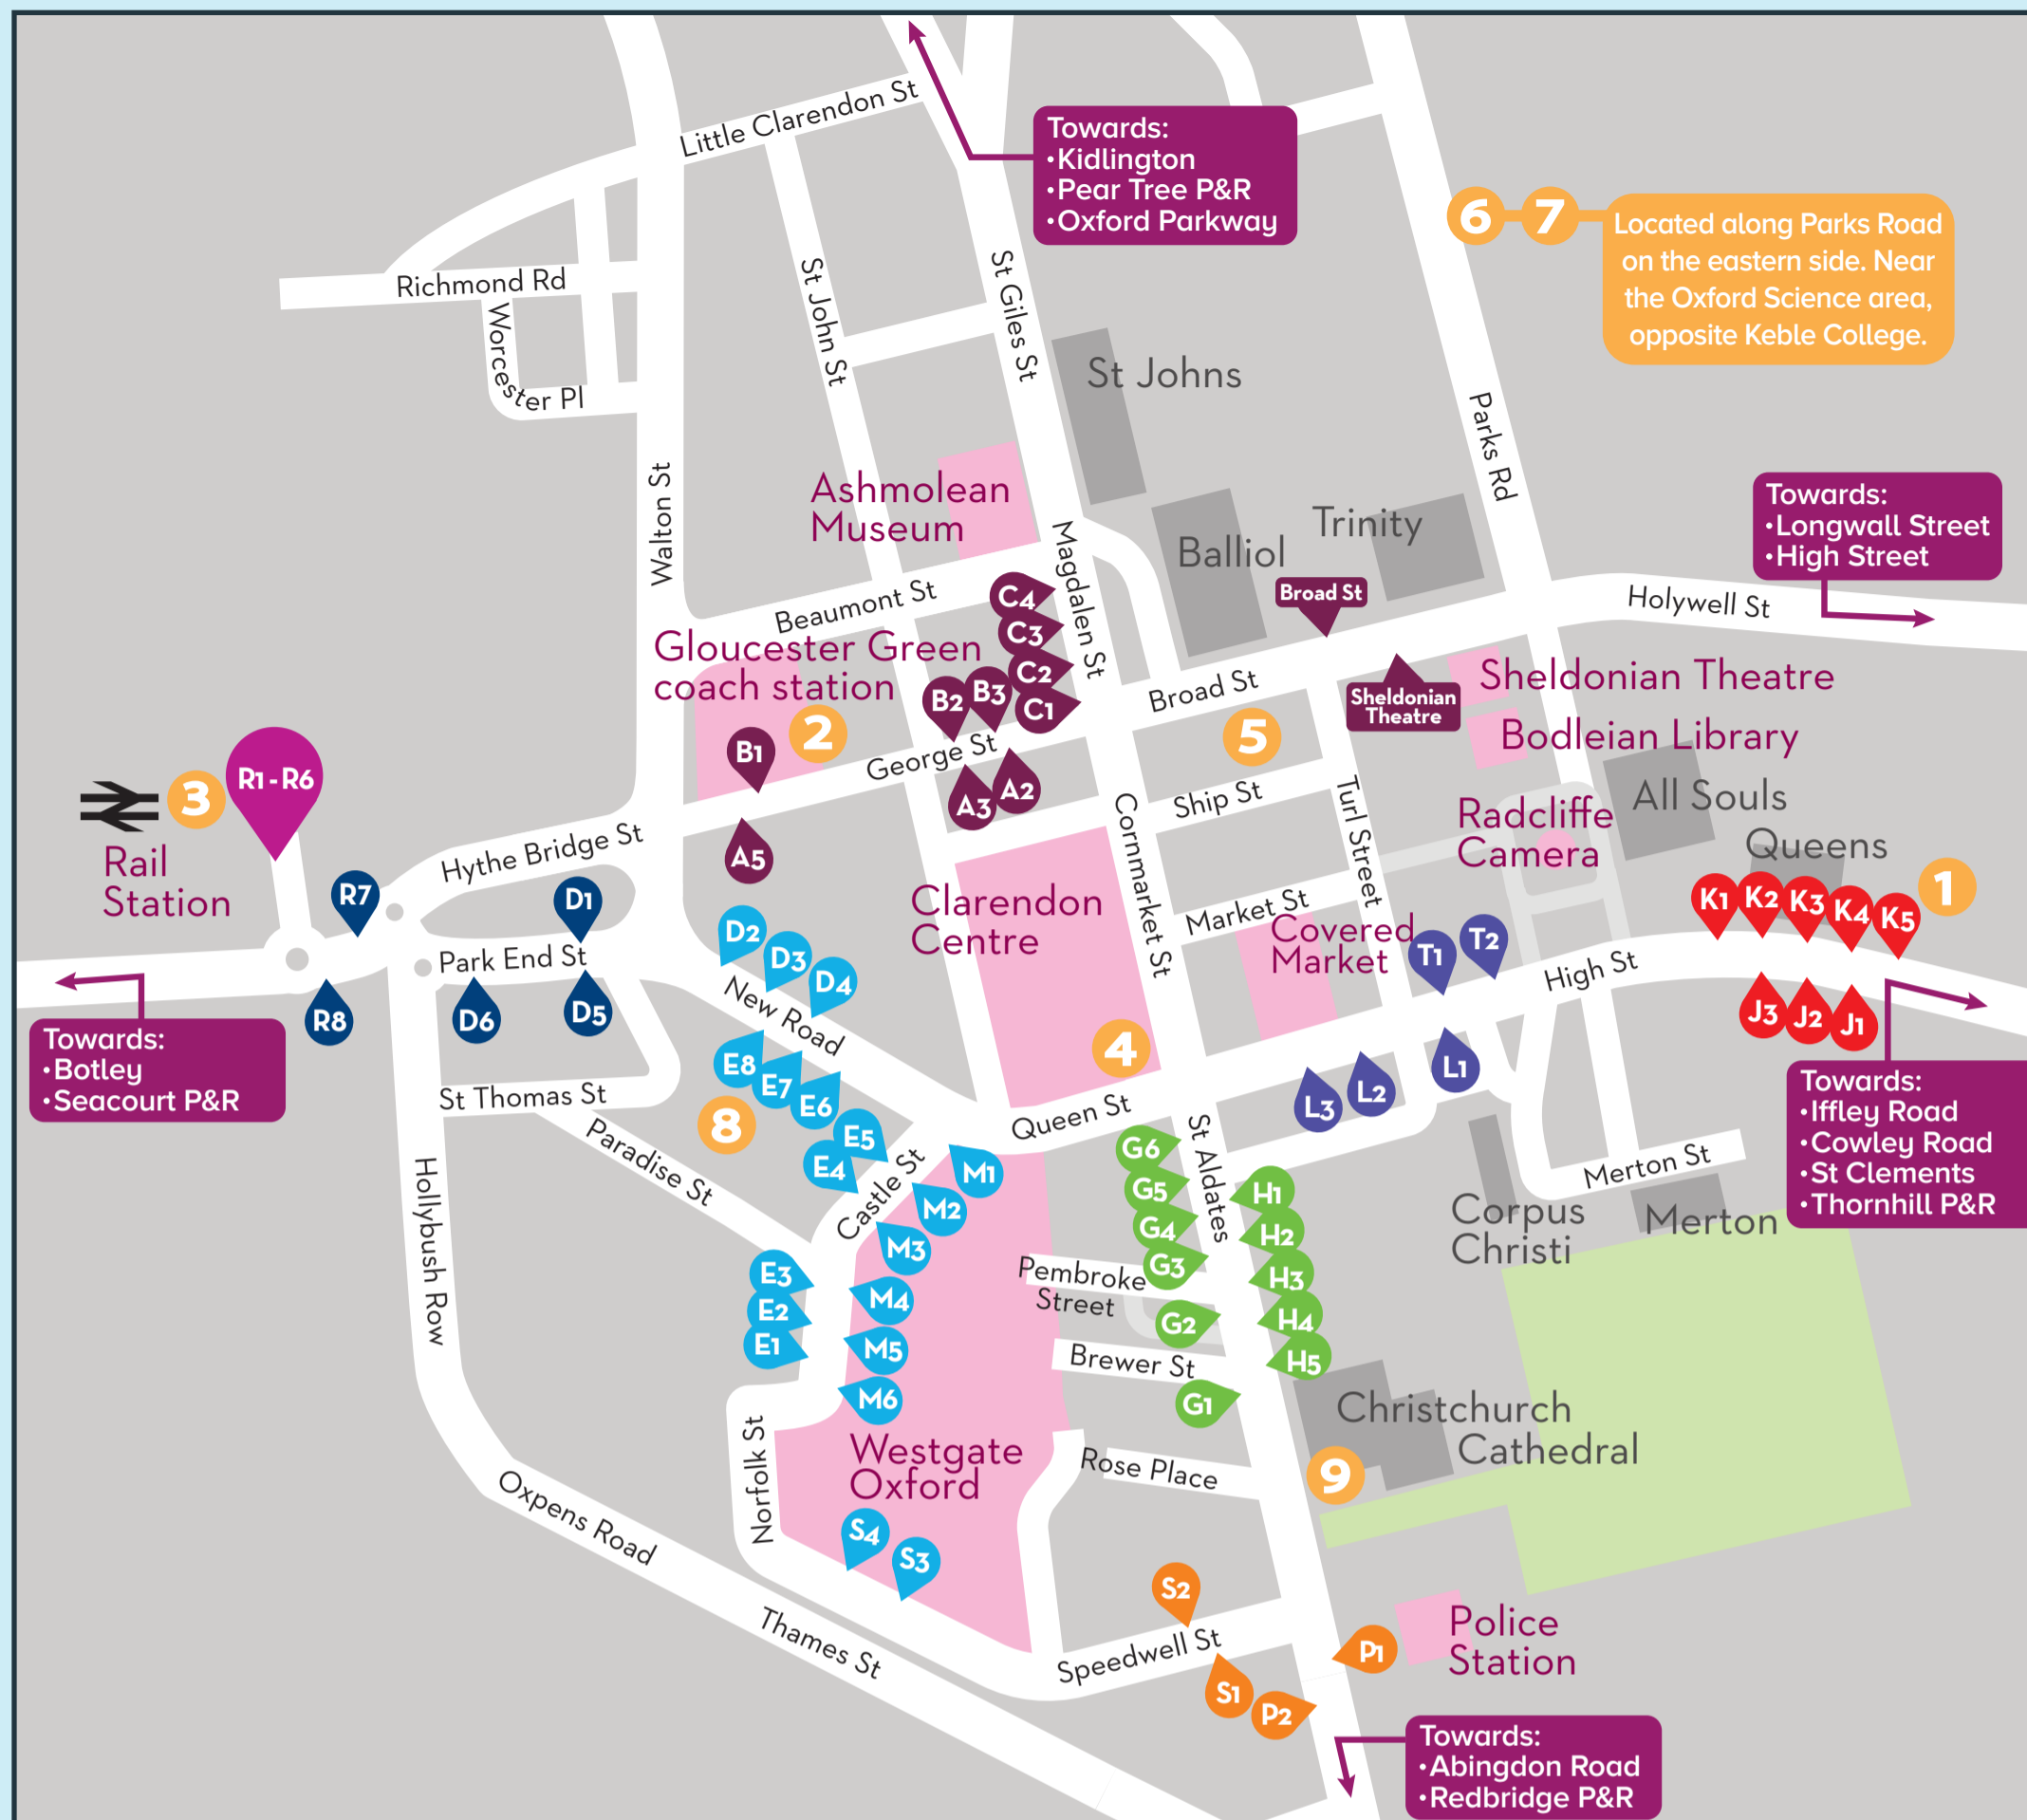

E3 H2 P1

BROOKESbus U1
towards Harcourt Hill

J3 L2 S1 E7 D5 R8

towards Wheatley

R7 D1 M5 S2 T1 K4

BROOKESbus U5
towards Marston

P2 G4 K4

Key destinations:

park&ride 300
towards Pear Tree
P2 S1 E4 B1 C2

park&ride 300
towards Redbridge
A2 A5 M4 S2 P1

park&ride 400
towards Thornhill
R7 D1 M3 S2 G6 K3

park&ride 400
towards Seacourt
J3 L2 S1 E5 D5 R8

park&ride 500
towards Oxford Parkway and Woodstock (certain journeys)
R1 D1 B1 C3

X90 Oxford - London
towards London
Hillingdon, White City, Baker Street, Marble Arch and Victoria
Gloucester Green S4 S2 K5

X90 Oxford - London
Return stops to Oxford
Buckingham Palace Rd, stop 7
Buckingham Palace Rd, stop 11
Marble Arch, stop 14 (Park Lane)
Marylebone Road, stop P
White City, Stop V
Hillingdon

Thames Travel

250 towards Kirtlington and Bicester
C4

11 towards Chalgrove and Watlington
G4 K2

ST1 towards Harwell
Broad St

ST2 towards JR Hospital
R7 D1 B1 B3

ST2 towards Wytham
A3 A5 D5 R8

X2 towards Abingdon Didcot and Wallingford
J3 H1 P1