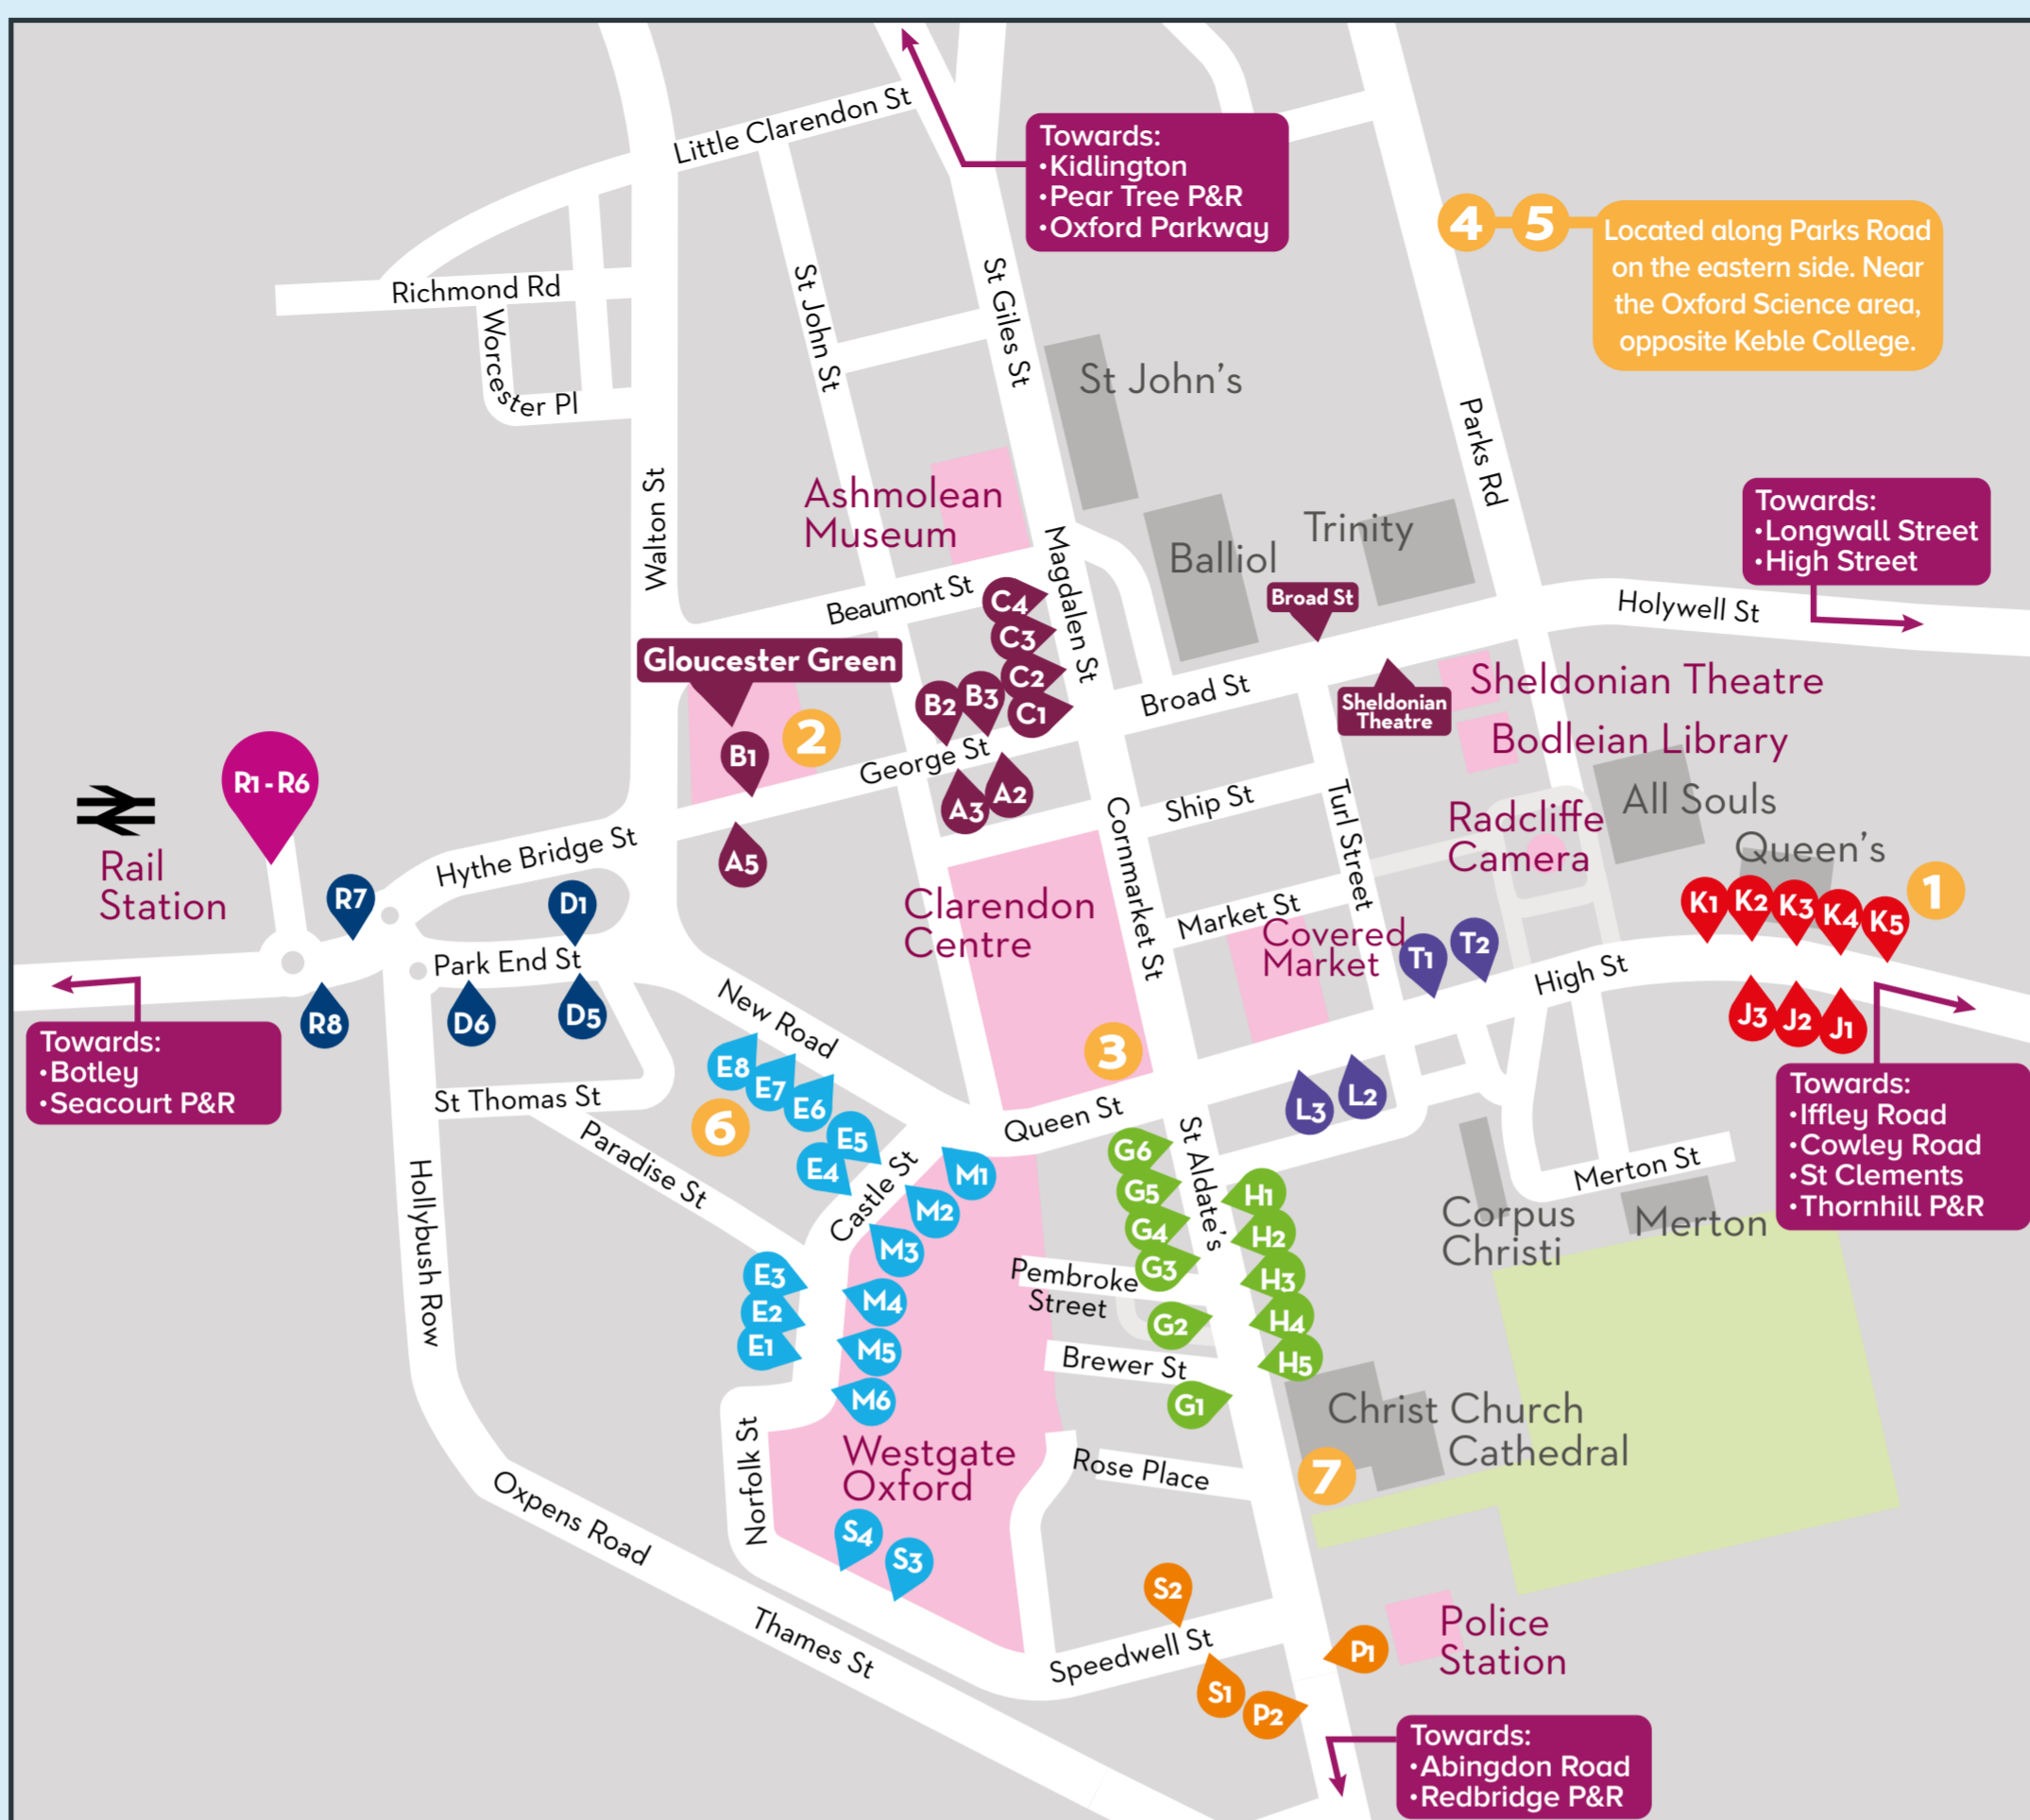

towards Headington & Barton / Risinghurst

E2 T2 K4

city11X

towards BMW Car Factory Gate

J1 L2 P1

city13/X13

towards JR Hospital

P2 G3 T2 K3

BROOKESbus U5

towards Marston

P2 G4 K4

Key destinations:

- 1 City Sightseeing Visitor Information Point**
44-45 High Street, Oxford, OX1 4AP
- 2 Oxford Bus Company Gloucester Green Travel Shop**
89 Gloucester Green, Oxford, OX1 2BU
- 3 Carfax Tower**
Queen Street, Oxford, OX1 1ET
- 4 Pitt Rivers Museum**
Parks Road, Oxford, OX1 3PP
www.prm.ox.ac.uk
- 5 Museum of Natural History**
Parks Road, Oxford, OX1 3PW
www.oum.ox.ac.uk
- 6 Oxford Castle & Prison**
44-46 Oxford Castle, Oxford, OX1 1AY
www.oxfordcastleandprison.co.uk
- 7 Christ Church Cathedral**
St Aldate's, Oxford, OX1 1DP
www.chch.ox.ac.uk

A3 A5 D5 R8

X2 towards Abingdon, Didcot and Wallingford

J3 H1 P1

X32 towards Didcot, Harwell Campus, Chilton and Wantage

J3 H3 P1

X38 towards Wallingford and Henley

X39 towards Wallingford and Reading

X40 towards Wallingford, Woodcote and Reading

towards Thornhill

R7 D1 M3 S2 G6 K3

park&ride 400

towards Seacourt

J3 L2 S1 E5 D5 R8

park&ride 500

towards Oxford Parkway and Woodstock (certain journeys)

R1 D1 B1 C3