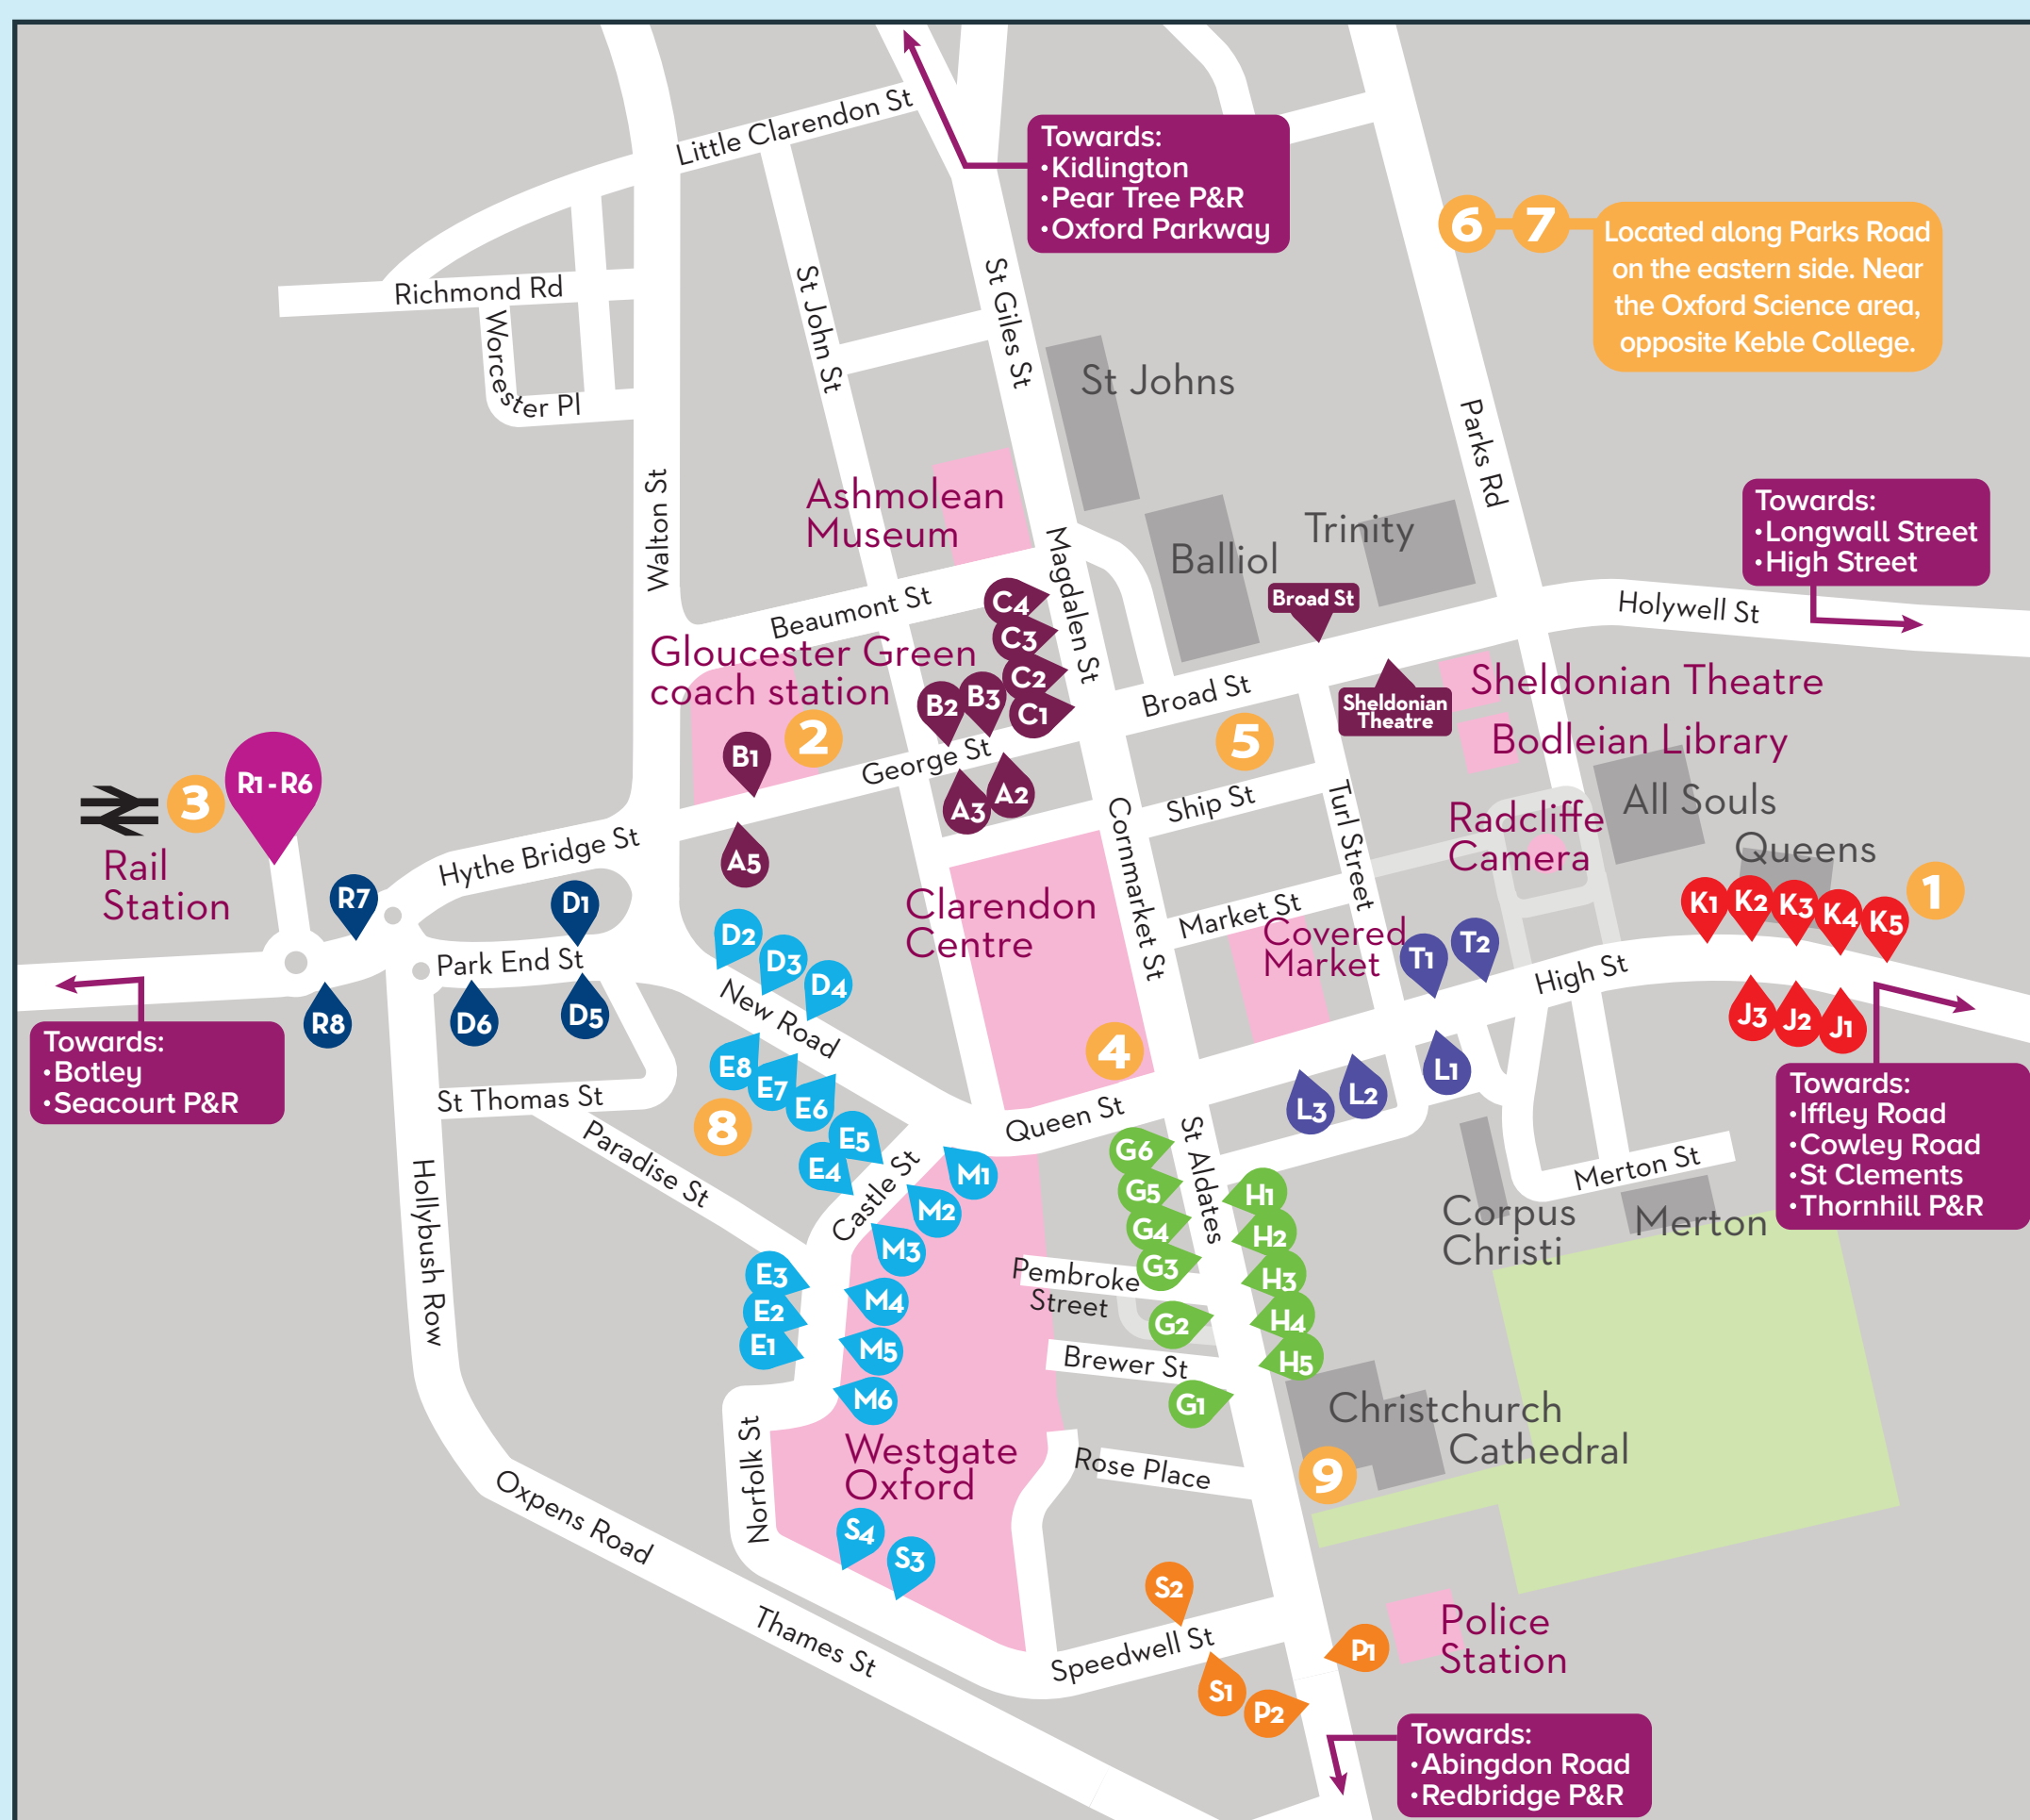

Travelling to Oxford Rail Station

If you need to get to Oxford Rail Station, then please use one of the following bus stops:

P2 J3 L2 S1 E8 A2 A5 D5

city2

towards Summertown & Kidlington

C1

city3

towards Iffley Road & Rose Hill

E1 T2 K2

city4

towards Wood Farm

R7 D1 M2 S2 G2 T2 K3

towards Botley & Abingdon

J3 L2 S1 E6 D5 R8

city5

towards Blackbird Leys

R2 D1 M1 S2 G5 K1

city6

towards Woodstock Road & Wolvercote

C3

city8/9

towards Headington & Barton / Risinghurst

E2 T2 K4

cityX3

towards Oxford Railway Station

P2 S1 E8

cityX3

towards Abingdon

R3 D1 D2 H1 P1

city13

towards JR Hospital

R4 D1 D2 M2 S2 G3 T2 K3

city13

towards Oxford Railway Station

J3 L2 S1 E8

cityX13

towards JR Hospital

P2 G3 T2 K3

cityX13

towards Abingdon

J3 H1 P1

city35

towards Kennington, Radley & Abingdon

E3 H2 P1

city250

towards Kirtlington & Bicester

C4

BROOKESbus U1

towards Harcourt Hill

J3 L2 S1 E7 D5 R8

towards Wheatley

R7 D1 M5 S2 T1 K4

BROOKESbus U5

towards Marston

P2 G4 K4

Key destinations:

1. **Oxford Bus Company High Street Travel Shop**
   44-45 High Street, Oxford, OX1 4AP
2. **Oxford Bus Company Gloucester Green Travel Shop**
   89 Gloucester Green, Oxford, OX1 2BU
3. **City Sightseeing Shop**
   No 1 Shop, Railway Station, Park End Street, Oxford, OX1 1HS UK
   www.citysightseeingoxford.com
4. **Carfax Tower**
   Queen Street, Oxford, OX1 1ET
5. **Tourist Information Centre**
   15-16 Broad Street, Oxford, OX1 3AS
   www.visitoxfordandoxfordshire.com
6. **Pitt Rivers Museum**
   South Parks Road, Oxford, OX1 3PP
   www.prm.ox.ac.uk
7. **Museum of Natural History**
   South Parks Road, Oxford, OX1 3PW
   www.oum.ox.ac.uk
8. **Oxford Castle Unlocked**
   44-46 Oxford Castle, Oxford, OX1 1AY
   www.oxfordcastleunlocked.co.uk
9. **Christ Church Cathedral**
   St Aldate's, Oxford, OX1 1DP
   www.chch.ox.ac.uk

park&ride 300
towards Pear Tree
P2 S1 E4 B1 C2

park&ride 300
towards Redbridge
A2 A5 M4 S2 P1

park&ride 400
towards Thornhill
R7 D1 M3 S2 G6 K3

park&ride 400
towards Seacourt
J3 L2 S1 E5 D5 R8

park&ride 500
towards Oxford Parkway and Woodstock (certain journeys)
R1 D1 B1 C3

x90 Oxford-London
towards London
Hillingdon, White City, Baker Street, Marble Arch and Victoria
Gloucester Green S4 S2 K5

x90 Oxford-London
Return stops to Oxford
Buckingham Palace Rd, stop 7
Buckingham Palace Rd, stop 11
Marble Arch, stop 14 (Park Lane)
Marylebone Road, stop P
White City, Stop V
Hillingdon

the airline
towards Gatwick & Heathrow Airports, via Lewknor Turn (M40 J6)

LHR Gloucester Green S4 S2 K5

LGW Gloucester Green S4 S2 K5

from Airports to Oxford

Heathrow Airport	Central Bus Station 15	Terminal 5 10
Gatwick Airport	South Terminal 1&2	North Terminal 4&5

Thames Travel

11 towards Chalgrove and Watlington
G4 K2

ST1 towards Harwell
Broad St

ST2 towards JR Hospital
R7 D1 B1 B3

ST2 towards Wytham
A3 A5 D5 R8

X2 towards Abingdon Didcot and Wallingford
J3 H1 P1

X32 towards Didcot, Harwell Campus, Chilton and Wantage
J3 H3 P1

X38 towards Wallingford, Henley and Reading
X39 towards Wallingford and Reading
X40 towards Wallingford, Woodcote and Reading
E3 H3 P1