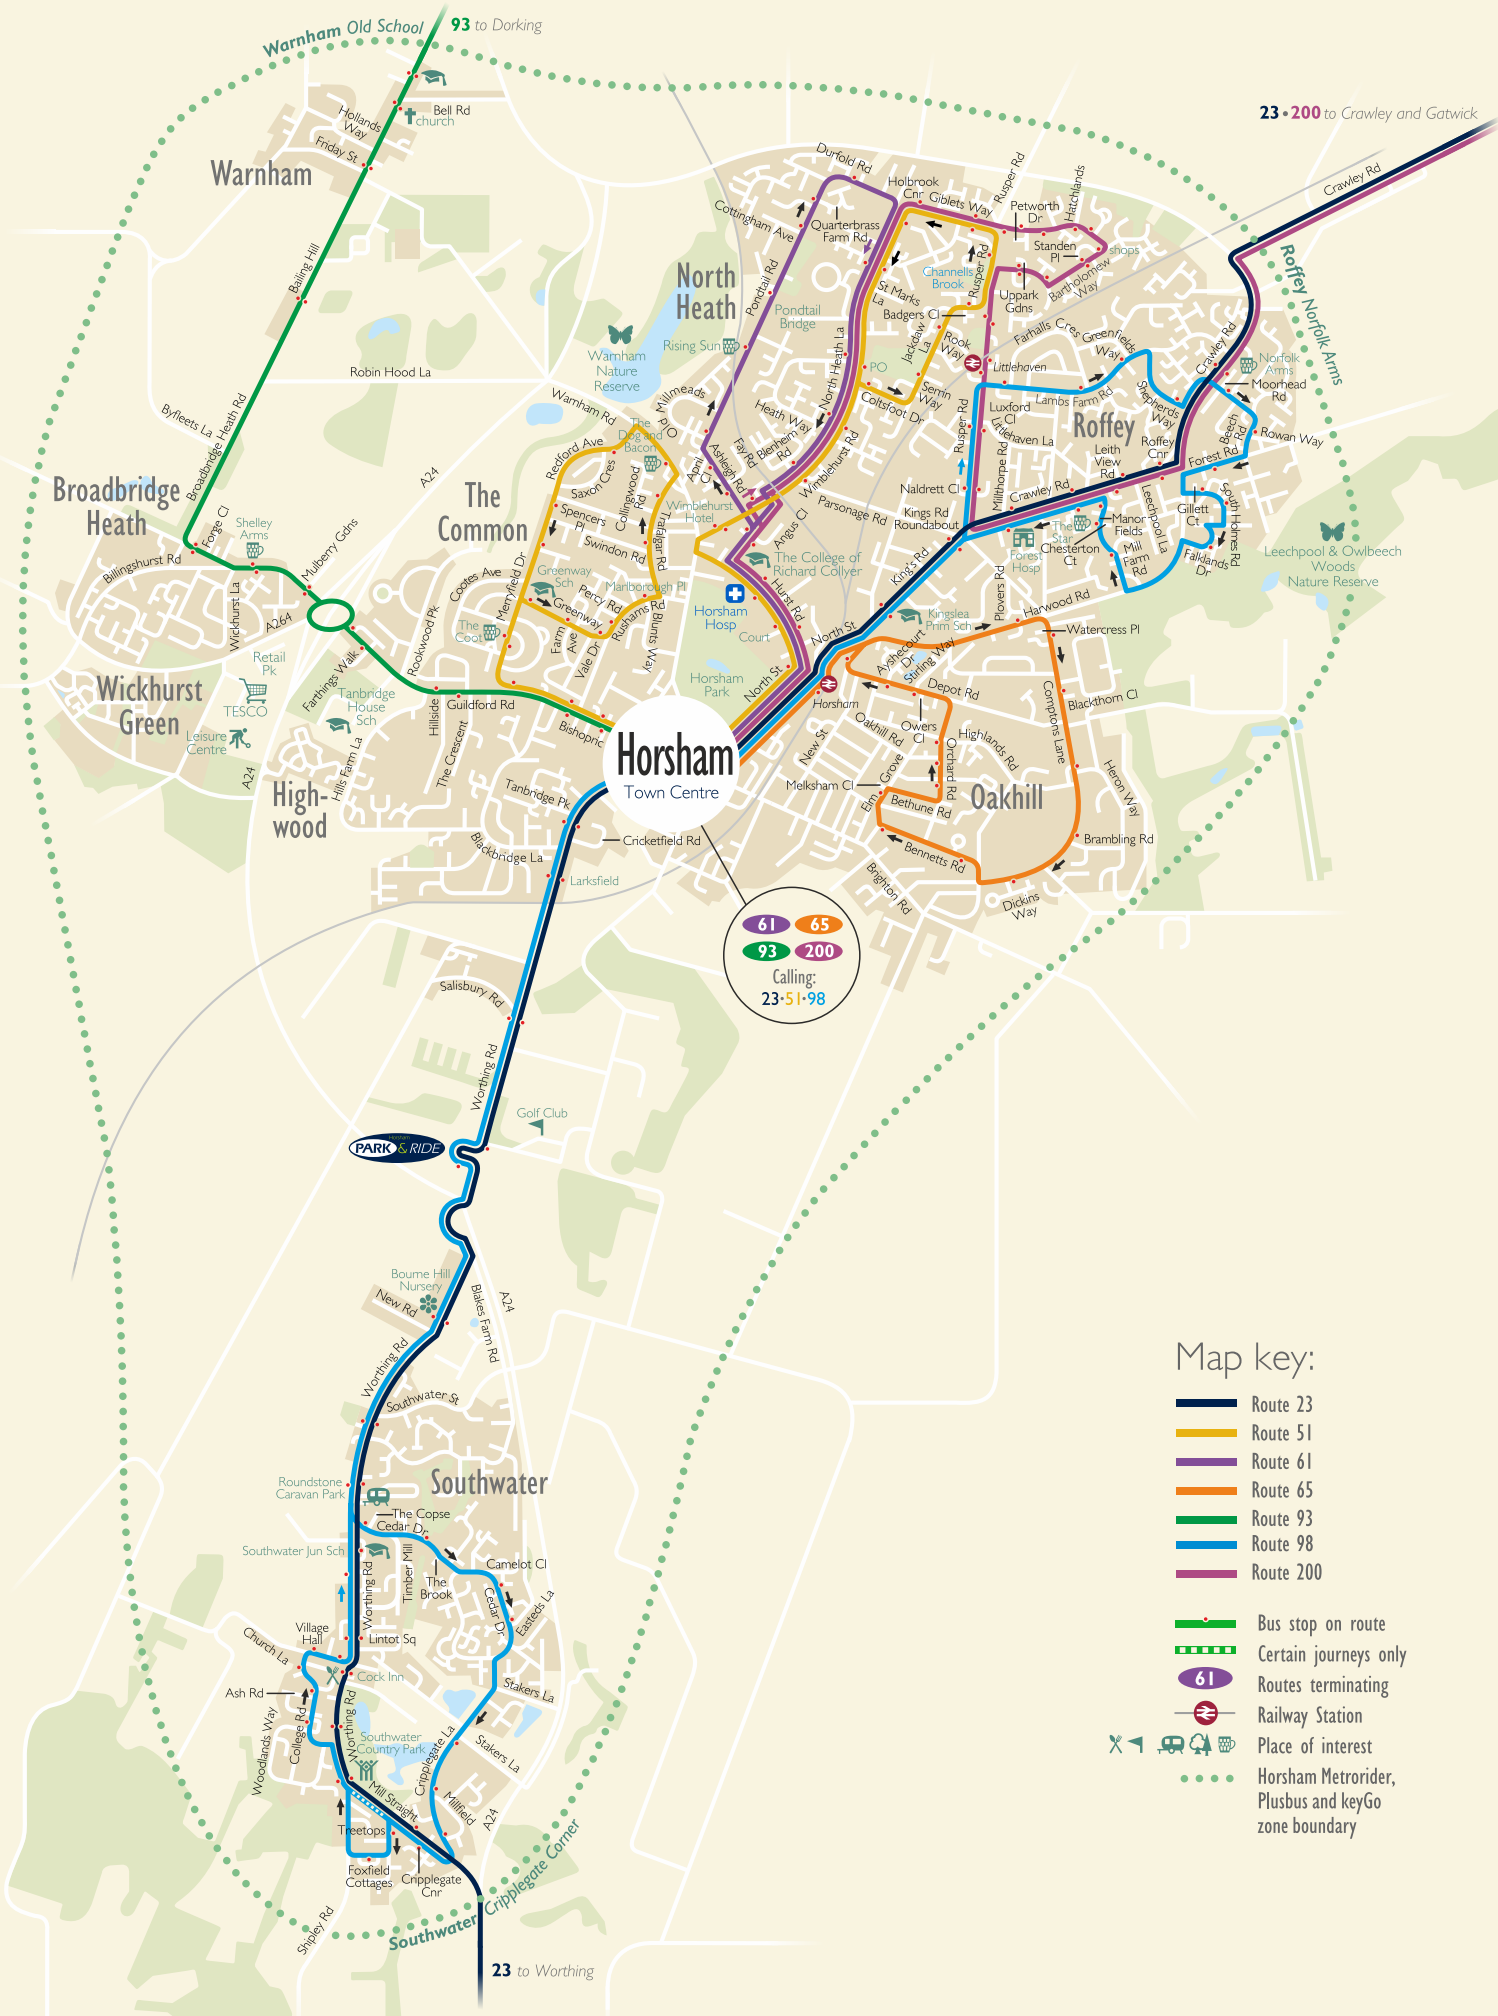

METROBUS in Horsham

Map key:

- Route 23
- Route 51
- Route 61
- Route 65
- Route 93
- Route 98
- Route 200

- Bus stop on route
- ⋯ Certain journeys only
- 61 Routes terminating
- Railway Station
- Place of interest
- ⋯ Horsham Metrorider, Plusbus and keyGo zone boundary