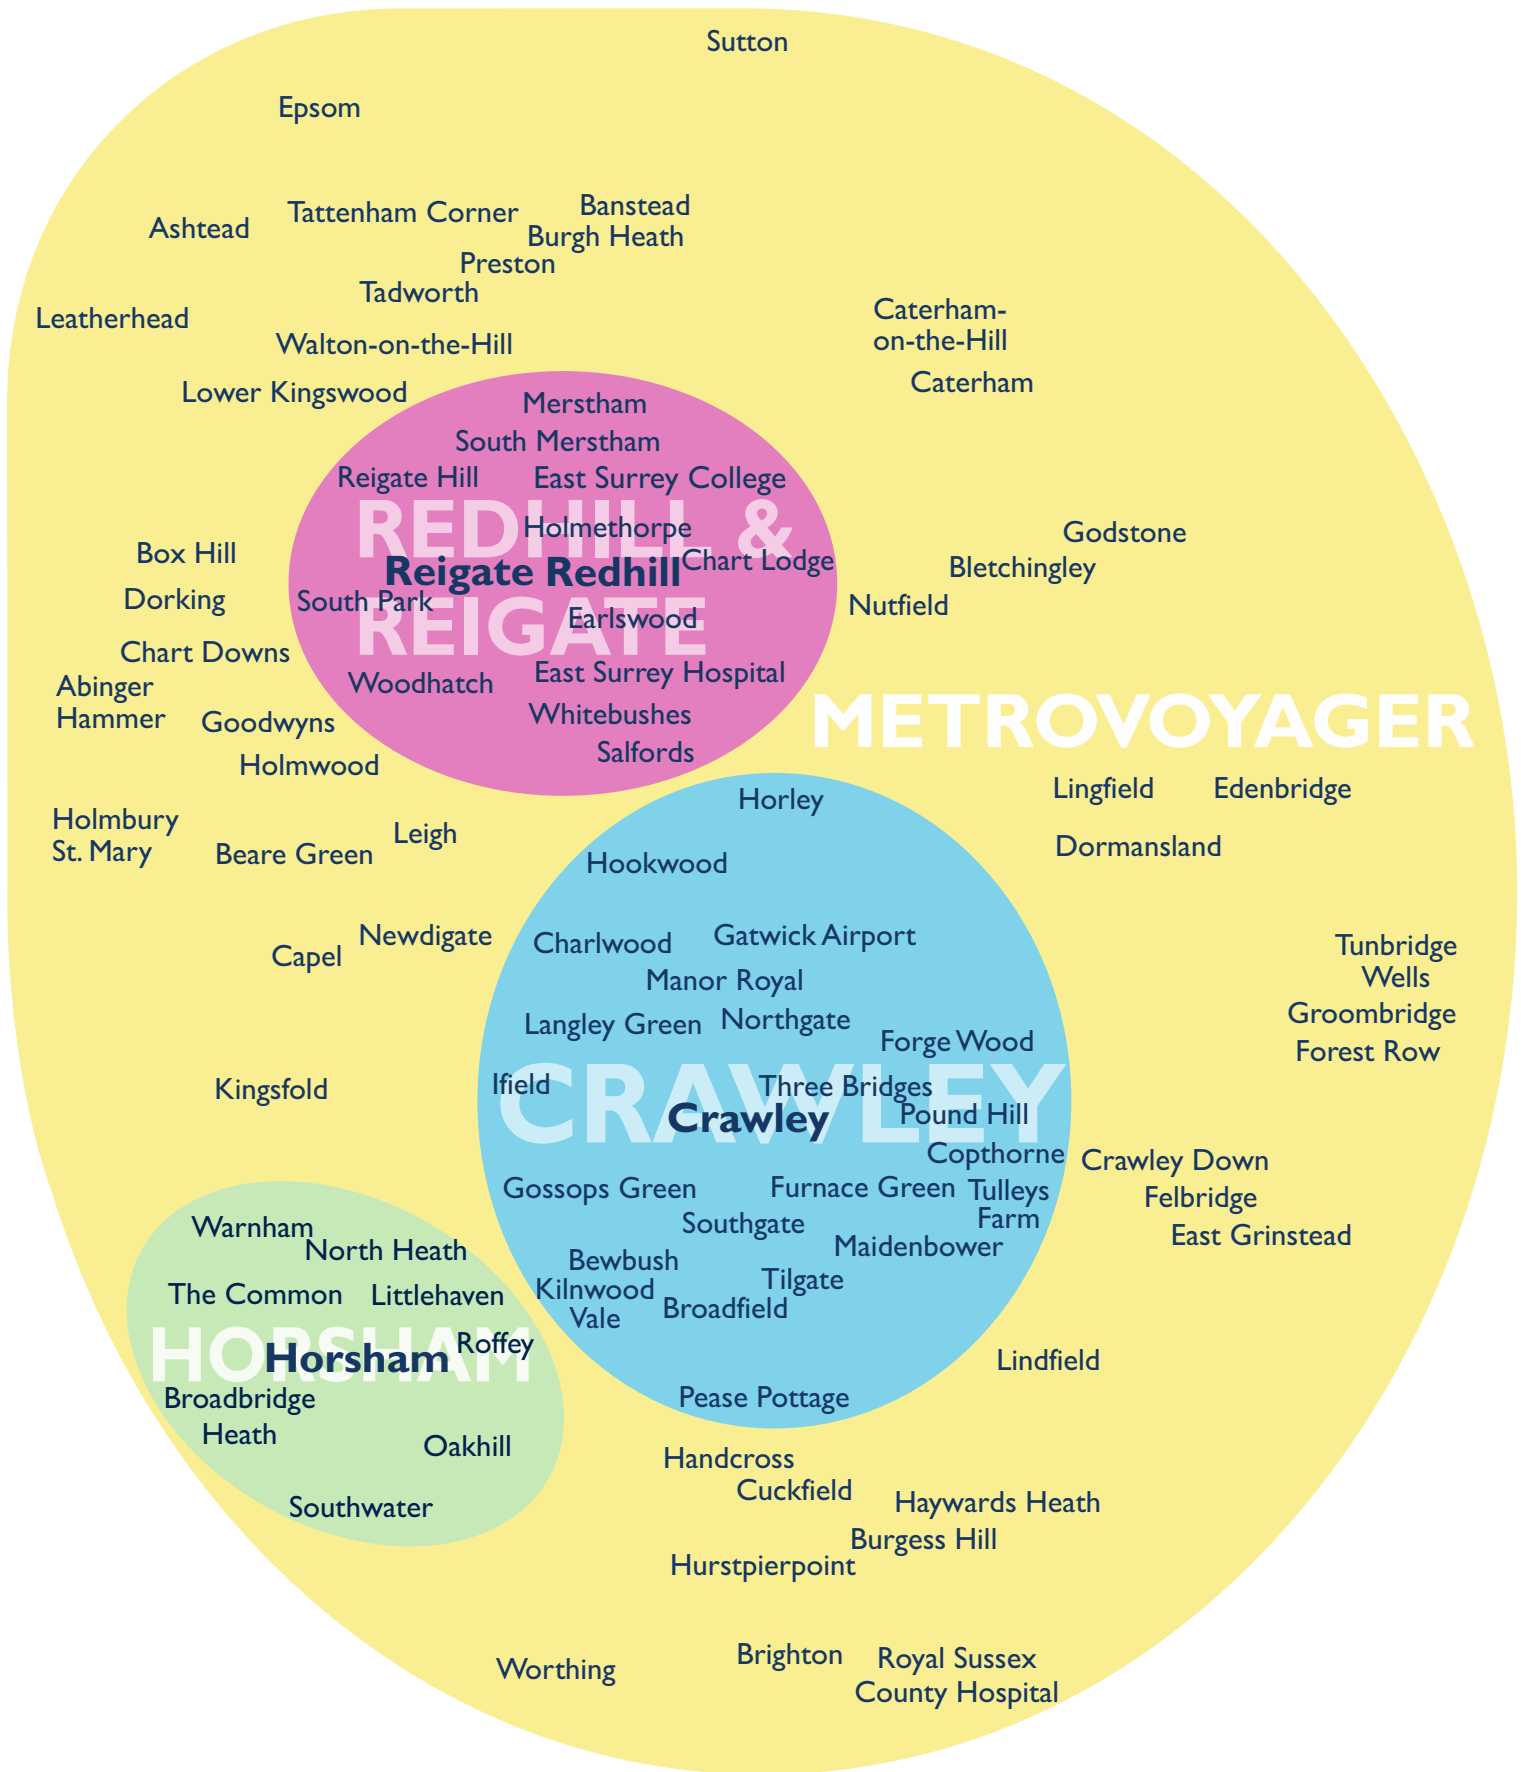

# Metrorider and Metrovoyager Ticket Zones

## Horsham Metrorider

Unlimited travel in the green zone.

## Crawley Metrorider

Unlimited travel in the blue zone.

## Redhill & Reigate Metrorider

Unlimited travel in the pink zone.