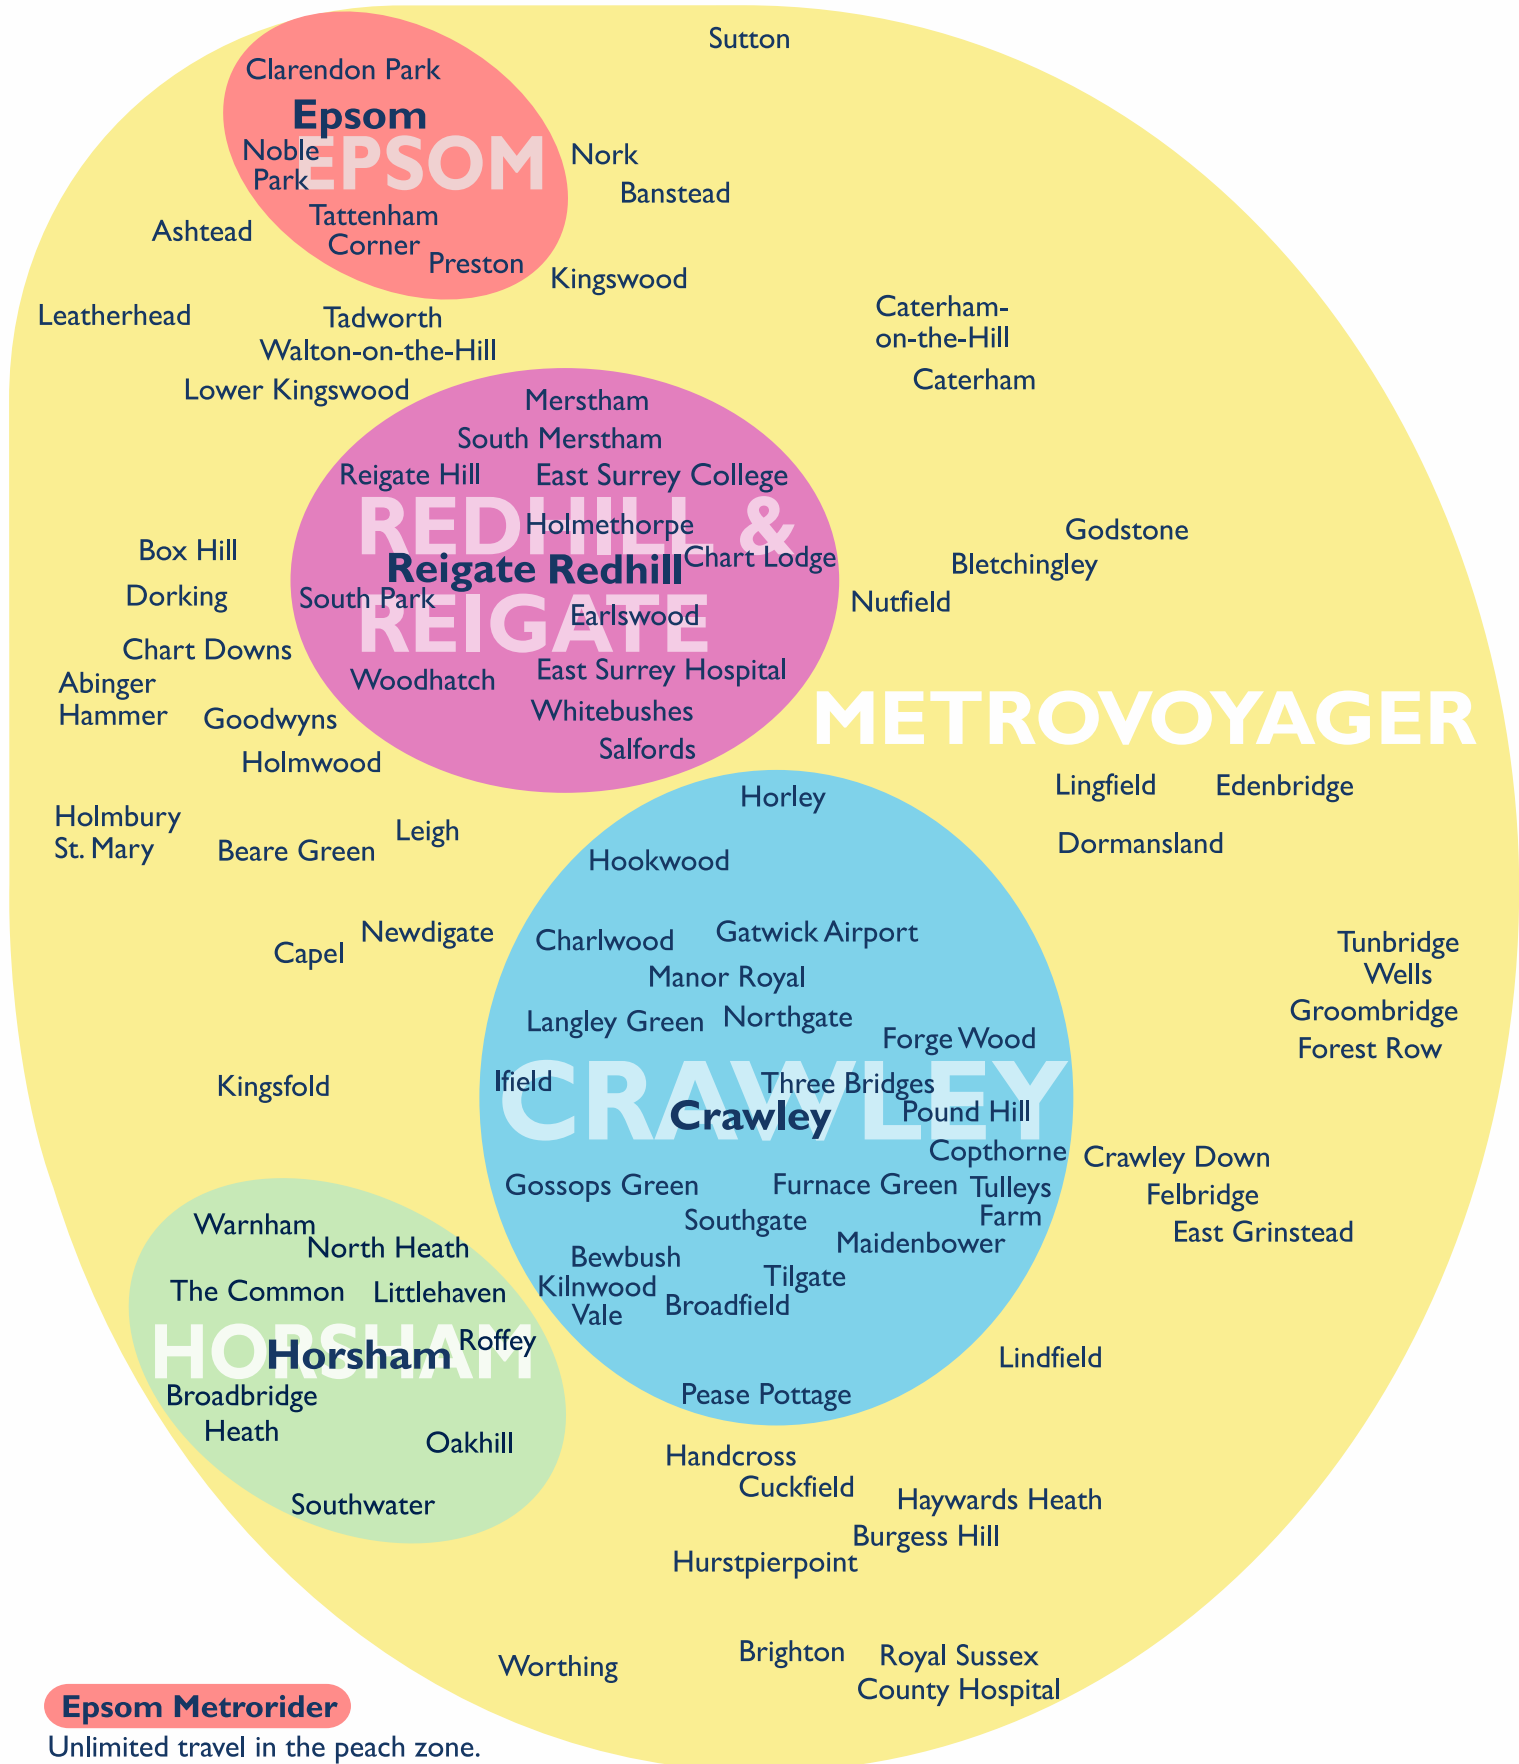

Metrorider and Metrovoyager Ticket Zones

Epsom Metrorider

Unlimited travel in the peach zone.

Horsham Metrorider

Unlimited travel in the green zone.

Crawley Metrorider

Unlimited travel in the blue zone.

Redhill & Reigate Metrorider

Unlimited travel in the pink zone.

Metrovoyager

Unlimited travel in all zones.

Metrovoyagers also give unlimited travel on Brighton & Hove bus services. See buses.co.uk for details.