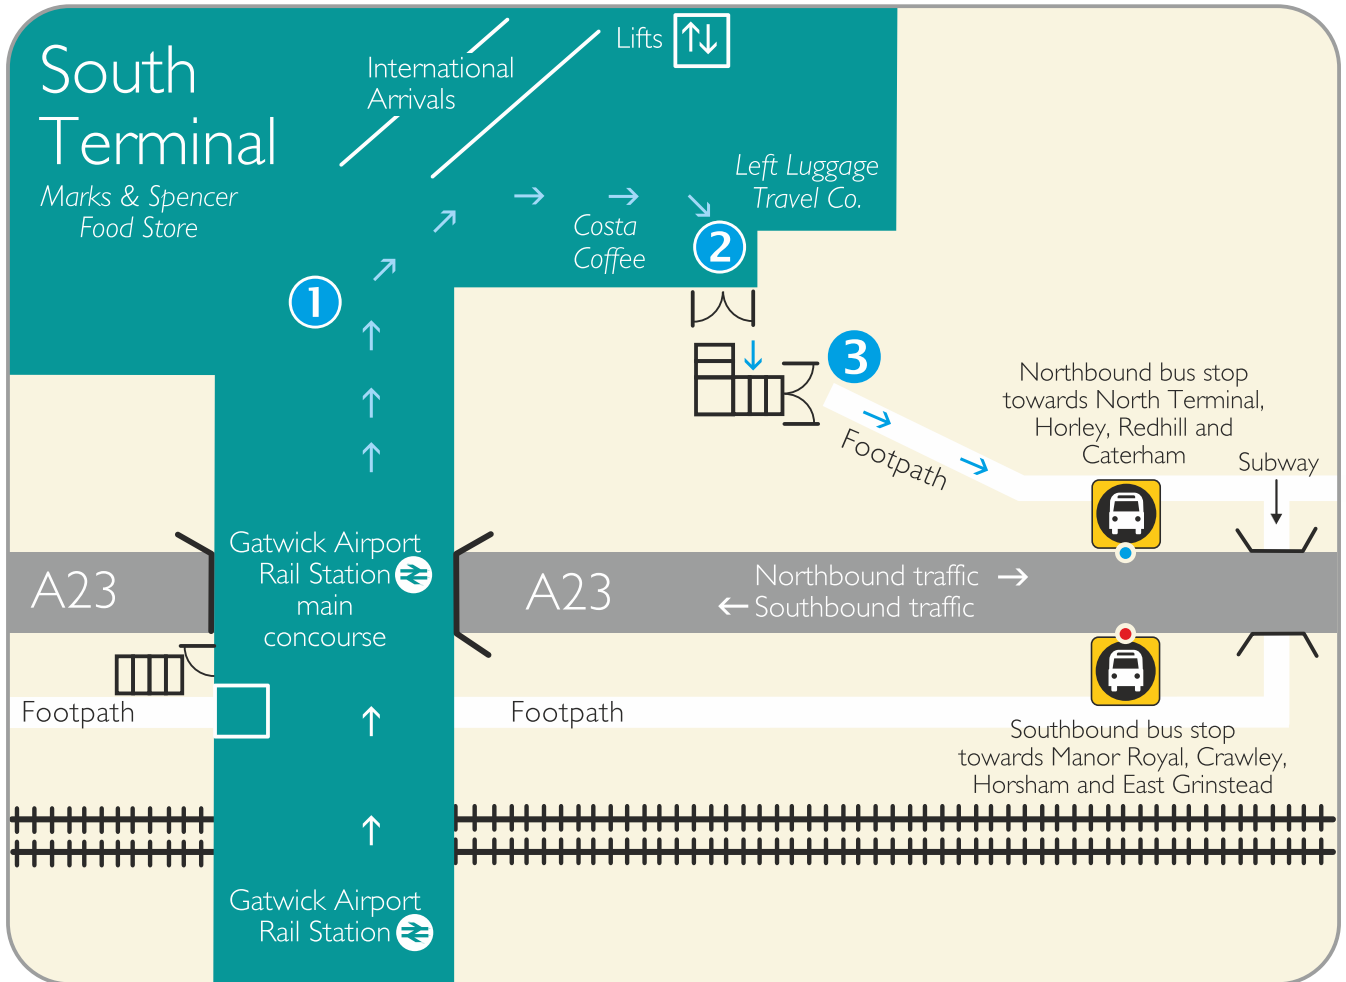

Where To Catch Your Bus at Gatwick South Terminal

YOUR LONDON AIRPORT
Gatwick

Buses towards North Terminal, Horley, Redhill and Caterham (Northbound)

Routes **10, 20, 100, 200, 300, 400, 420**

Follow the **blue arrows** → on the map.

1 Head into the Terminal and bear right. **2** Pass Costa Coffee on your right, then go through double doors and down the stairs.

3 Exit the double doors on your left and then follow the path that bears off to your right to the Northbound bus stop.

Buses towards Manor Royal, Crawley, Horsham and East Grinstead (Southbound)

Routes **10, 20, 100, 200, 300, 400, 420, 460**

As above, then use the subway to access the Southbound bus stop.

Alternatively, from Check-In Zone L, walk down the Emergency Exit stairs next to the Swissport desk. At the bottom of the stairs, take the right hand door and turn right again to follow the footpath to the Southbound bus stop.

Disabled passengers: Lifts to the right of International Arrivals will take you down to the lower level. On alighting the lifts, exit the building and use the pelican crossing to cross the road. Turn to your left and follow the red arrows on the map from point **3** onwards.

Use the subway to the left of the northbound stop to access the southbound stop.