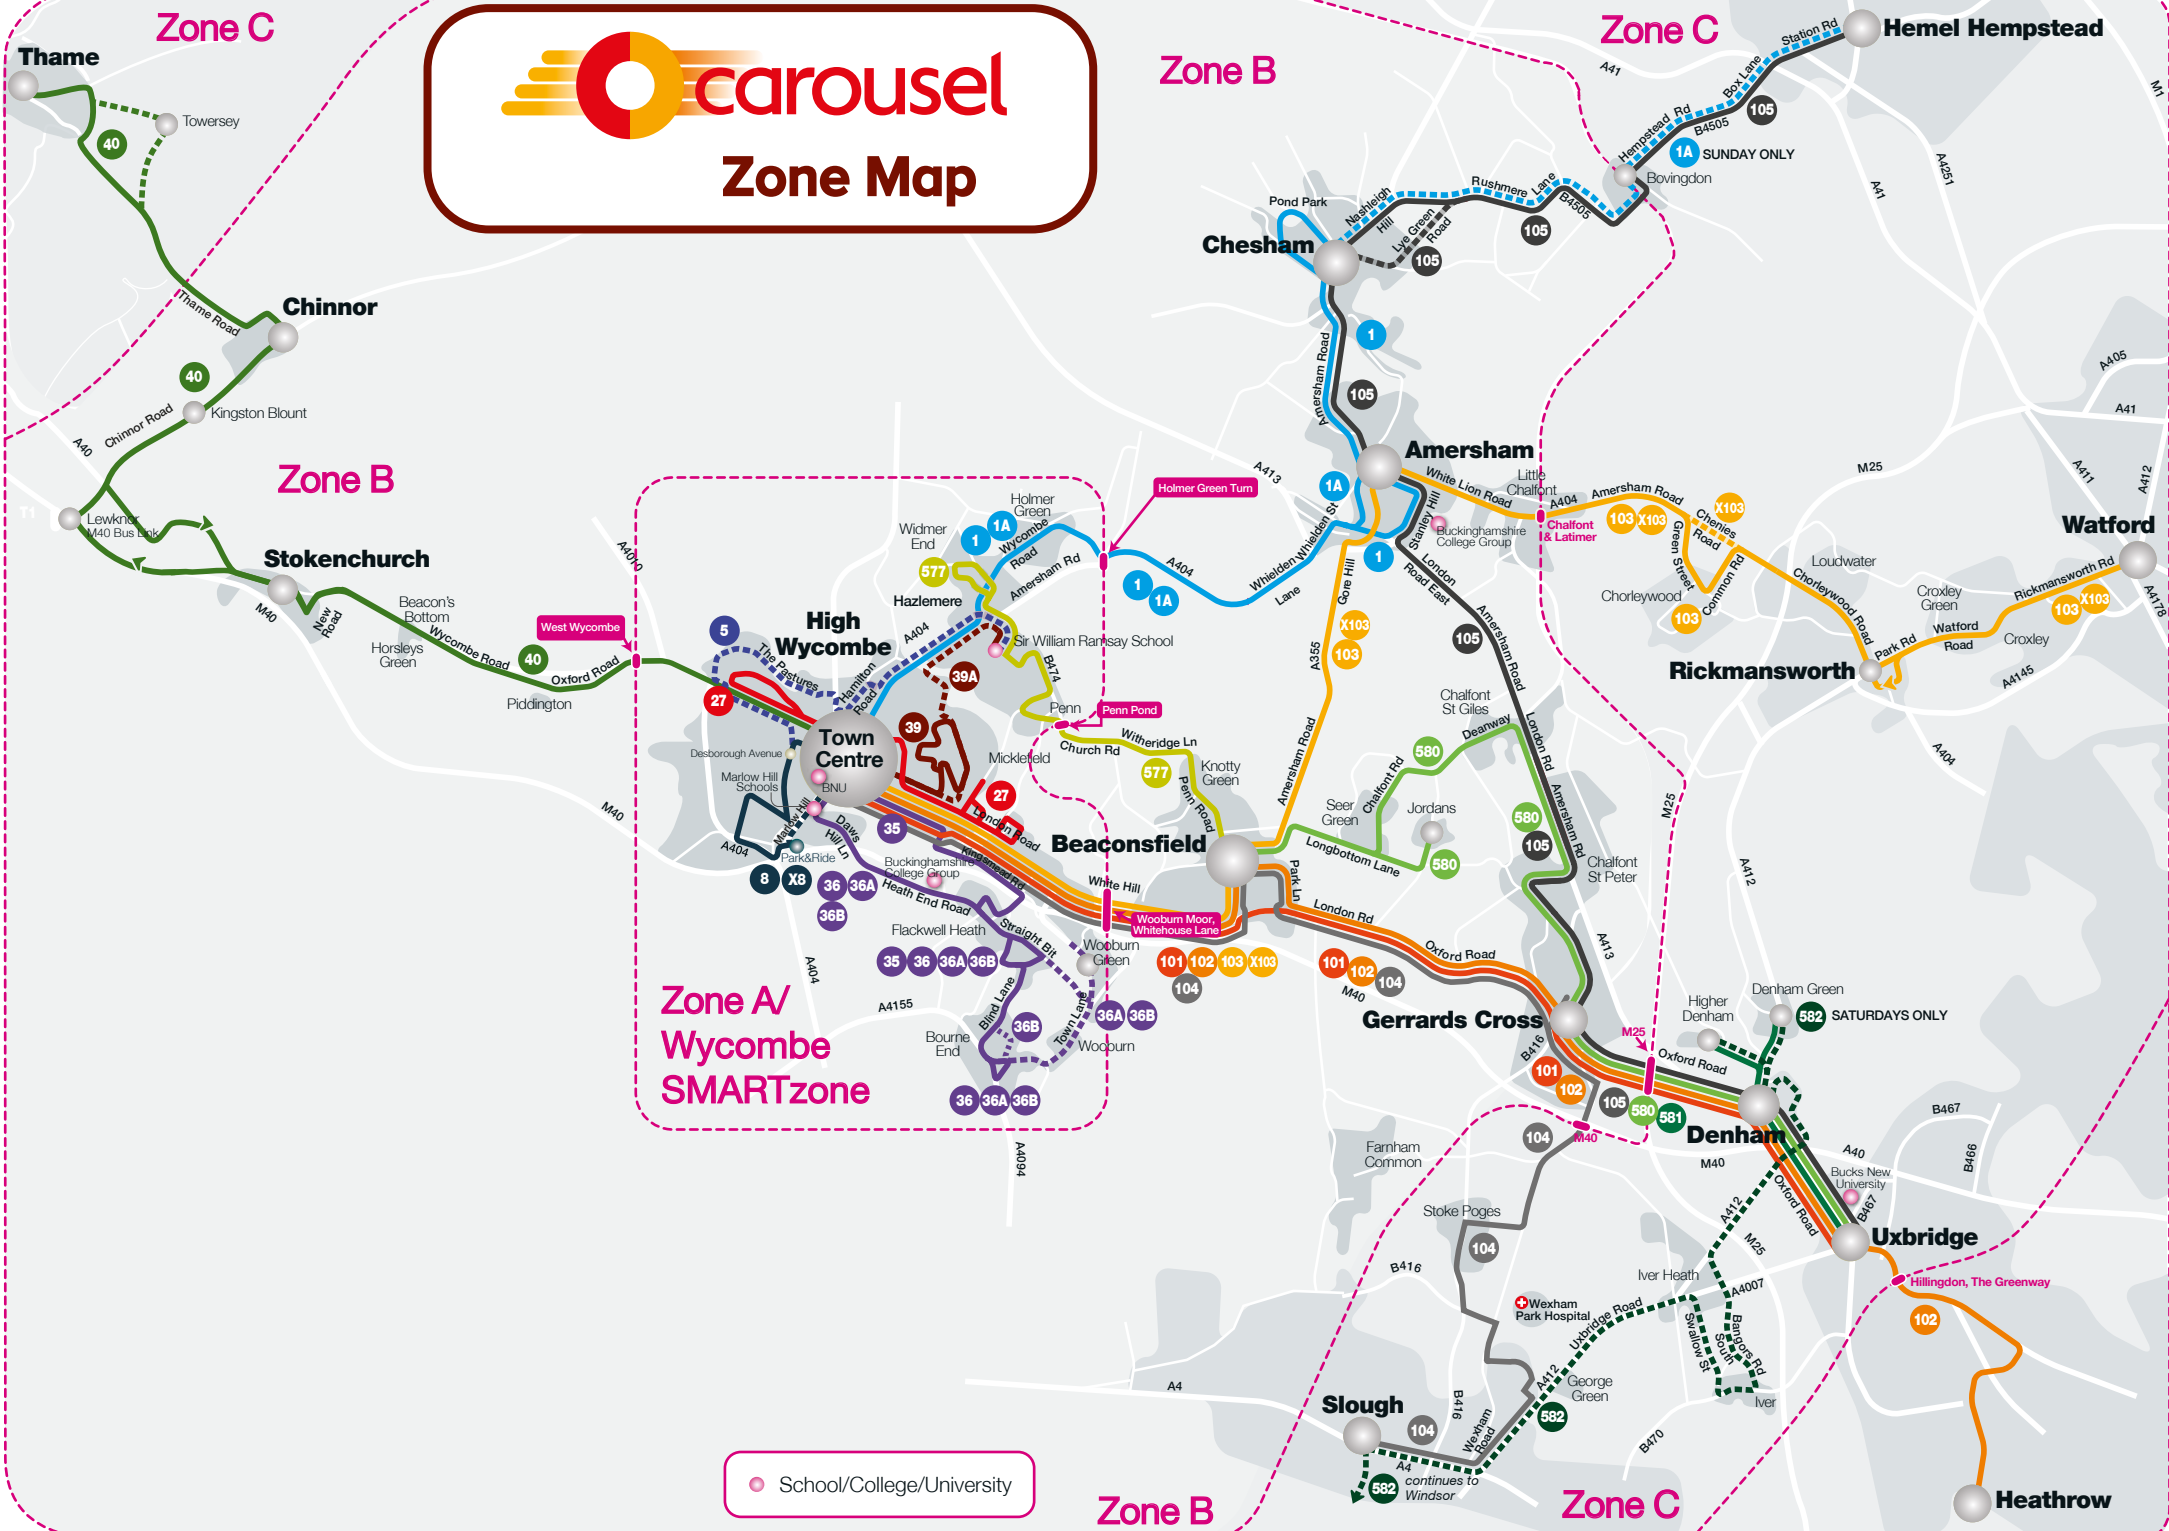

## Zone Map

**Zone A/  
Wycombe  
SMARTzone**

● School/College/University

Zone B

Zone C

582 SATURDAYS ONLY

1A SUNDAY ONLY

Heathrow

Watford

Rickmansworth

Gerrards Cross

Denham

Uxbridge

Slough

Chesham

Amersham

High Wycombe

Town Centre

Beaconsfield

Stokenchurch

Chinnor

Thame

Hemel Hempstead

Zone B

Zone C

Zone B

Zone C