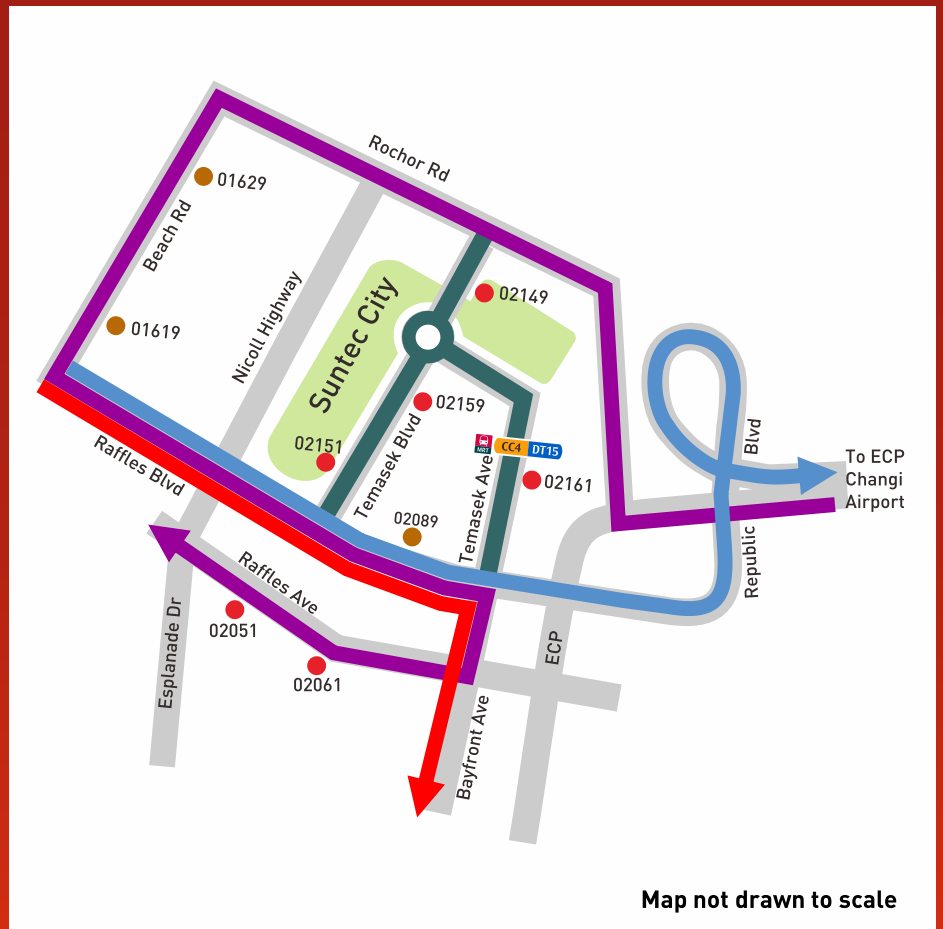

#### Temasek Blvd

- 02149 Suntec Twr Three
- 02151 Suntec Convention Ctr
- 02159 Opp Suntec Convention Ctr

#### Temasek Ave

- 02161 Opp Millenia Twr

### Bus Stops Served

### Legend

- Service 36 (Towards Changi Airport)
- Service 36 (Towards Tomlinson)
- Service 518 (Towards Pasir Ris Interchange)
- Road Closure

Map not drawn to scale

\*Service 518 will head on Raffles Blvd towards Republic Blvd via Raffles Ave to Bayfront Ave from 11.30pm onwards.