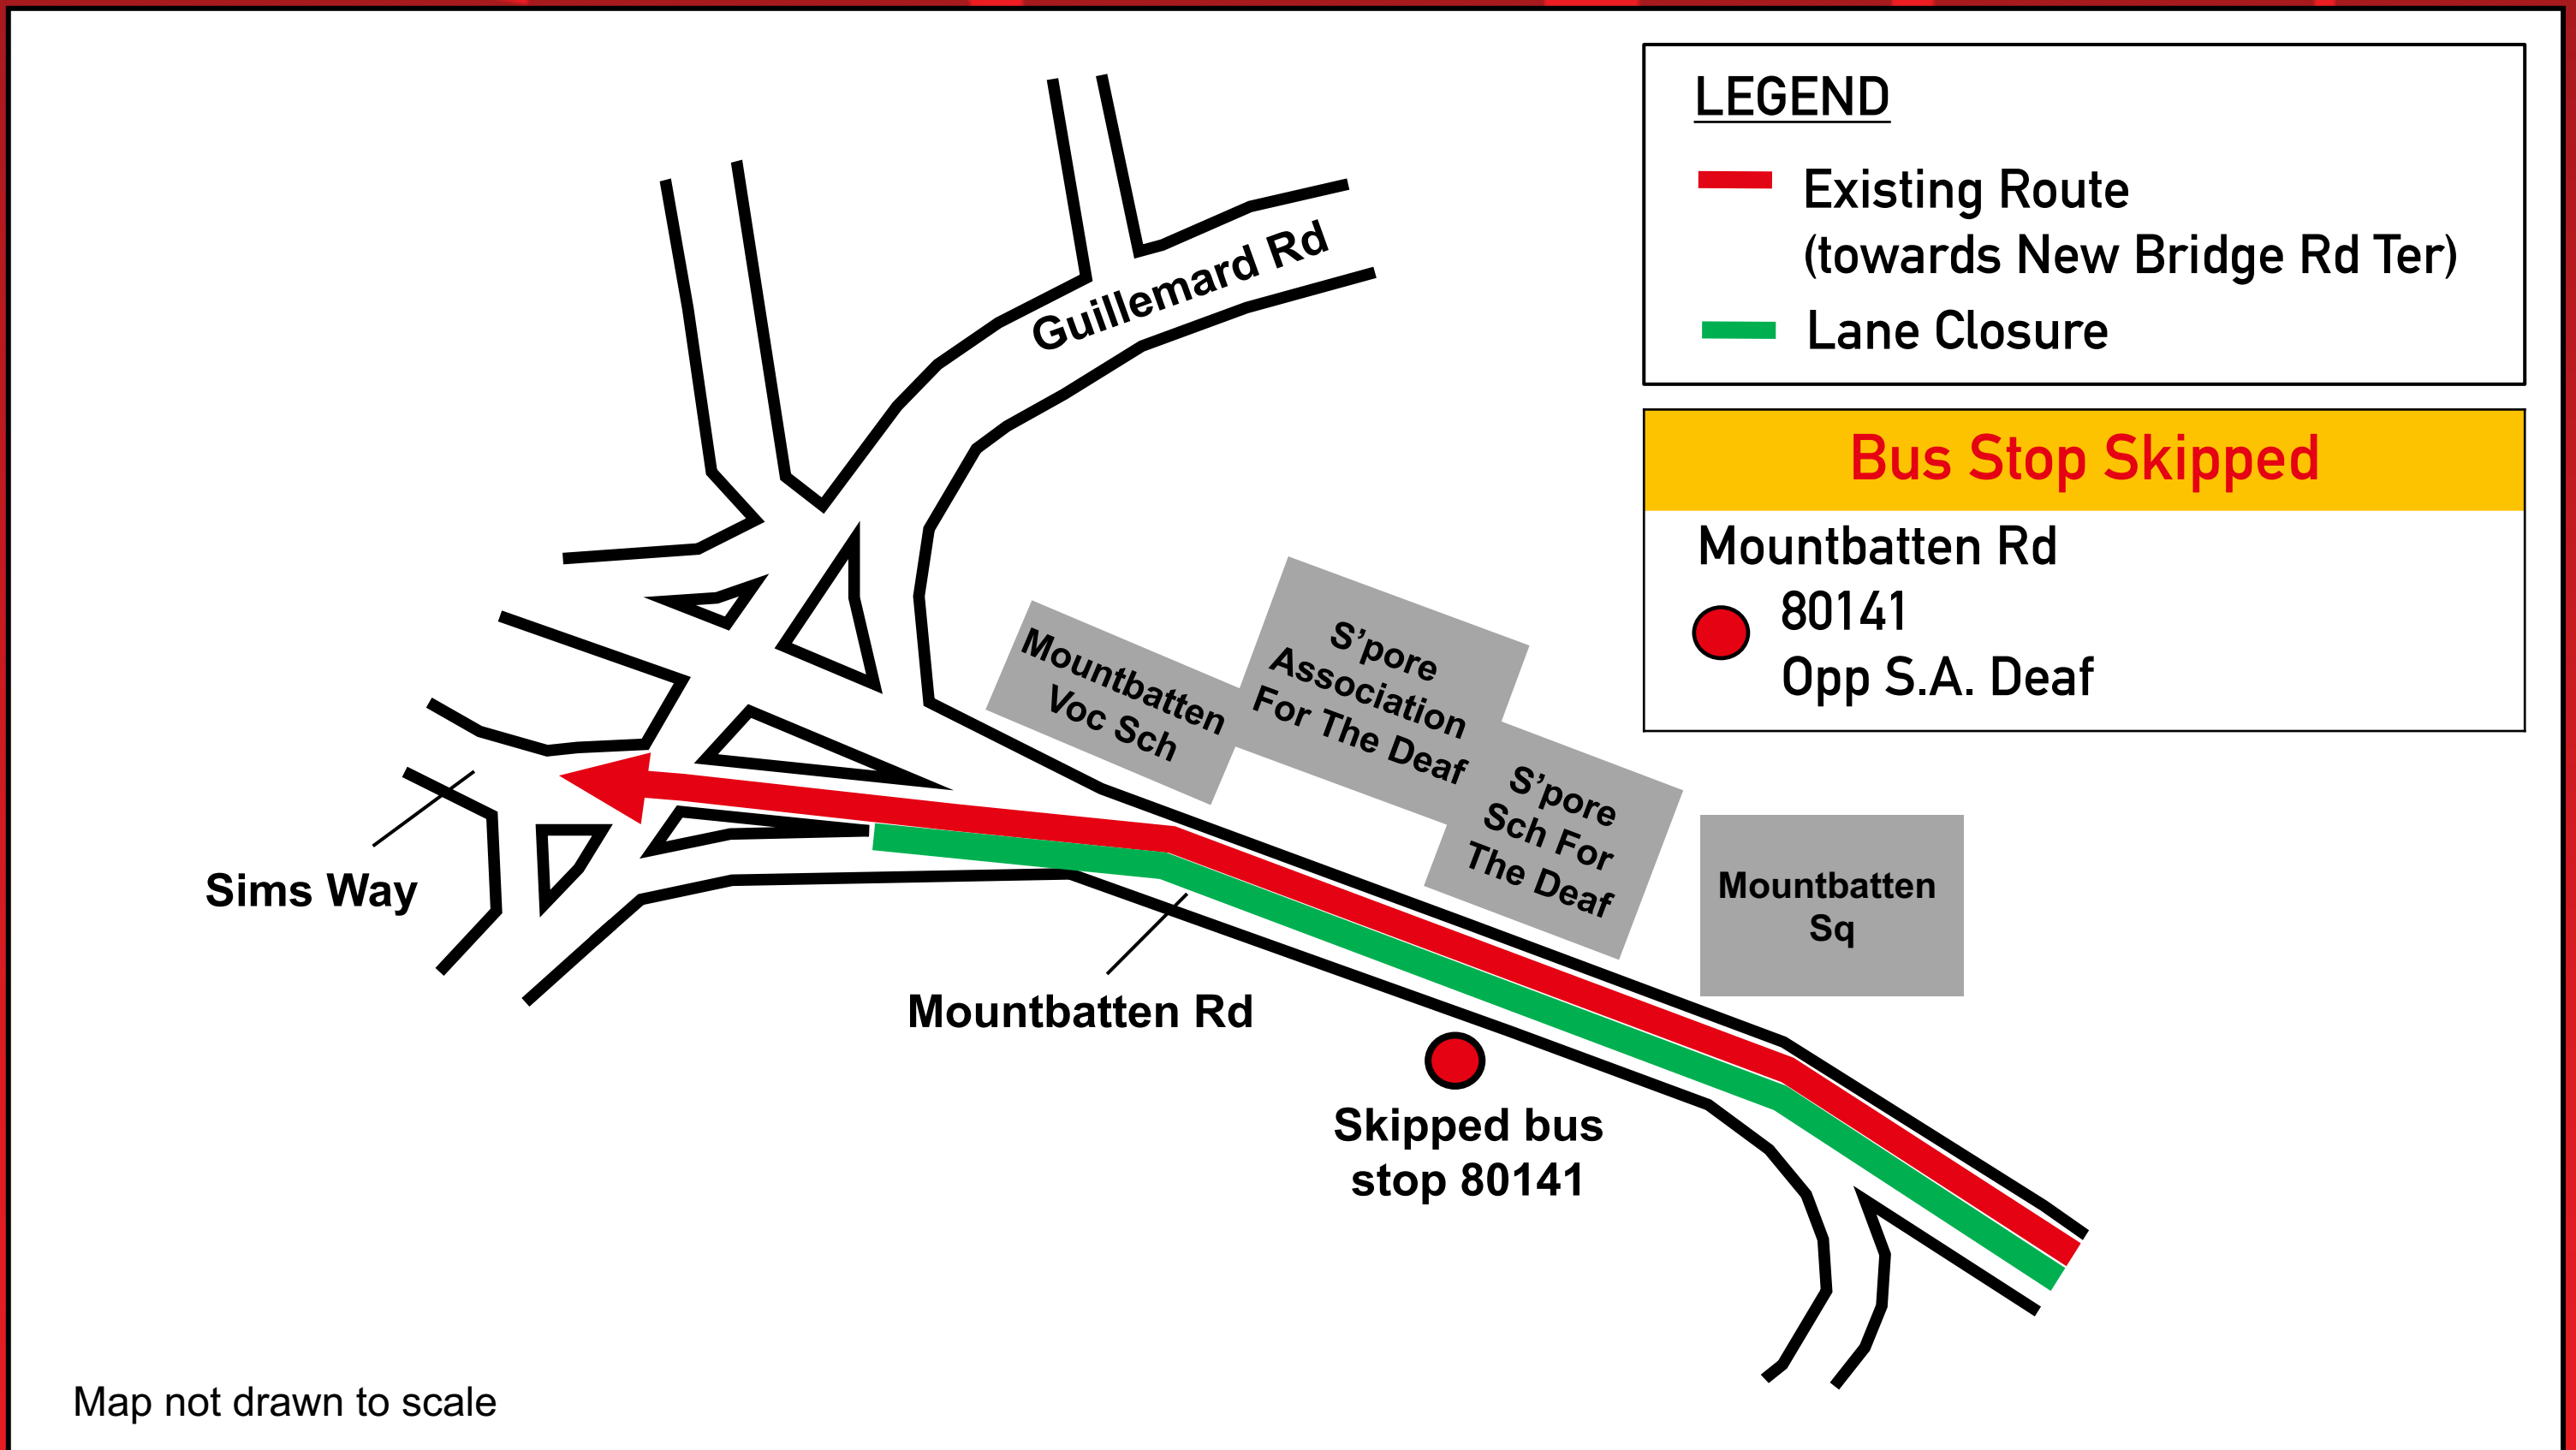

Bus Stop Skipped 路线暂不停靠车站

12

Sunday, 12 November 2017

5.30am to 8.00am

Great Eastern Women's Run 2017

Due to lane closure, Service 12 will skip the following bus stop:

由于道路的关闭，路线12将不停靠以下巴士车站：

Go-Ahead
Singapore