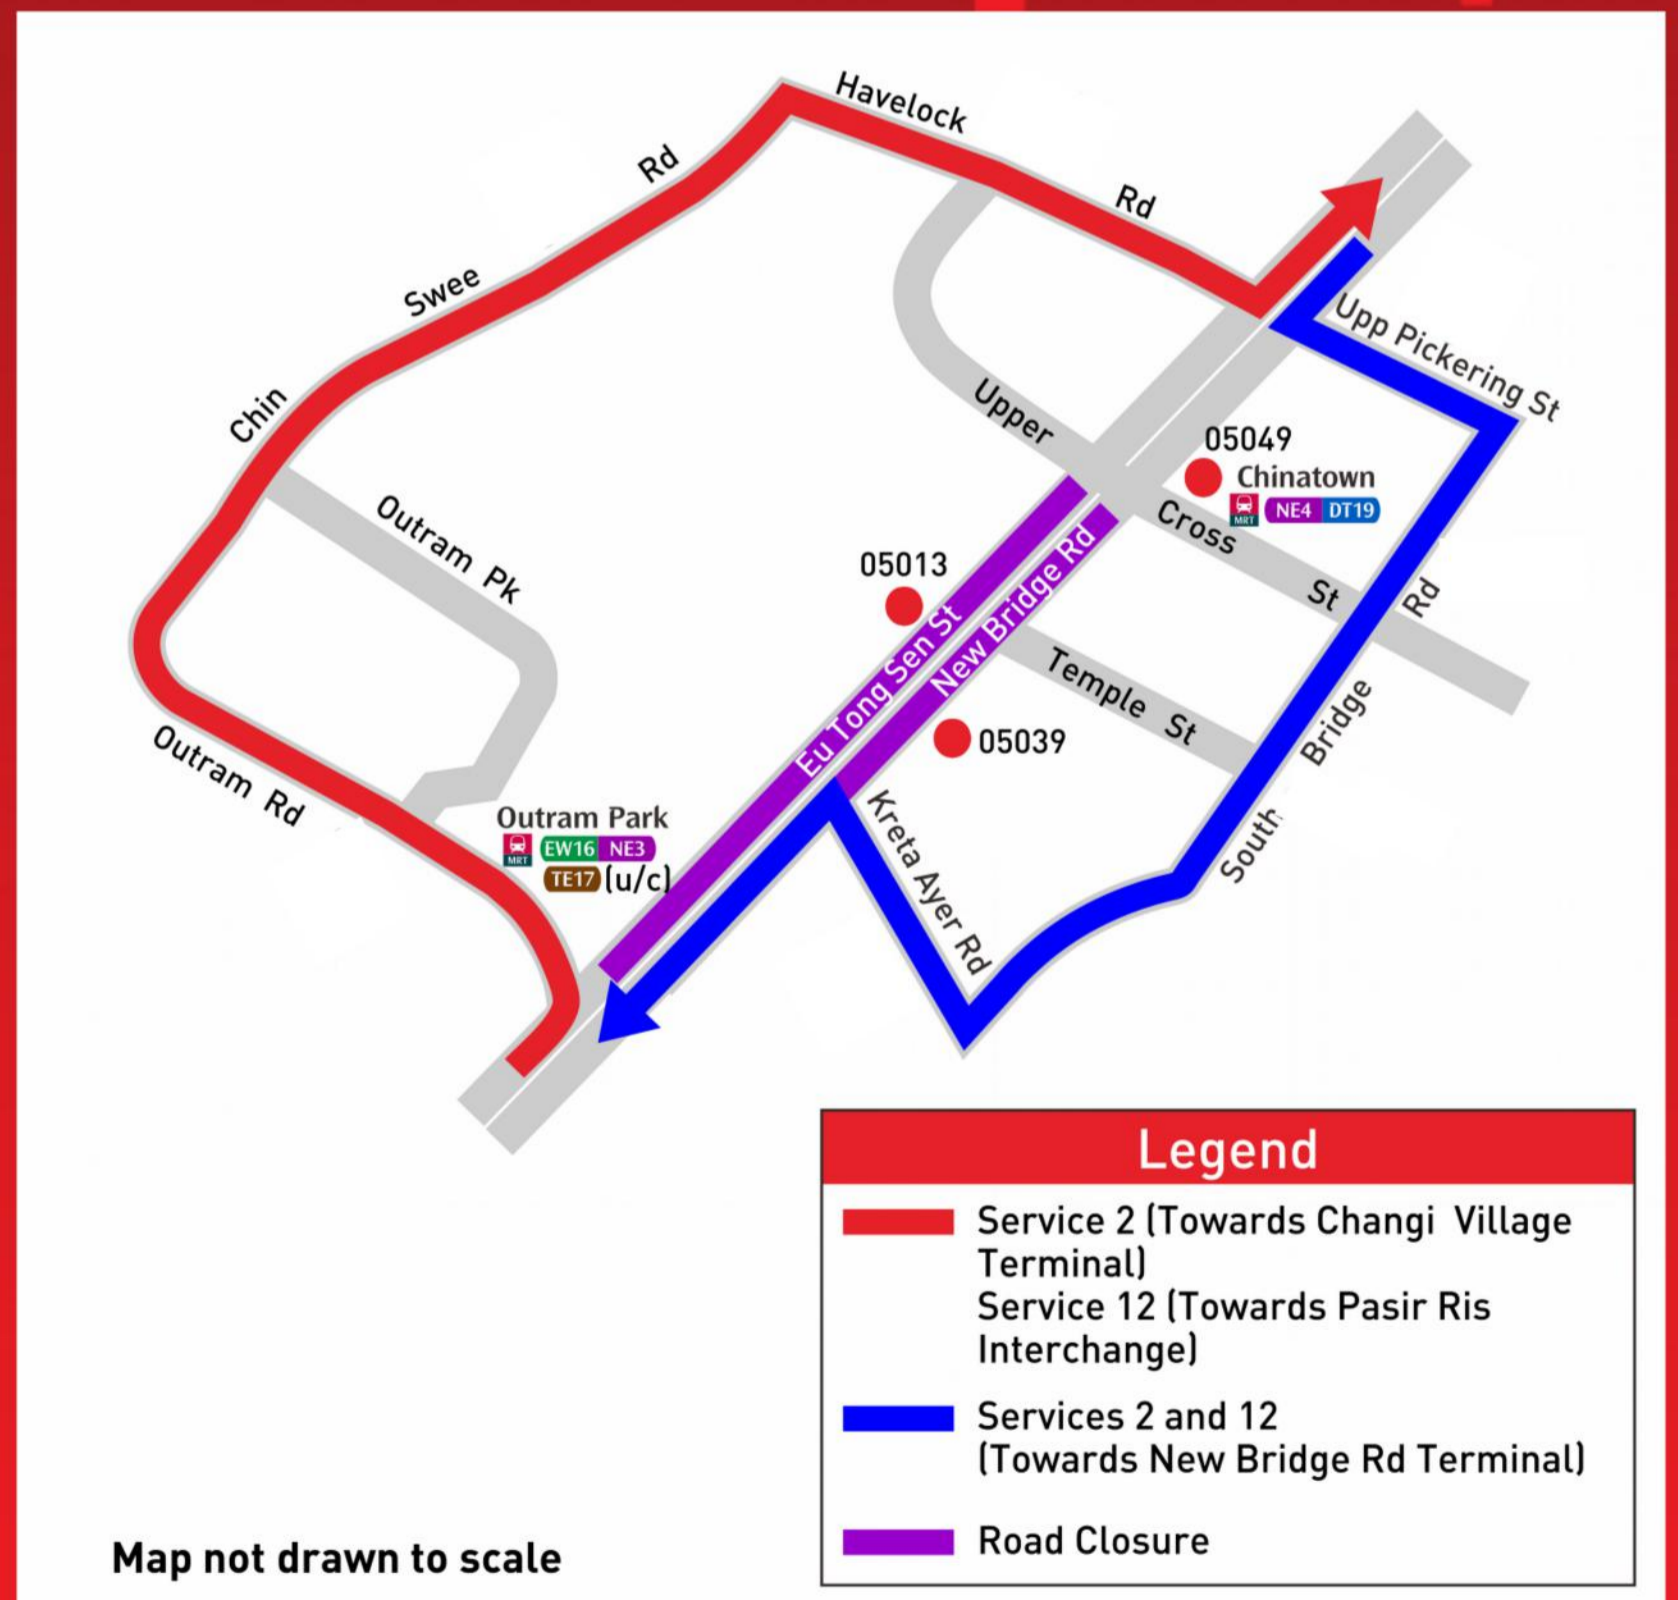

Temporary Route Diversion 路线暂时更改

2

12

Sunday, 1 October 2017
4.00pm to 11.59pm

Chinatown Mid-Autumn Festival 2017 Mass Lantern Walk

Due to road closure, Services 2 and 12 will skip the following bus stops:

由于道路的关闭，路线2和12将不停靠以下巴士车站：

Bus Stops Skipped

New Bridge Rd

- 05039 New Bridge Ctr
- 05049 Chinatown Pt

Eu Tong Sen Street

- 05013 People's Pk Cplx

Go-Ahead
Singapore

For feedback or enquiries, please contact us at
任何意见或查询，请通过以下方式与我们联系