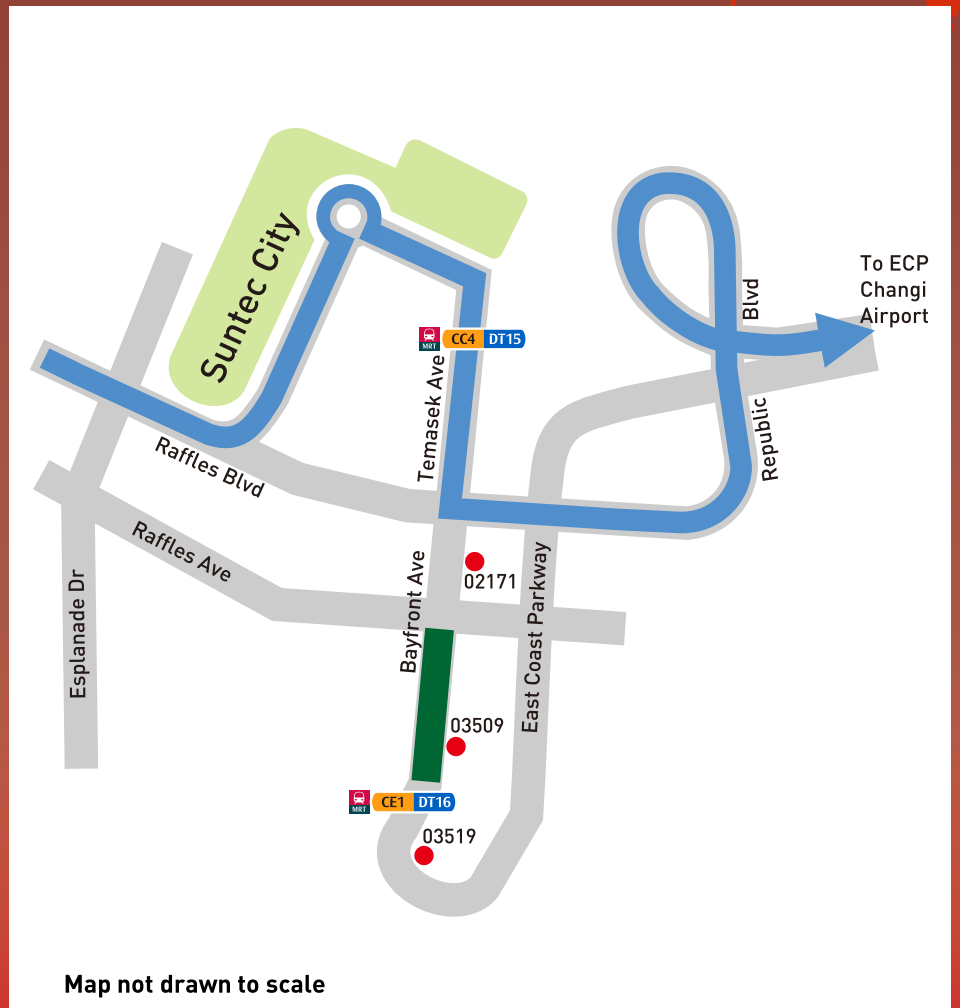

Standard Chartered Marathon 2016

Express

518

Sunday 4 December 2016

5.00am - 3.30pm

Temporary Route Diversion

路线暂时更改

Due to road closures, Services 518 will be temporarily diverted as follows:

由于道路的关闭, 路线518将暂时绕道行驶, 所停留的巴士站也会随之改变:

Bus Stops Skipped

Temasek Ave

● 02171

Opp The Ritz-Carlton

Bayfront Ave

● 03509

Marina Bay Sands Hotel

● 03519

Opp Marina Bay Sands
MICE

Legend

 Towards Pasir Ris Interchange

 Road Closure

● Bus Stop Skipped

Go-Ahead
Singapore 

For feedback or enquiries, please contact us at
任何意见或查询, 请通过以下方式与我们联系