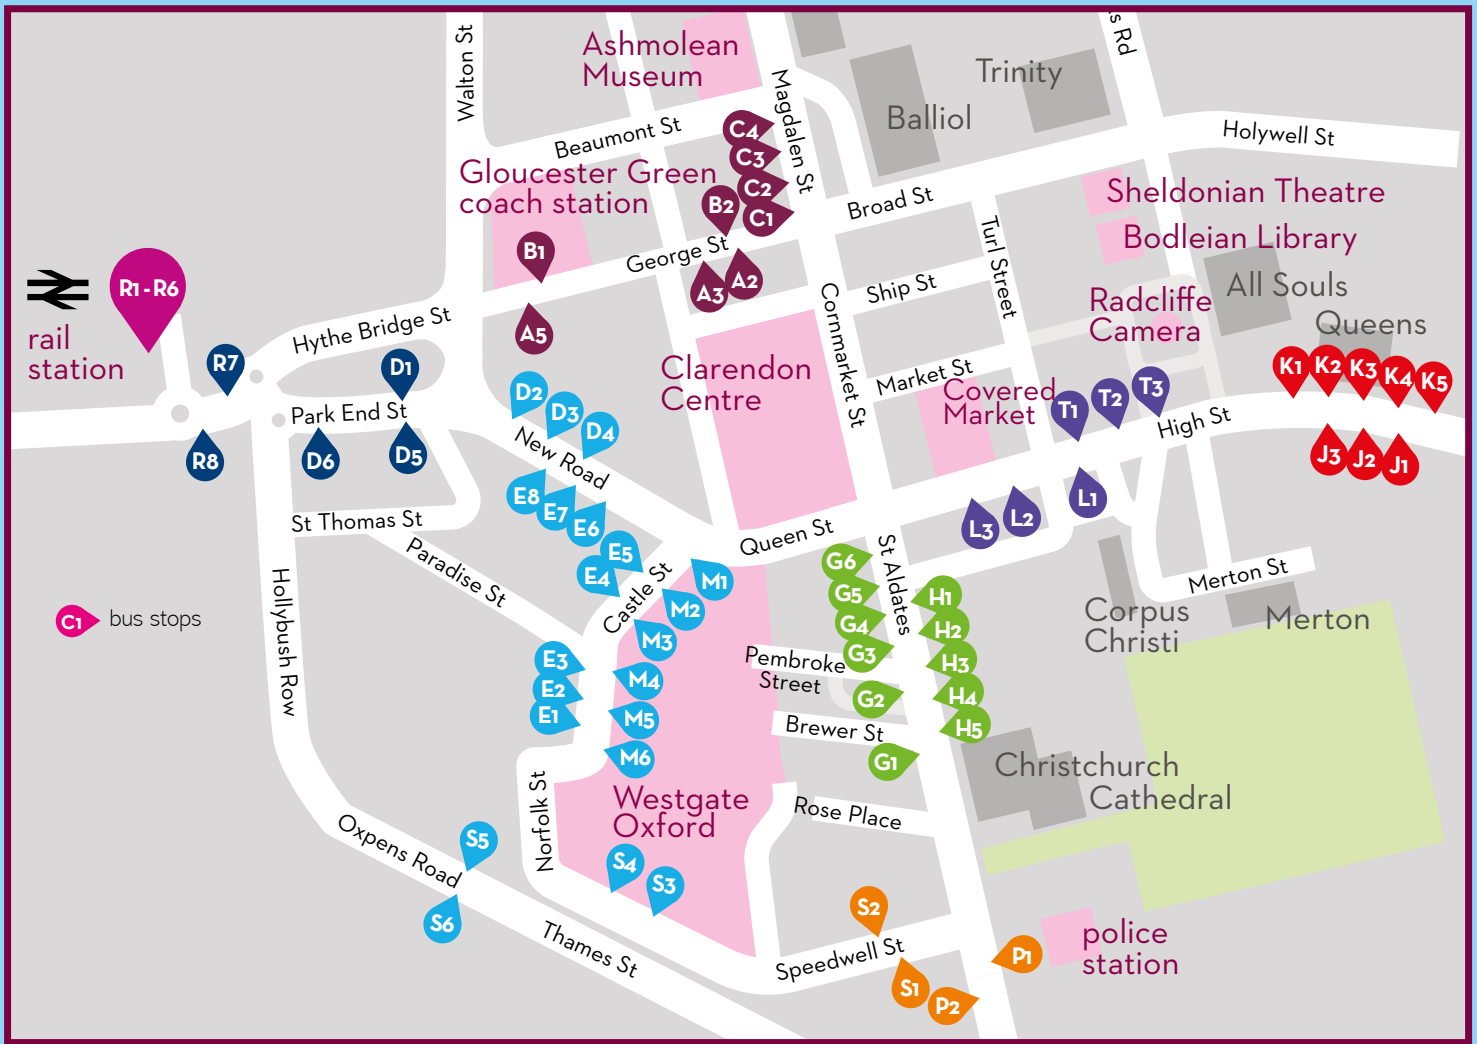

Where to catch your bus in Oxford

Route Number	From Oxford towards	Where to catch your bus	Route Number	From Oxford towards	Where to catch your bus
1, 5, N1	Cowley Centre and Blackbird Leys	R2, D1, M1, S2, G5, T2 (N1 only), K1	35	Kennington, Abingdon	E3, H2, P1
T1	Cowley, Garsington and Watlington	G4, K2	X38/X39/X40	Wallingford and Reading/Henley	E3, H3, P1
2, 2A, 2B, 2C, 2D, N2	Summertown and Kidlington	C1	park&ride300	Redbridge Park & Ride	A2, A5, M4, S2, P1
X2	Abingdon, Milton Park, Didcot and Wallingford	J3, H1, P1	park&ride300	Pear Tree Park & Ride	P2, S1, E4, B1, C2
3, N3	Rose Hill	E1, T2, K2	park&ride400	Thornhill Park & Ride	R7, D1, M3, S2, G6, K3
3A	Littlemore, Oxford Science Park or Kassam Stadium	E1, T2, K2	park&ride400	Seacourt Park & Ride	J3, L1, S1, E5, D5, R8
3B	Matthew Arnold School Rose Hill	J3, L1, S1, E6, D5, R8 R7, D1, M2, S2, G2, T2	park&ride500	Oxford Parkway Rail Station, Kidlington and Woodstock	R1, D1, B1, C3
X3, X13	Abingdon	R3, D1, D2, H1, P1, J3, L2	S1, NS1	Eynsham, Witney and Carterton	A3, A5, D5, R8
4, 4A, 4B, 4C	Wood Farm	R7, D1, M2, S2, G2, T2, K3	S2	Witney and Carterton	Gloucester Green Bay 8, B2
4, 4B	Botley and Abingdon	J3, L1, S1, E6, D5, R8	S3, NS3	Woodstock, Chipping Norton and Charlbury	R5, D1, Gloucester Green Bay 8, B2
X5	Milton Keynes and Cambridge	Gloucester Green Bay 11	S4	Deddington and Banbury	C4
6	Wolvercote	C3	S5, NS5	Bicester Bicester (via JR Hospital)	C4 S2, G1, T2, K3
7, N7	Kidlington and Woodstock	B1, B2, C3 Evening journeys: R5, D1, Gloucester Green Bay 8, B2, C3	S8, NS8	Abingdon, Grove and Wantage	H4, P1
7A	Yarnton	C4	S9	Grove and Wantage	H4, S1, E7, D5, R8
8, 9, N8	Headington and Barton/Risinghurst	E2, T2, K4	66	Swindon	Gloucester Green Bay 12, D5, R8
X8*	Thame	R5, M5, S2, T1	X90	London	Gloucester Green Bay 5, S4, K5
10, N10	Cowley Centre and JR Hospital	S2, G4, T2 (N10 only), K1	Oxford Tube	London	Gloucester Green Bay 3, S4, K4
11	Freeland and Witney	E7, D5, R8	the airline LHR	Heathrow Airport	Gloucester Green, S4, K5
12	Greater Leys	G4, K2	the airline LGW	Gatwick Airport	Gloucester Green, S4, K5
13	JR Hospital	R4, D1, D2, M2, S2, G3, T2, K3	280*	Aylesbury	R5, D1, M5, S2, T1
X13	JR Hospital	P2, G3, T2, K3	BROOKESbusU1	Botley Road and Harcourt Hill Campus	J3, L1, S1, E7, D5, R8
14, 14A	JR Hospital	R4, D1, B1, C4	BROOKESbusU1	Headington and Wheatley Campus	R7, D1, M5, S2, T1, K4
16, 16A	Minchery Farm	H4, P1	BROOKESbusU5	Cowley, Headington Campus and Marston	P2, G4, T1, K4
25A	Upper Heyford and Bicester	C4	BROOKESbusU1X	Botley Road and Harcourt Hill Campus	L1, R8
X32/X34	Didcot, Milton Park, Harwell and Wantage	H3, P1, J3 (X32 only)	BROOKESbusU1X	Headington and Wheatley Campus	R7, T1
34	Abingdon, Harwell and Wantage	H4, P1			