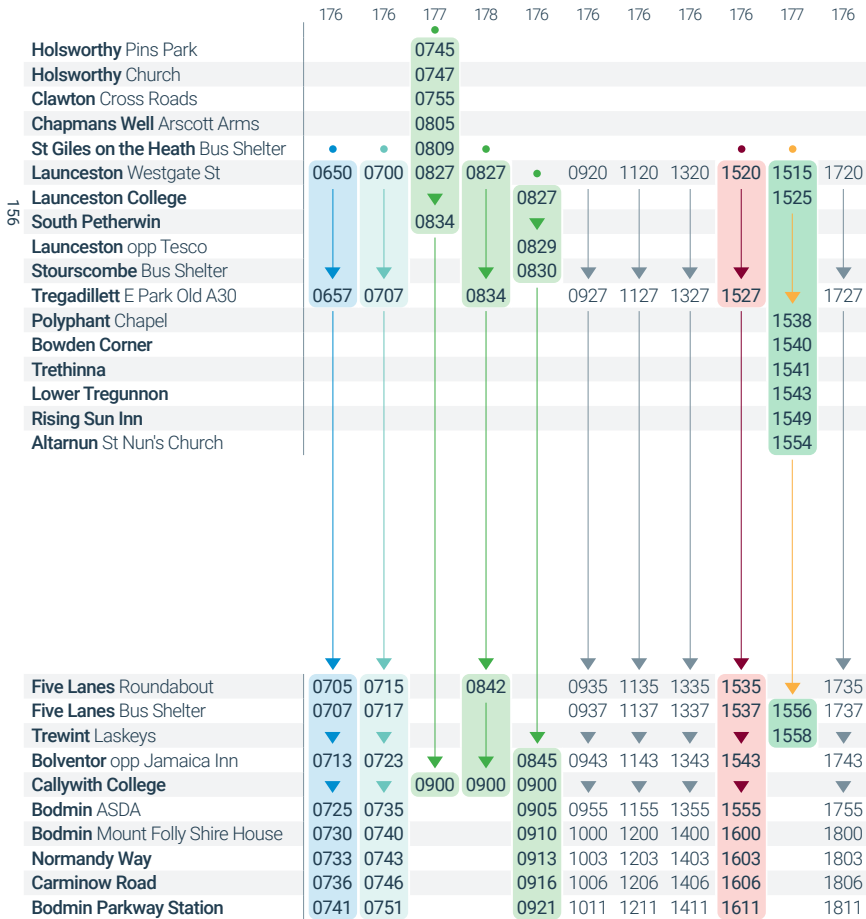

Mondays to Saturdays except bank holidays

- Mondays to Fridays only
- Mondays to Fridays on schooldays only
- Every Saturday Mondays to Fridays during school holidays
- Saturdays only
- Callywith College days only

Due to COVID 19 restrictions these trips are School services only & closed to the public