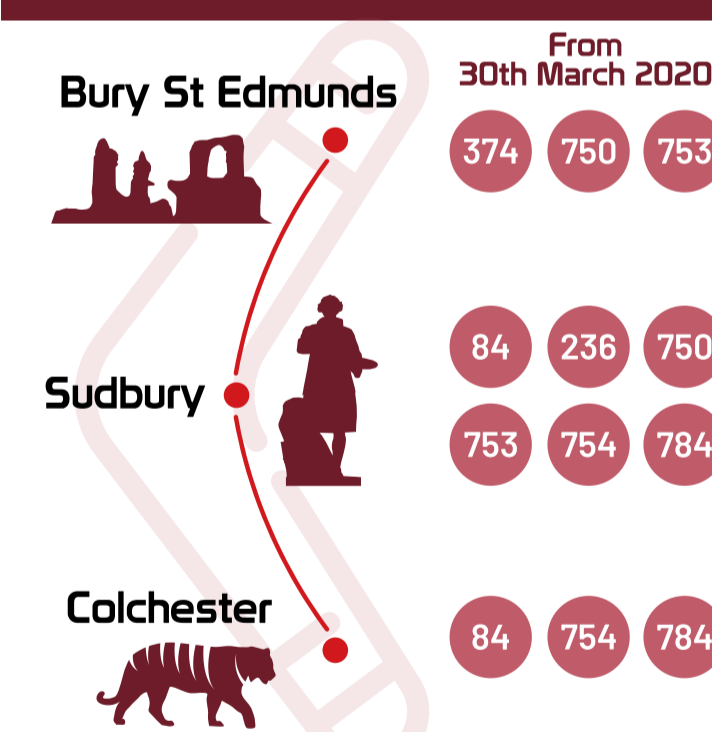

Code
Sch Schooldays Only
Hol Runs on Mondays to Fridays during school holidays
Th Runs on Thursdays only
NS Not Saturdays

Unit 6-7 Stephenson Road, Clacton on Sea, Essex, CO15 4XA

services@chambersbus.co.uk

03301 020801

chambersbus.co.uk

getting in touch with us

chambers boomerang

£8.50 any day
£35 per week
£99 per month

Travel anywhere
Discounts for under 20's
inc. only £1.20* Saturday single fare
*prices correct at time of print
**Taking you there...
...bringing you back**
up to every 30 mins

Free Wi-Fi (on most buses)

www.chambersbus.co.uk/boomerang