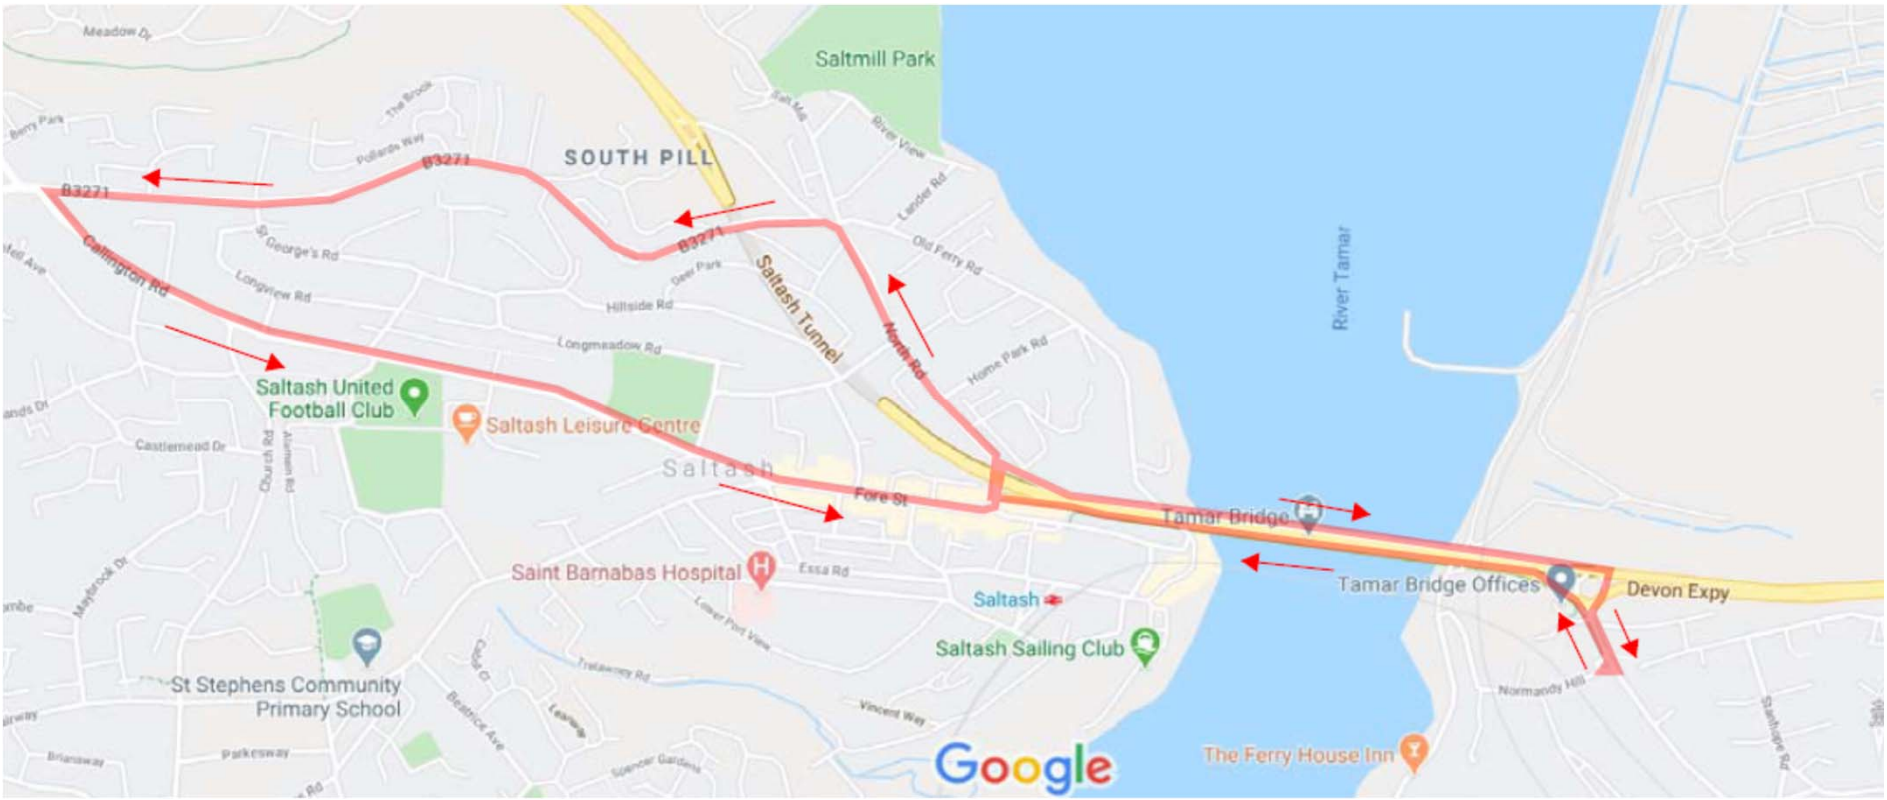

Tamar Bridge Shuttle Bus Service

Service	TB1	TB1	TB1	TB1	TB1	TB1	TB1	TB1	TB1	TB1	TB1	TB1	TB1	TB1	TB1	TB1	TB1	TB1	TB1	TB1	TB1	TB1			
Pemros Road Top	0030	0100	0130	0200	0300	0330	00	30	past each hour	0600	0615	0630	0645	00	15	30	45	past each hour	1900	1930	00	30	past each hour	2330	0000
Saltash North Road	0032	0102	0132	0202	0302	0332	02	32	until	0602	0617	0632	0647	02	17	32	47	until	1902	1932	02	32	until	2332	0002
Callington Road Shops	0035	0105	0135	0205	0305	0335	05	35	until	0606	0621	0636	0651	06	21	36	51	until	1905	1935	05	35	until	2335	0005
Saltash Fore Street Bottom	0038	0108	0138	0208	0308	0338	08	38	until	0610	0625	0640	0655	10	25	40	55	until	1908	1938	08	38	until	2338	0008
Pemros Road Top	0040	0110	0140	0210	0310	0340	10	40	past each hour	0612	0627	0642	0657	12	27	42	57	past each hour	1910	1940	10	40	past each hour	2340	0010

Operating from 12 noon on Sunday 2nd August for approximately 10 weeks

For more information, please contact our Customer Experience team on 01752 662 271