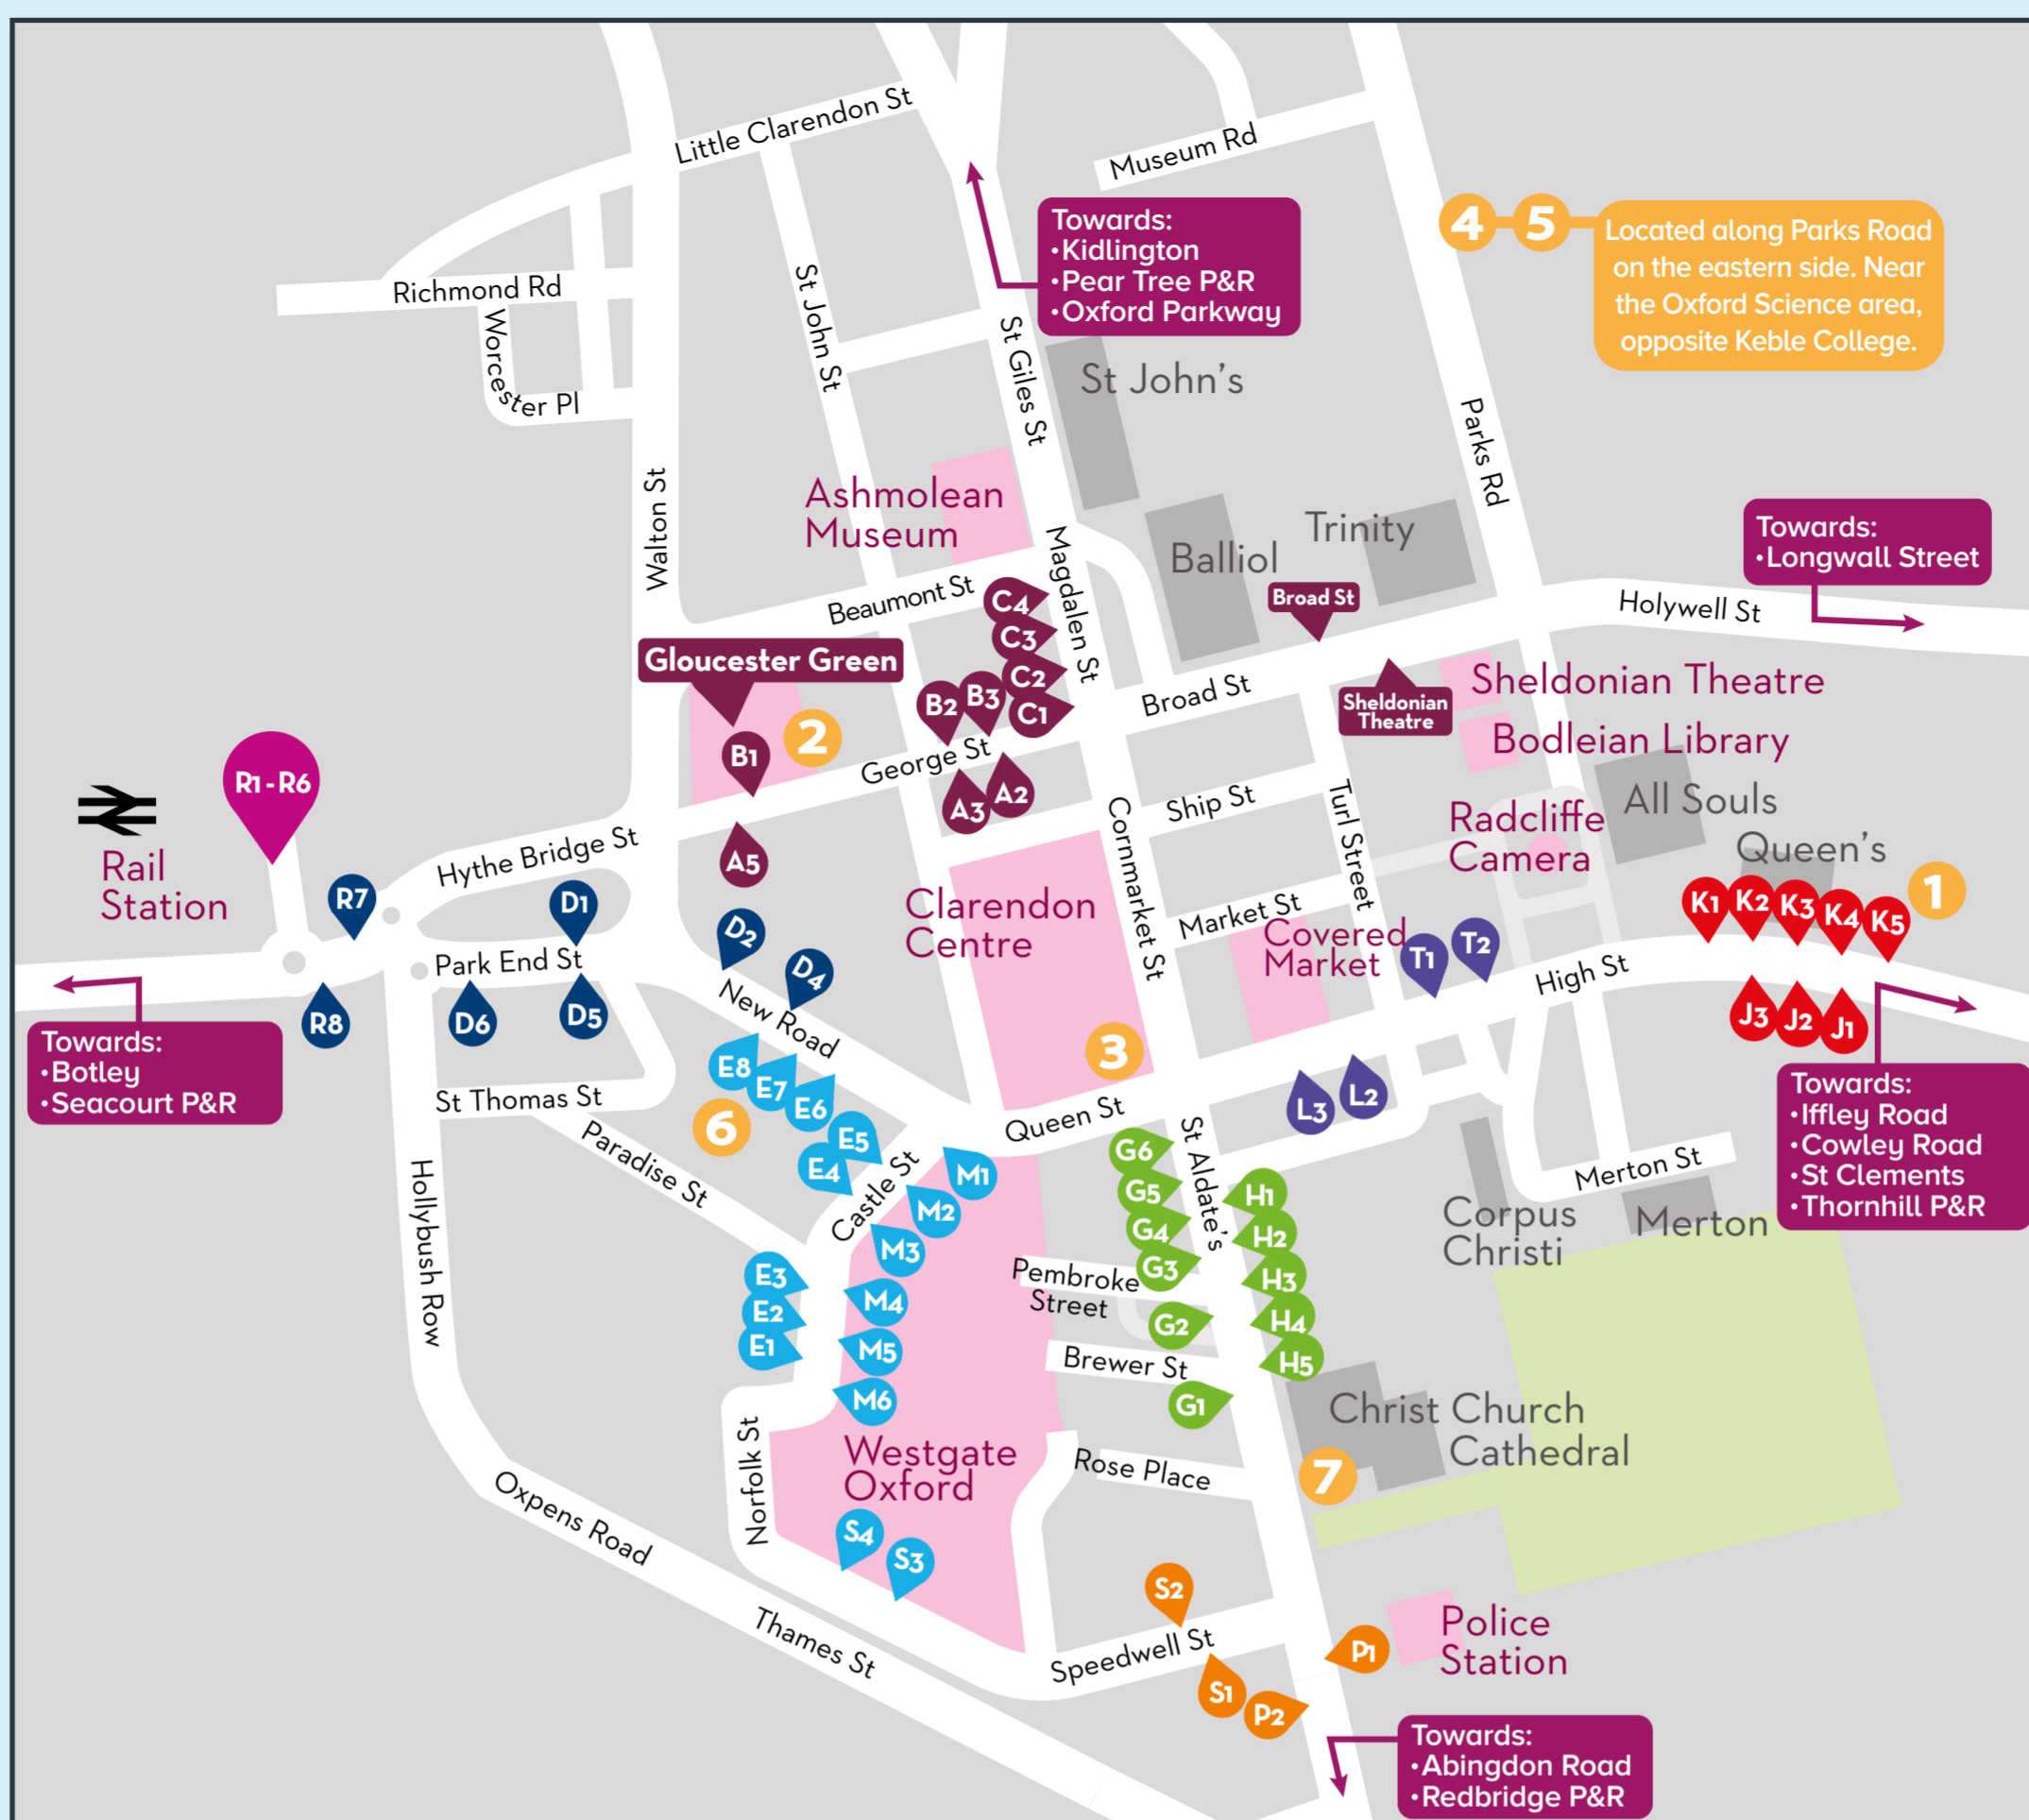

cityX3

towards Abingdon

J3 H1 P1

city13

towards JR Hospital

R4 D1 D2 M2 S2 G3 T2 K3

city15

towards Churchill Hospital & Wood Farm

J3 L2 S1 E7 D5 R8

towards Wheatley

R7 D1 M5 S2 T1 K4

BROOKESbusU5

towards Marston

P2 G4 K4

Key destinations:

- 1 City Sightseeing Visitor Information Point**
44-45 High Street, Oxford, OX1 4AP
- 2 Oxford Bus Company Gloucester Green Travel Shop**
89 Gloucester Green, Oxford, OX1 2BU
- 3 Carfax Tower**
Queen Street, Oxford, OX1 1ET
- 4 Pitt Rivers Museum**
Parks Road, Oxford, OX1 3PP
www.prm.ox.ac.uk
- 5 Museum of Natural History**
Parks Road, Oxford, OX1 3PW
www.oum.ox.ac.uk
- 6 Oxford Castle & Prison**
44-46 Oxford Castle, Oxford, OX1 1AY
www.oxfordcastleandprison.co.uk
- 7 Christ Church Cathedral**
St Aldate's, Oxford, OX1 1DP
www.chch.ox.ac.uk

Thames Travel

11 towards Chalgrove and Watlington

G4 K2

ST1 towards Harwell

Broad St

ST2 towards JR Hospital

R7 D1 B1 B3

ST2 towards Wytham

A2 A5 M4 S2 P1

park&ride400

towards Thornhill

R7 D1 M3 S2 G6 K3

park&ride400

towards Seacourt

J3 L2 S1 E5 D5 R8

park&ride500