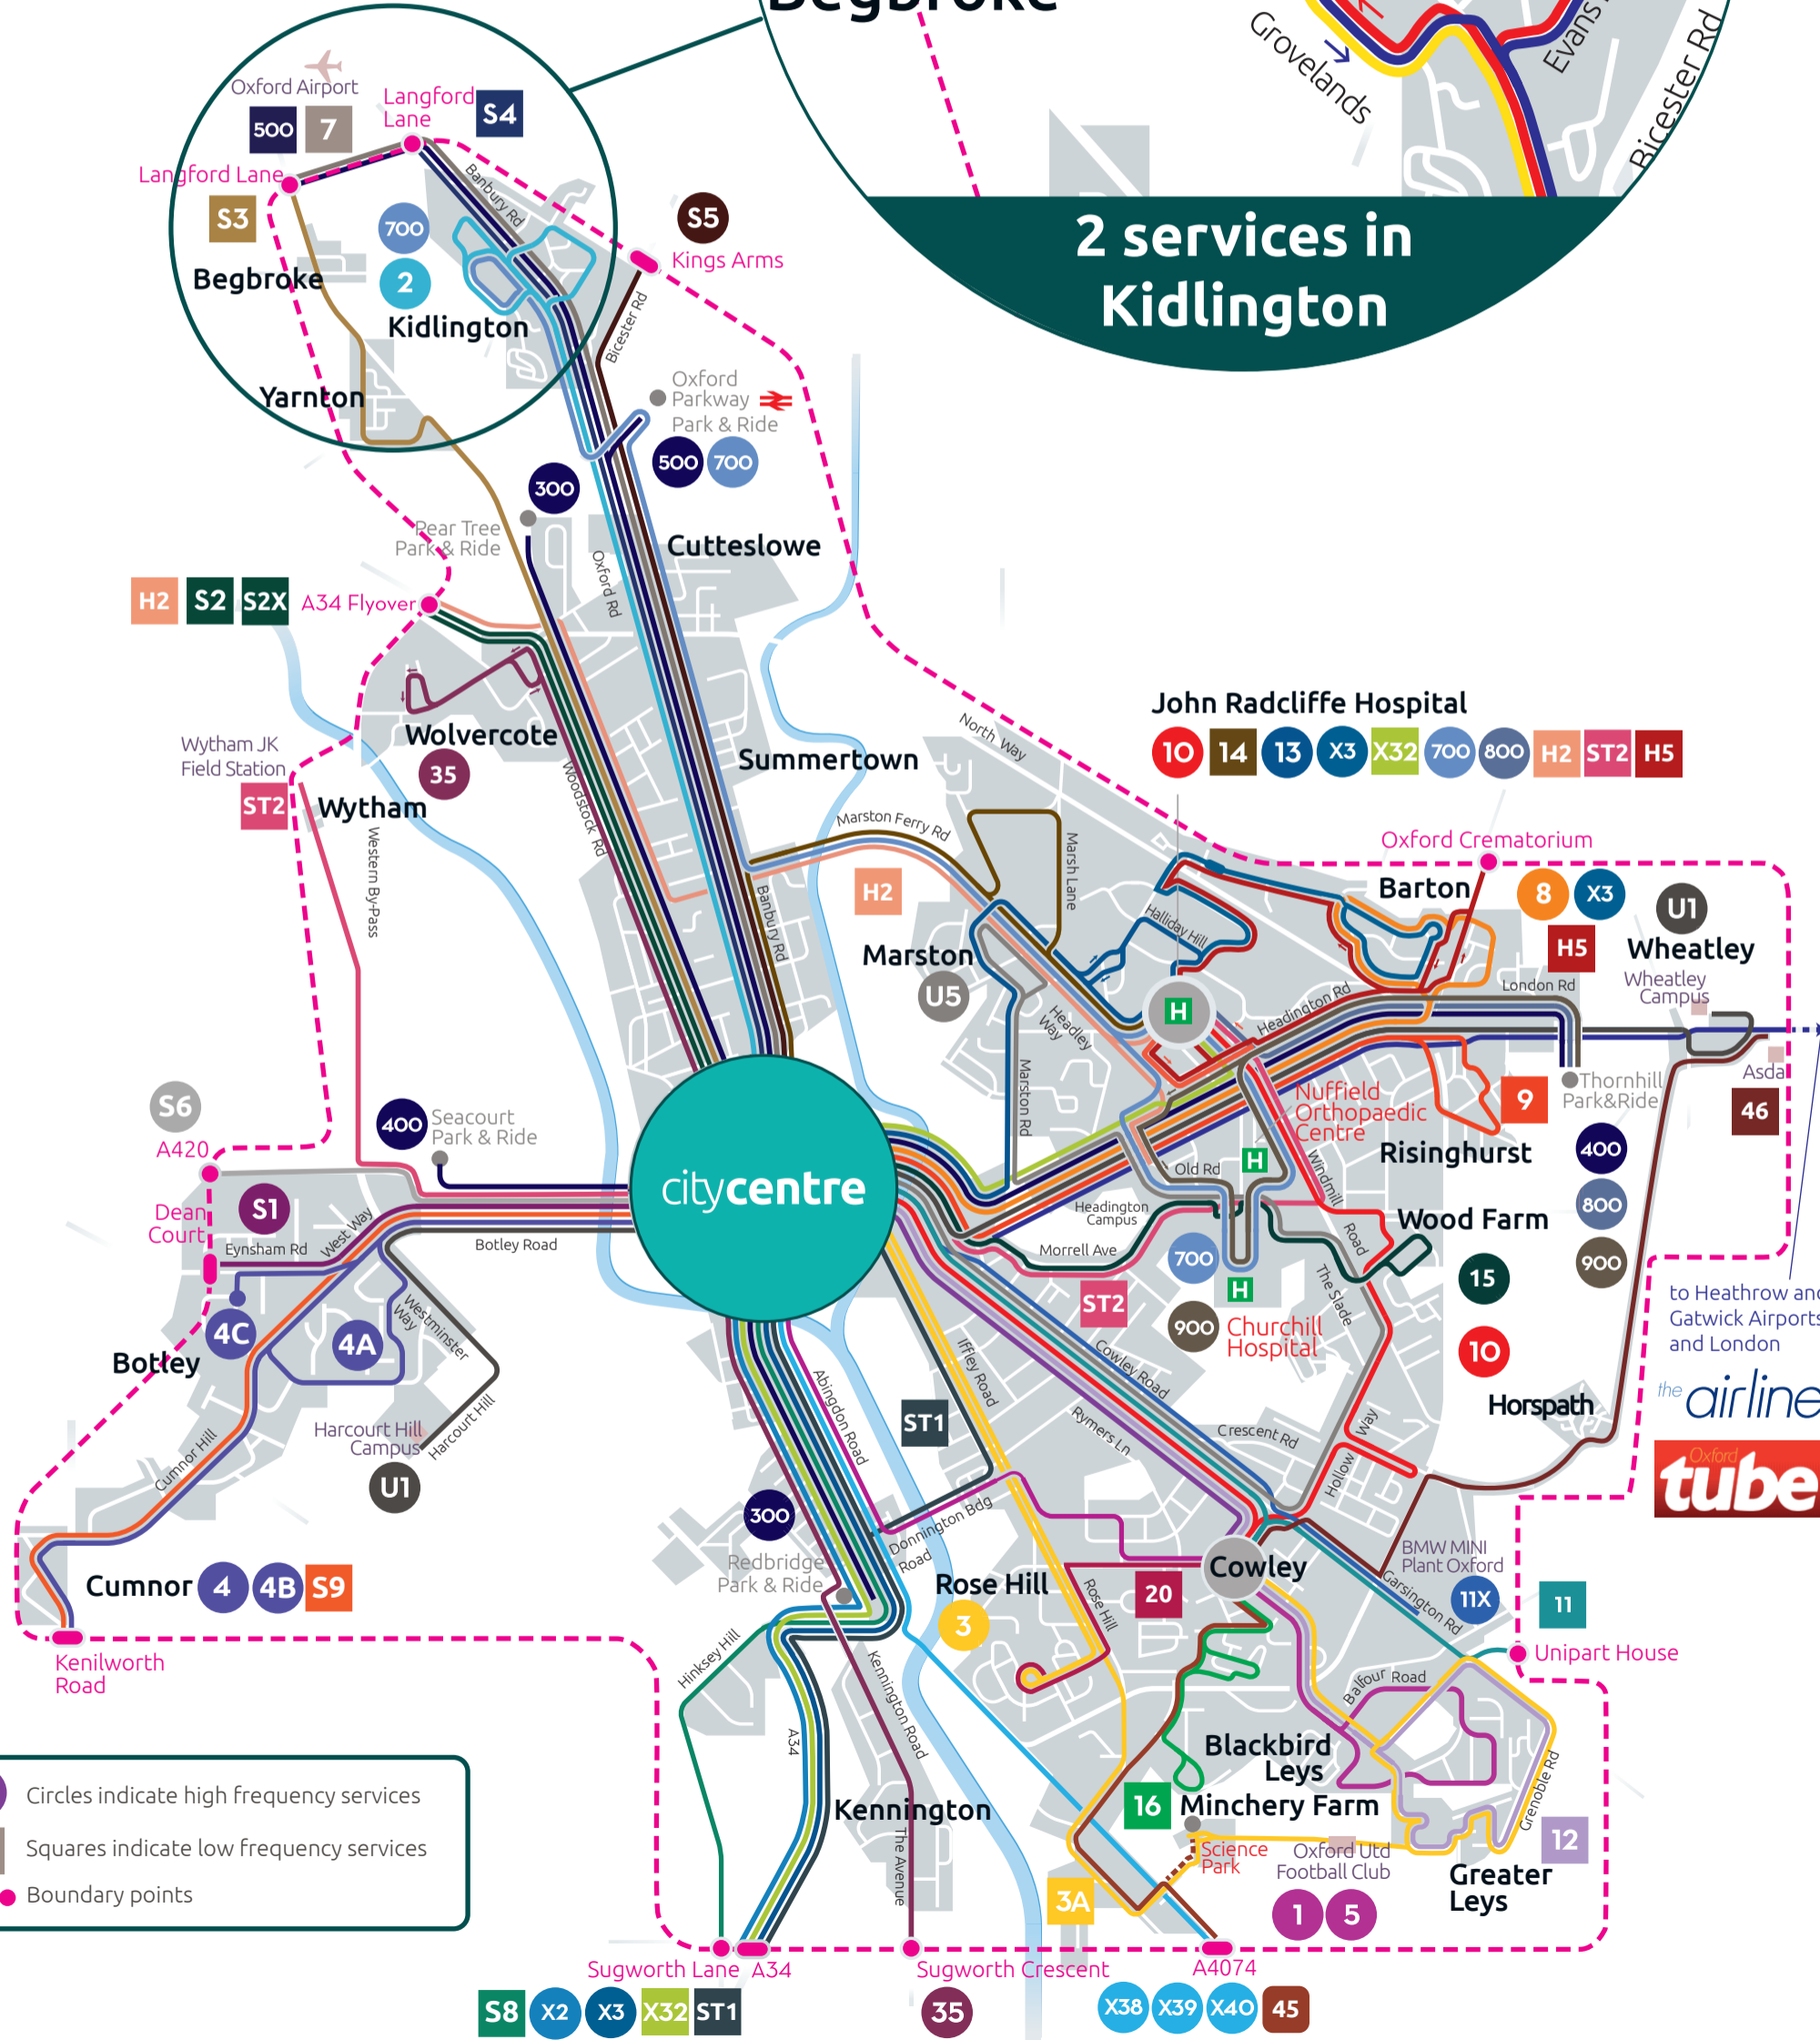

Oxford SmartZone

key

- Circles indicate high frequency services
- Squares indicate low frequency services
- Boundary points

to Heathrow and Gatwick Airports and London
the **airline**
tube