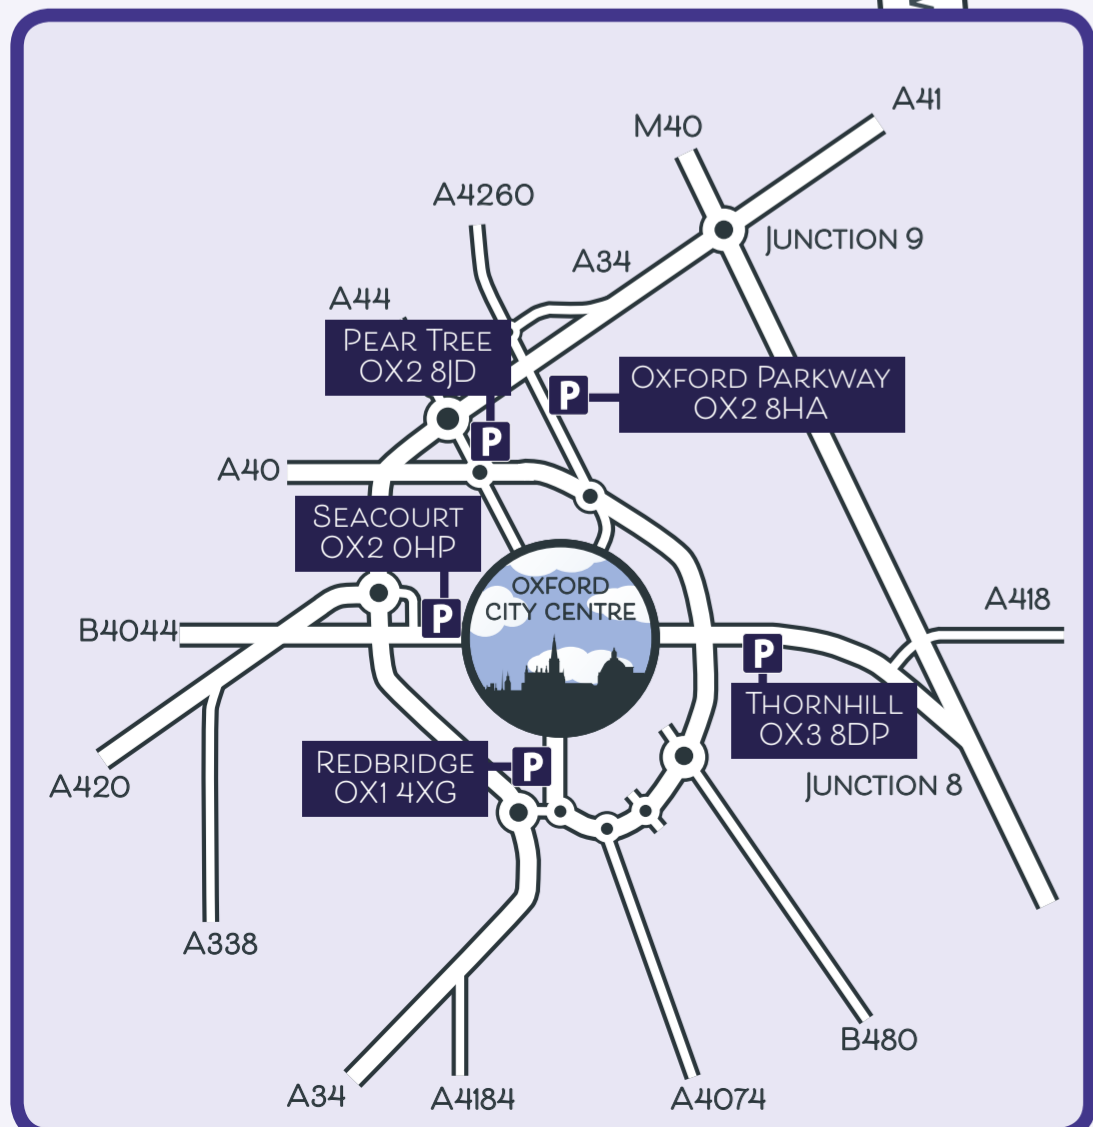

WHERE TO CATCH YOUR PARK&RIDE BUS...

KEY DESTINATIONS

- 1 Oxford Bus Company Gloucester Green Travel Shop**
89 Gloucester Green
Oxford, OX1 2BU
- 2 Oxford Bus Company High Street Travel Shop**
44-45 High Street
Oxford, OX1 4AP
- 3 Tourist Information Centre**
15-16 Broad Street
Oxford, OX1 3AS
www.experienceoxfordshire.org
- 4 Pitt Rivers Museum**
South Parks Road
Oxford, OX1 3PP
www.prm.ox.ac.uk
- 5 Museum of Natural History**
South Parks Road
Oxford, OX1 3PW
www.oum.ox.ac.uk
- 6 Oxford Castle Unlocked**
44-46 Oxford Castle
Oxford, OX1 1AY
www.oxfordcastleunlocked.co.uk
- 7 Carfax Tower**
Queen Street
Oxford, OX1 1ET
- 8 Christ Church Cathedral**
St Aldate's
Oxford, OX1 1DP
www.chch.ox.ac.uk

SMARTCARD TRAVEL OPTIONS

Buy your single/return tickets from your bus driver (park&ride fares shown overleaf)

PARK&RIDE MULTI-TRIP PRODUCT
12 single journeys to or from any park&ride site (park&ride services only). Valid for 12 months.

Only £14.50

ADULT TIME-BASED PRODUCT
Unlimited travel on all park&ride services

1 week	£13
4 weeks	£42
13 weeks	£113
1 year	£370

AUTOPAY
The hassle free way to top-up your key. We'll keep your key topped-up each month, saving you the hassle of doing it yourself.

- Gloucester Green, Oxford
- 44-45 High Street, Oxford (near Queens Lane)

DON'T FORGET TO DOWNLOAD OUR FREE M-TICKETING APP!