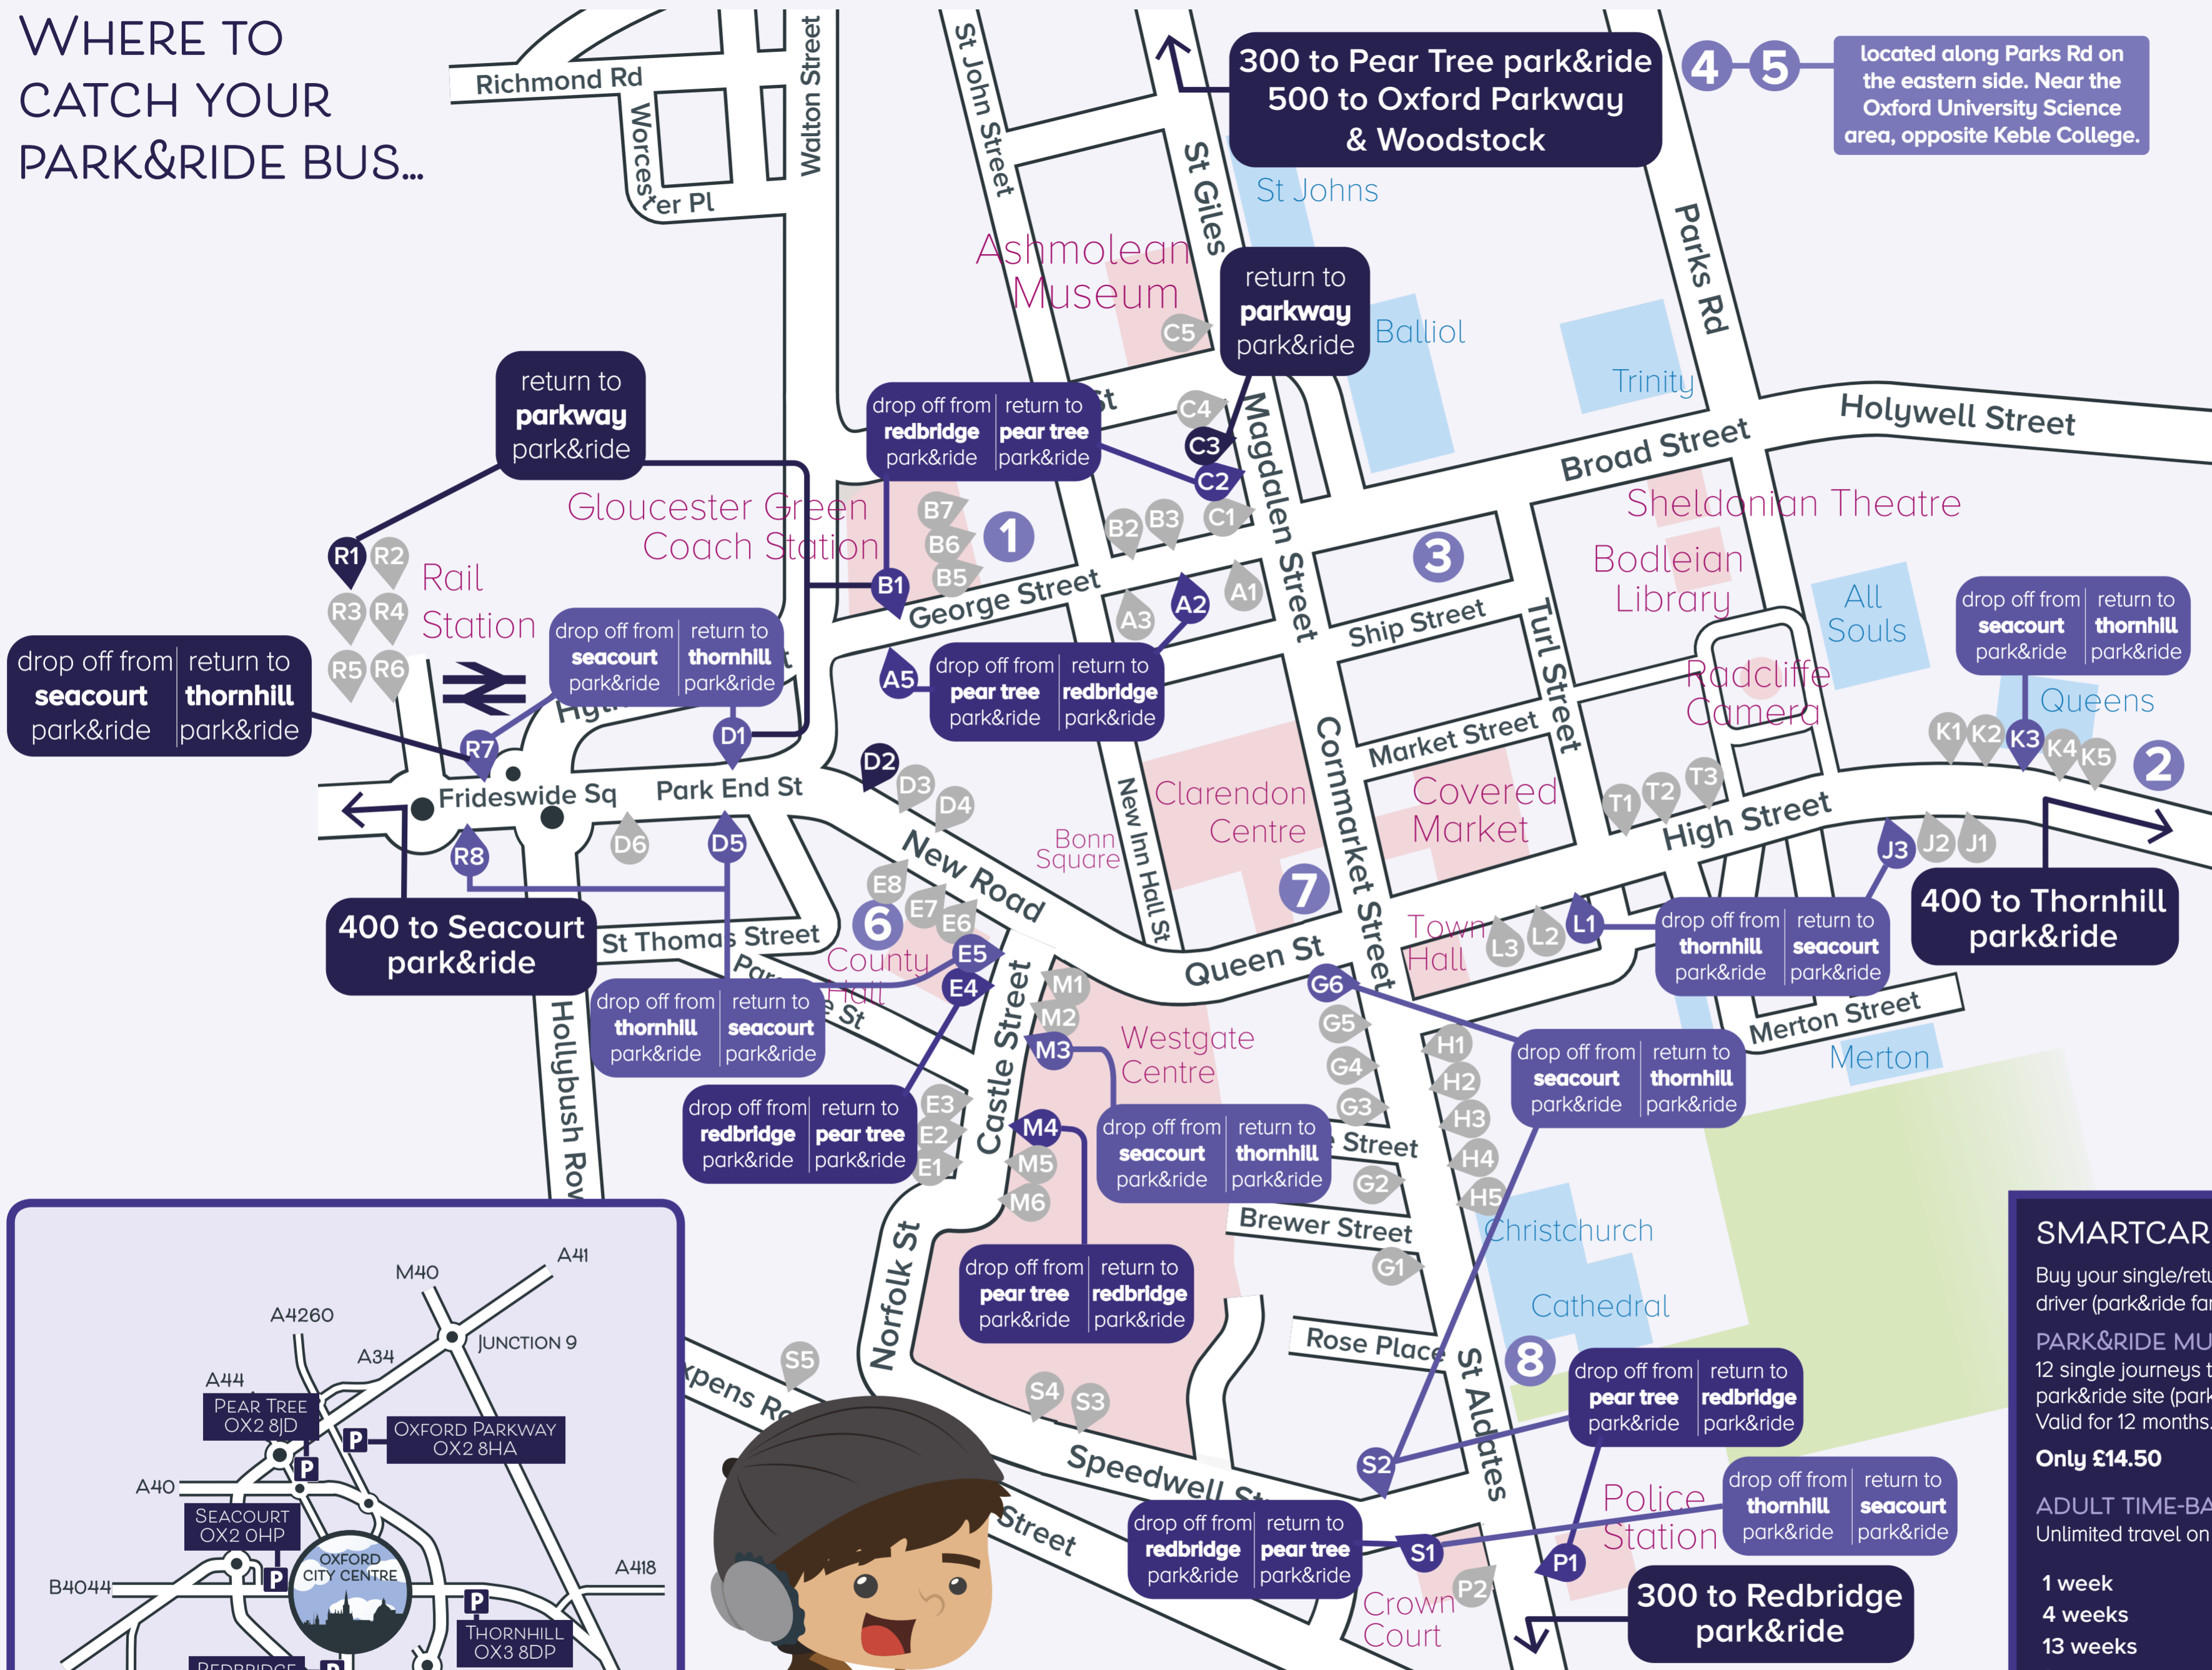

WHERE TO CATCH YOUR PARK&RIDE BUS...

KEY DESTINATIONS

- 1 Oxford Bus Company Gloucester Green Travel Shop**
89 Gloucester Green
Oxford, OX1 2BU
- 2 Oxford Bus Company High Street Travel Shop**
44-45 High Street
Oxford, OX1 4AP
- 3 Tourist Information Centre**
15-16 Broad Street
Oxford, OX1 3AS
www.experienceoxfordshire.org
- 4 Pitt Rivers Museum**
South Parks Road
Oxford, OX1 3PP
www.prm.ox.ac.uk
- 5 Museum of Natural History**
South Parks Road
Oxford, OX1 3PW
www.oum.ox.ac.uk
- 6 Oxford Castle Unlocked**
44-46 Oxford Castle
Oxford, OX1 1AY
www.oxfordcastleunlocked.co.uk
- 7 Carfax Tower**
Queen Street
Oxford, OX1 1ET
- 8 Christ Church Cathedral**
St Aldate's
Oxford, OX1 1DP
www.chch.ox.ac.uk

SMARTCARD TRAVEL OPTIONS

Buy your single/return tickets from your bus driver (park&ride fares shown overleaf)

PARK&RIDE MULTI-TRIP PRODUCT
12 single journeys to or from any park&ride site (park&ride services only). Valid for 12 months.

Only £14.50

ADULT TIME-BASED PRODUCT
Unlimited travel on all park&ride services

1 week	£13
4 weeks	£42
13 weeks	£113
1 year	£370

AUTOPAY
The hassle free way to top-up your key. We'll keep your key topped-up each month, saving you the hassle of doing it yourself.

- Gloucester Green, Oxford
- 44-45 High Street, Oxford (near Queens Lane)

DON'T FORGET TO DOWNLOAD OUR FREE M-TICKETING APP!