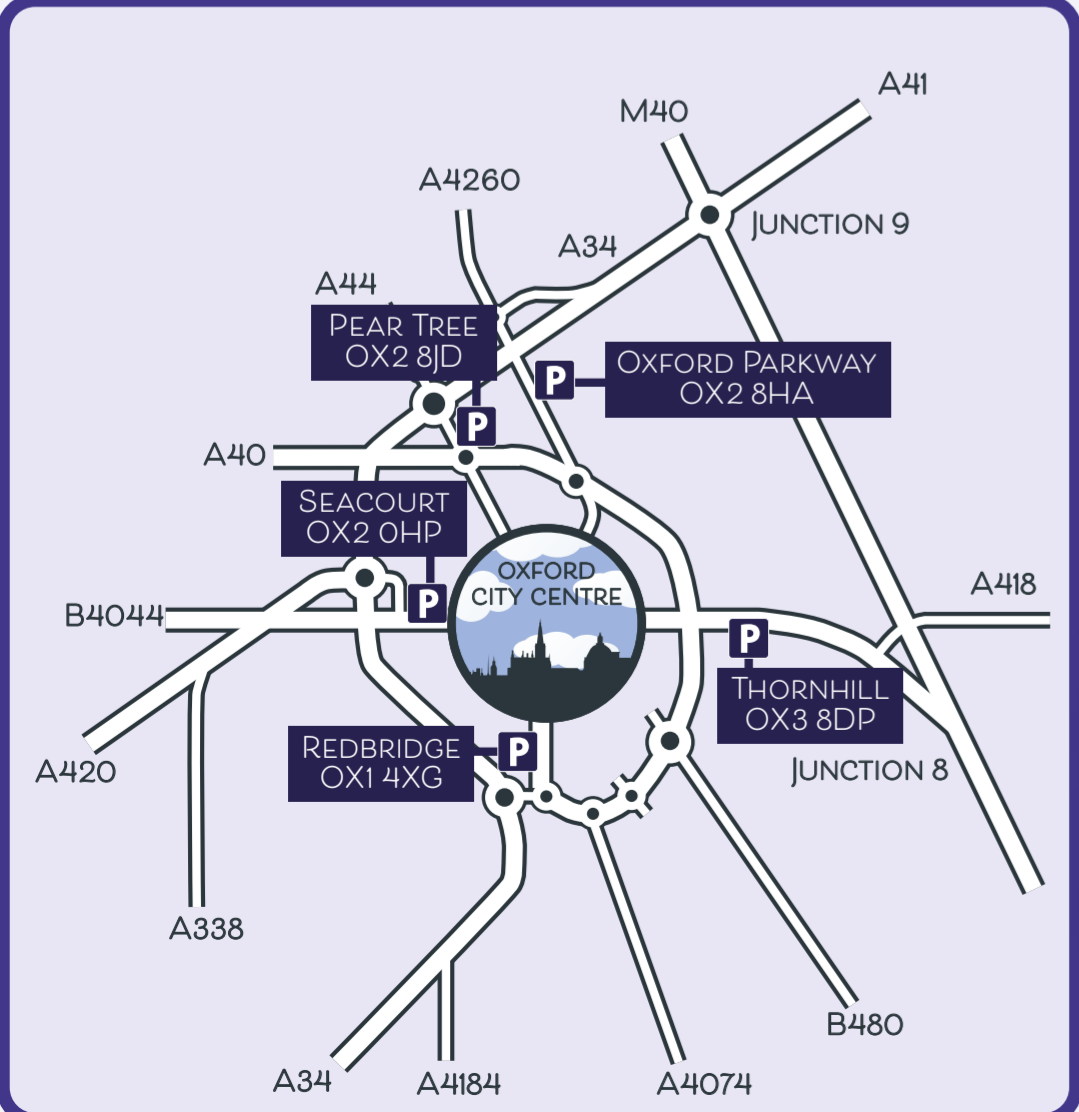

WHERE TO CATCH YOUR PARK&RIDE BUS...

YOUR LUXURIOUS PARK&RIDE BUSES INCLUDE:

COMFORTABLE, SOCIAL SEATING

NEXT STOP ANNOUNCEMENTS

USB CHARGING POINTS

KEY DESTINATIONS

- 1** **Oxford Bus Company Gloucester Green Travel Shop**
89 Gloucester Green
Oxford, OX1 2BU
- 2** **Oxford Bus Company High Street Travel Shop**
44-45 High Street
Oxford, OX1 4AP
- 3** **City Sightseeing Oxford**
Departing from the Rail Station
Park End Street, Oxford, OX1 1HS
www.citysightseeingoxford.com
- 4** **Carfax Tower**
Queen Street, Oxford, OX1 1ET
- 5** **Visitor Information Centre**
15-16 Broad Street, Oxford, OX1 3AS
www.experienceoxfordshire.org
- 6** **Pitt Rivers Museum**
South Parks Road, Oxford, OX1 3PP
www.prm.ox.ac.uk
- 7** **Museum of Natural History**
South Parks Road, Oxford, OX1 3PW
www.oum.ox.ac.uk
- 8** **Oxford Castle & Prison**
44-46 Oxford Castle, Oxford, OX1 1AY
www.oxfordcastleandprison.co.uk
- 9** **Christ Church Cathedral**
St Aldate's, Oxford, OX1 1DP
www.chch.ox.ac.uk

purchase the key here!

DON'T FORGET TO DOWNLOAD YOUR FREE M-TICKETING APP!

SMARTCARD TRAVEL OPTIONS

Buy your single/return tickets from your bus driver (park&ride fares shown overleaf).

PARK&RIDE MULTI-TRIP PRODUCT
12 single journeys to or from any park&ride site (park&ride services only). Valid for 12 months.

Only £15

ADULT TIME-BASED PRODUCT
Unlimited travel on all park&ride services

1 week	£13
4 weeks	£43
13 weeks	£116
1 year	£385

AUTOPAY

The hassle free way to top-up your key. We'll keep your key topped-up each month, saving you the hassle of doing it yourself.

- Gloucester Green, Oxford
- 44-45 High Street, Oxford (near Queens Lane)