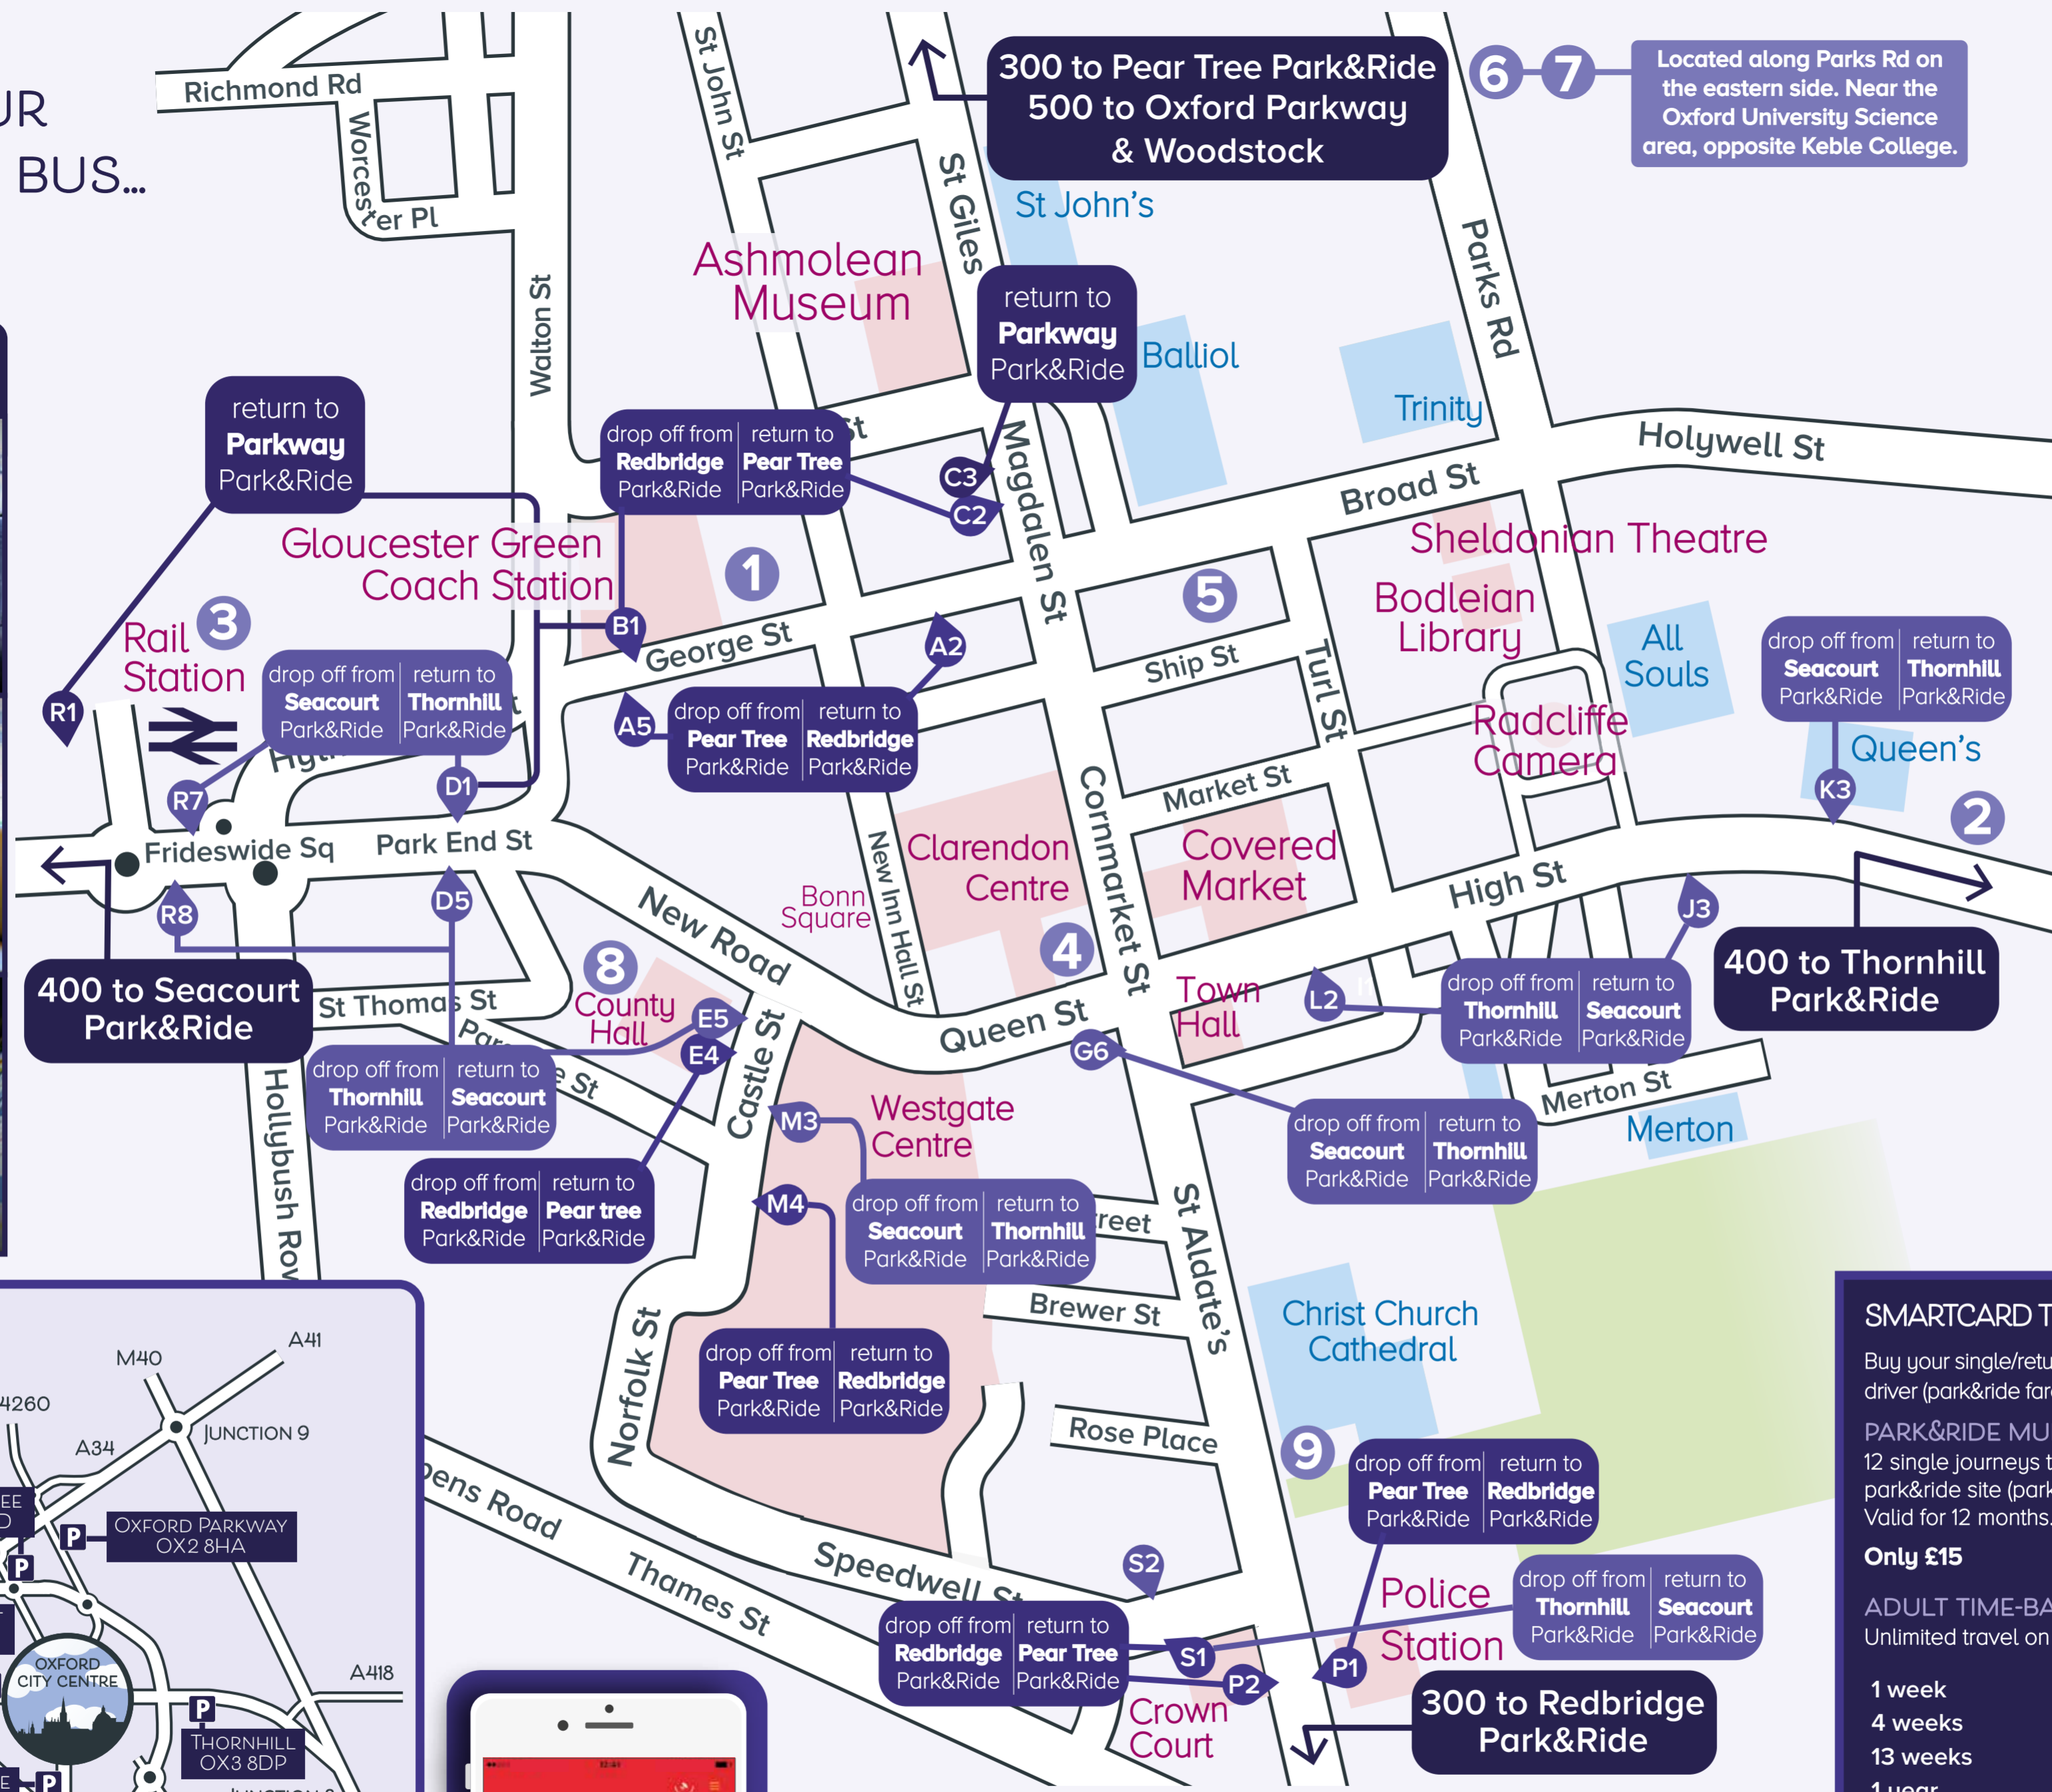

WHERE TO CATCH YOUR PARK&RIDE BUS...

YOUR LUXURIOUS PARK&RIDE BUSES INCLUDE:

COMFORTABLE, SOCIAL SEATING

NEXT STOP ANNOUNCEMENTS

USB CHARGING POINTS

KEY DESTINATIONS

- 1** **Oxford Bus Company Gloucester Green Travel Shop**
89 Gloucester Green
Oxford, OX1 2BU
- 2** **Oxford Bus Company High Street Travel Shop**
44-45 High Street
Oxford, OX1 4AP
- 3** **City Sightseeing Oxford**
Departing from the Rail Station
Park End Street, Oxford, OX1 1HS
www.citysightseeingoxford.com
- 4** **Carfax Tower**
Queen Street, Oxford, OX1 1ET
- 5** **Visitor Information Centre**
15-16 Broad Street, Oxford, OX1 3AS
www.experienceoxfordshire.org
- 6** **Pitt Rivers Museum**
South Parks Road, Oxford, OX1 3PP
www.prm.ox.ac.uk
- 7** **Museum of Natural History**
South Parks Road, Oxford, OX1 3PW
www.oum.ox.ac.uk
- 8** **Oxford Castle & Prison**
44-46 Oxford Castle, Oxford, OX1 1AY
www.oxfordcastleandprison.co.uk
- 9** **Christ Church Cathedral**
St Aldate's, Oxford, OX1 1DP
www.chch.ox.ac.uk

purchase the key here!

DON'T FORGET TO DOWNLOAD YOUR FREE M-TICKETING APP!

SMARTCARD TRAVEL OPTIONS

Buy your single/return tickets from your bus driver (park&ride fares shown overleaf).

PARK&RIDE MULTI-TRIP PRODUCT
12 single journeys to or from any park&ride site (park&ride services only). Valid for 12 months.

Only £15

ADULT TIME-BASED PRODUCT
Unlimited travel on all park&ride services

1 week	£13
4 weeks	£43
13 weeks	£116
1 year	£385

AUTOPAY

The hassle free way to top-up your key. We'll keep your key topped-up each month, saving you the hassle of doing it yourself.

- Gloucester Green, Oxford
- 44-45 High Street, Oxford (near Queens Lane)