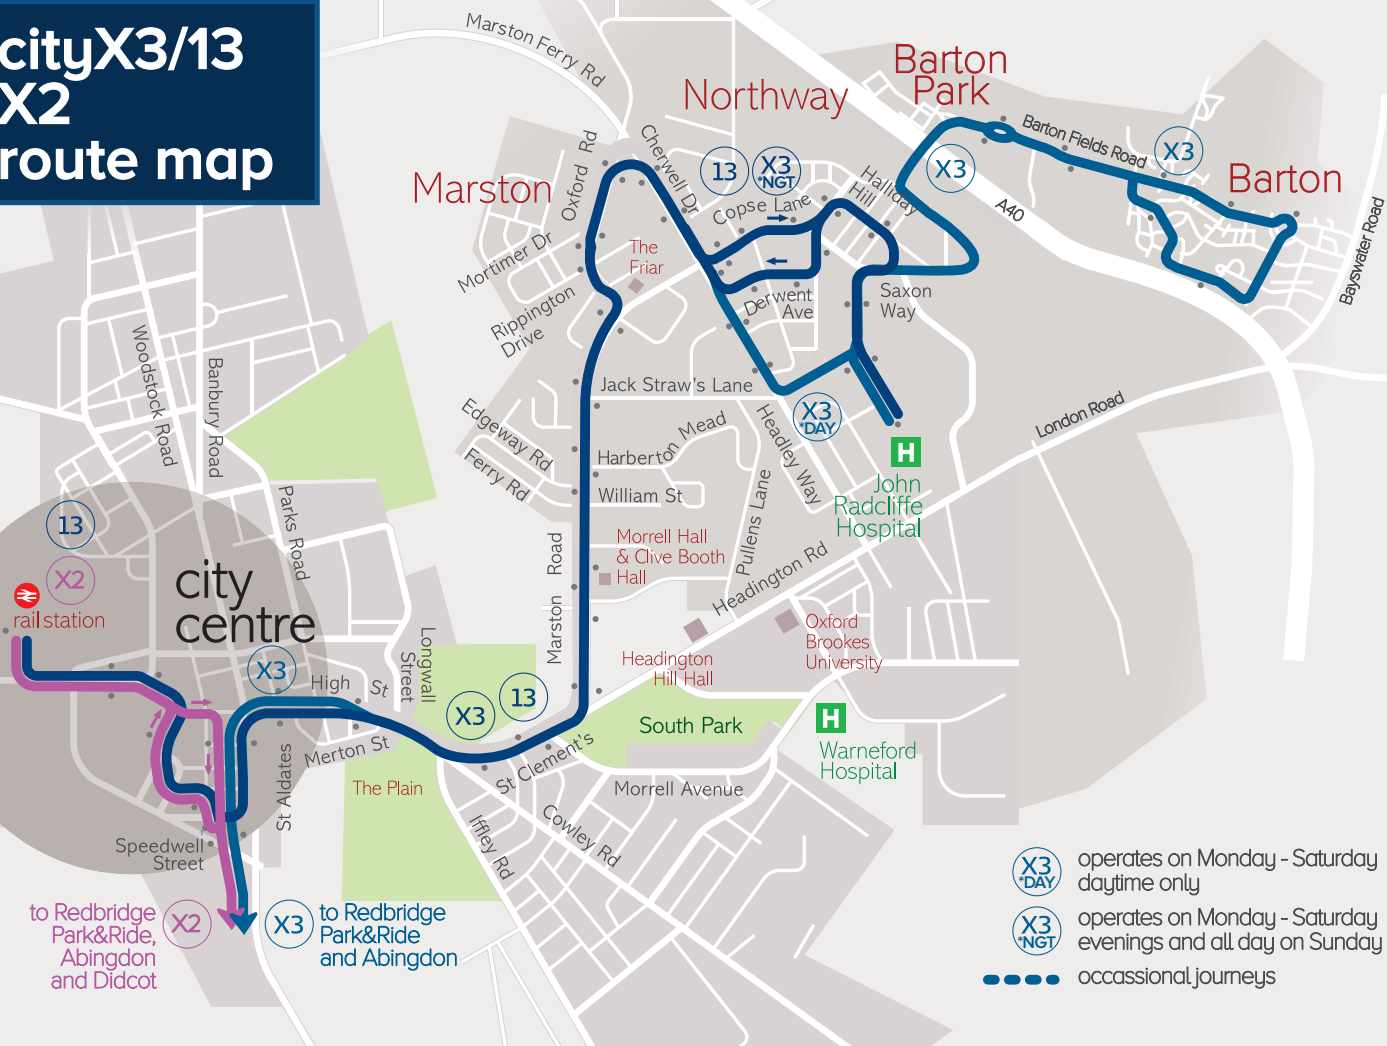

cityX3/13 X2 route map

X3
DAY

operates on Monday - Saturday
daytime only

X3
NGT

operates on Monday - Saturday
evenings and all day on Sunday

occasional journeys