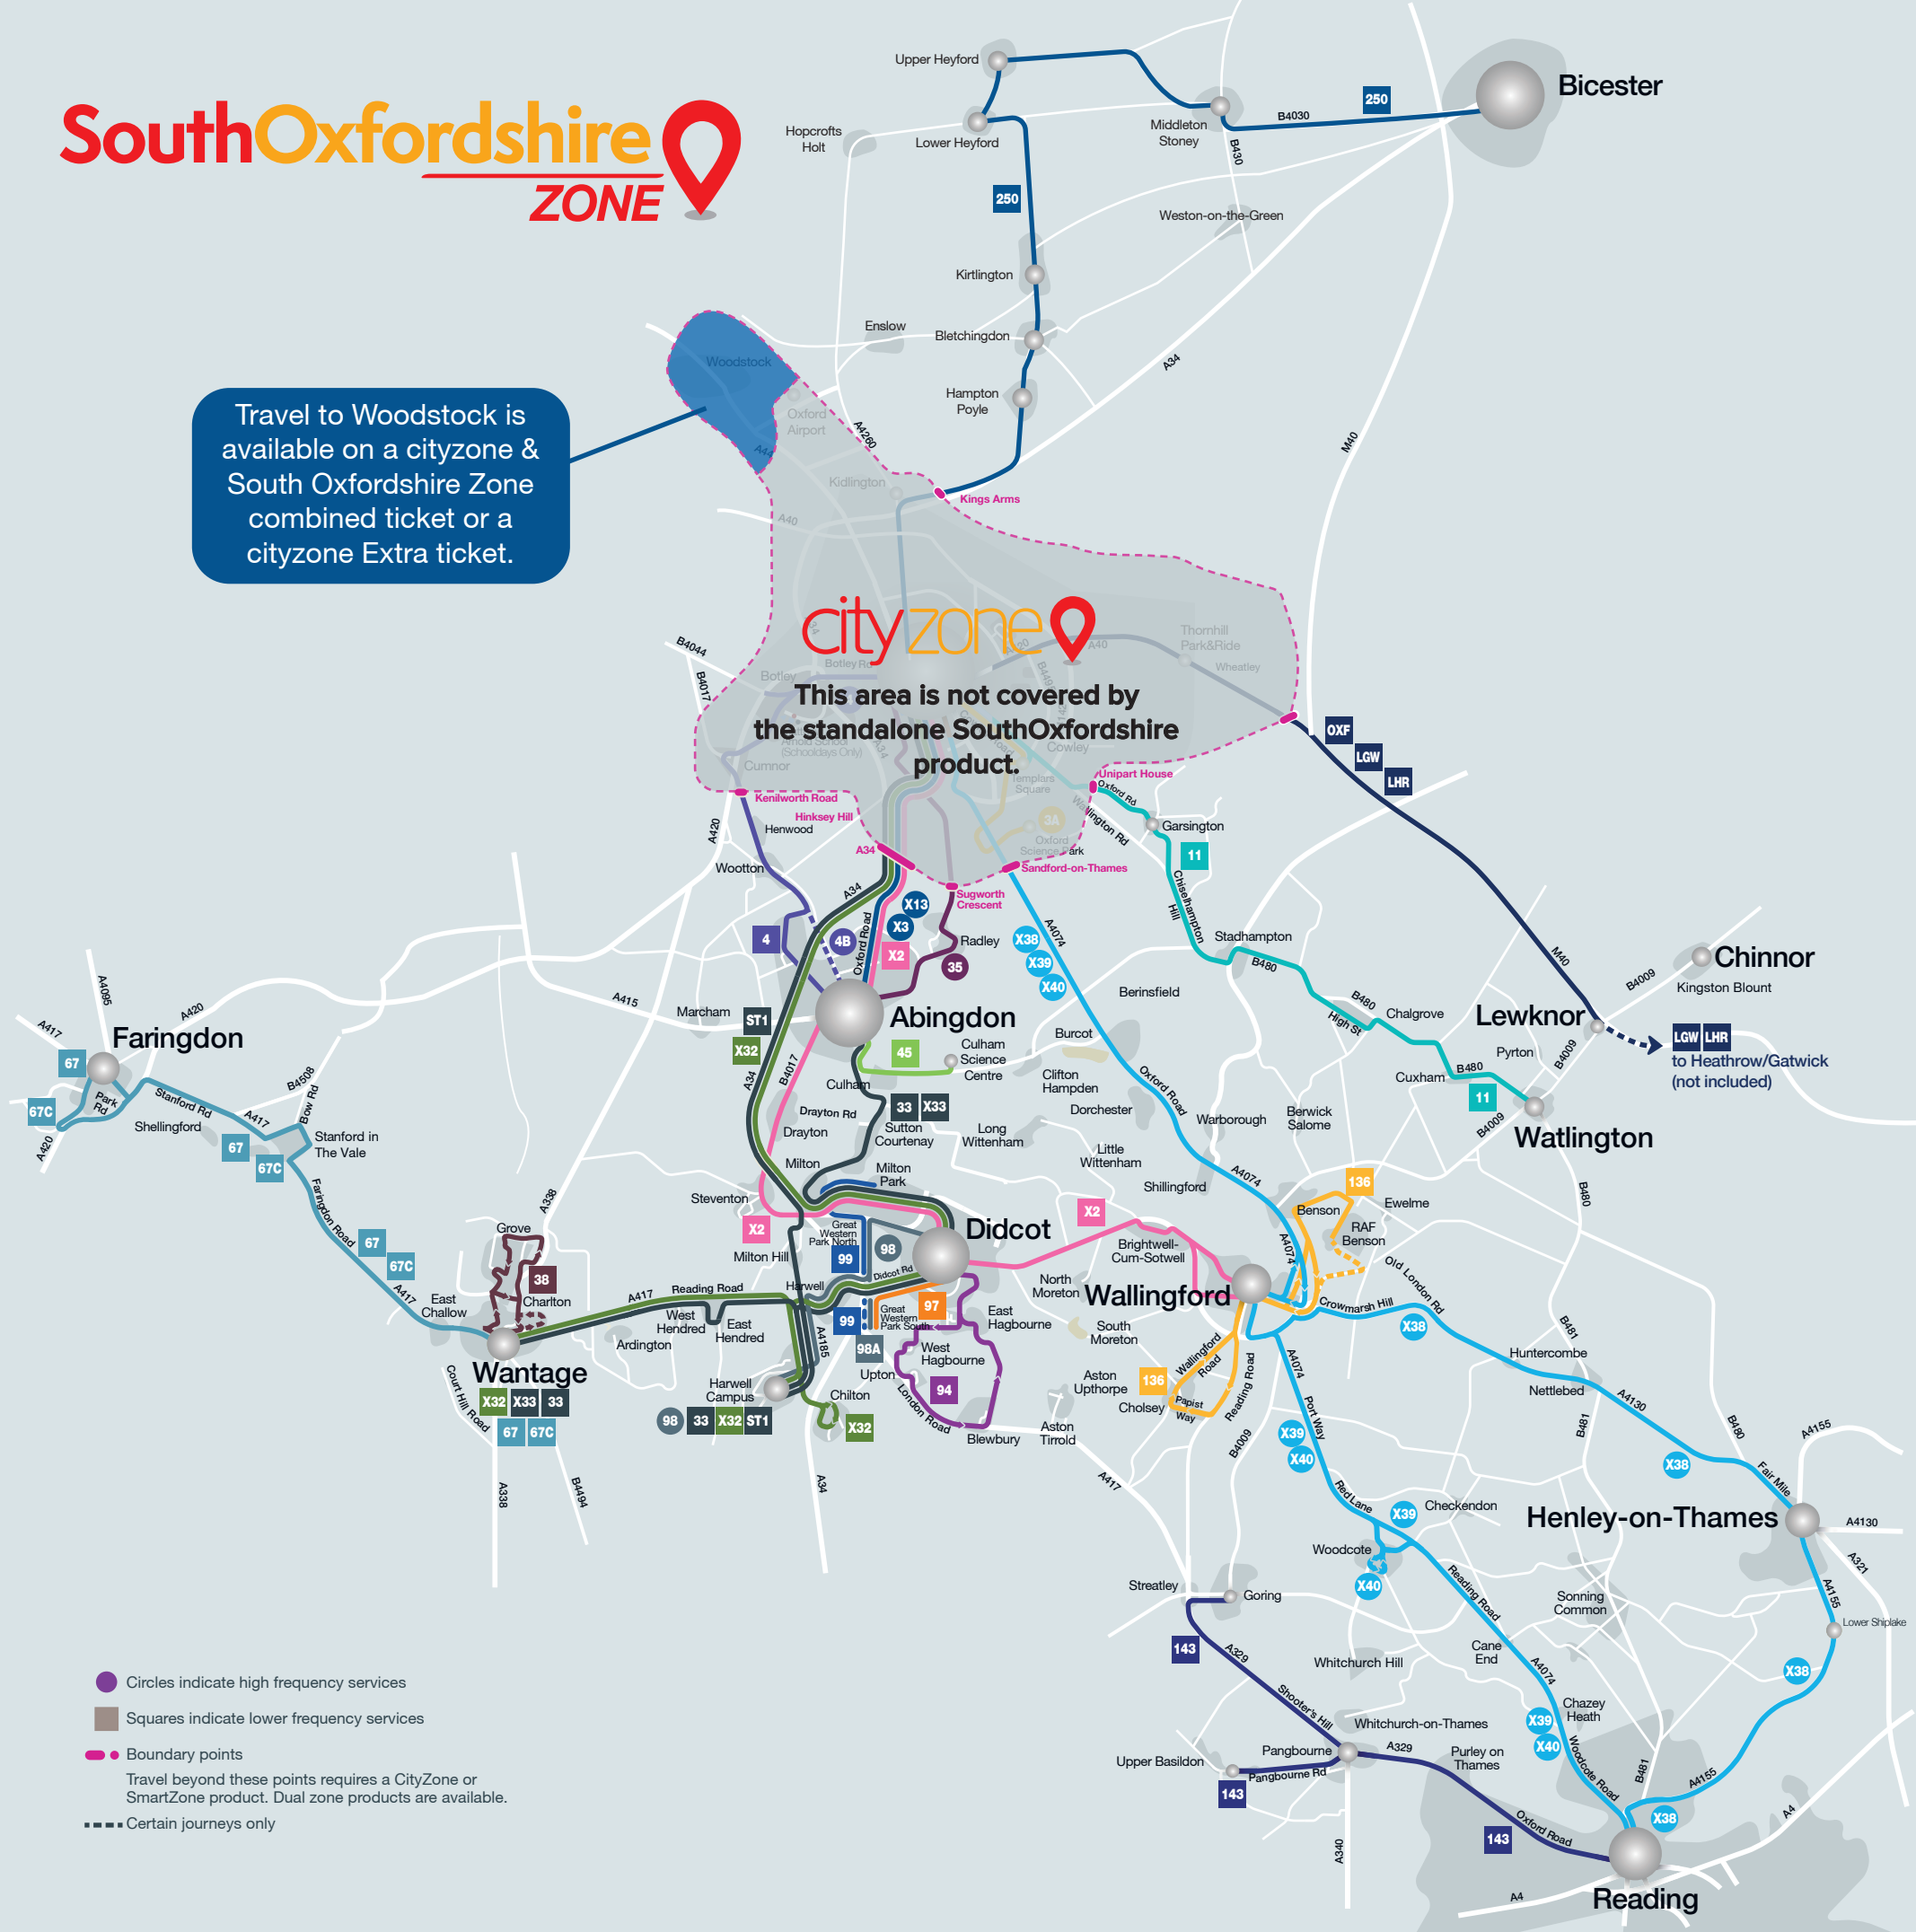

SouthOxfordshire ZONE

Travel to Woodstock is available on a cityzone & South Oxfordshire Zone combined ticket or a cityzone Extra ticket.

cityzone

This area is not covered by the standalone SouthOxfordshire product.

- Circles indicate high frequency services
- Squares indicate lower frequency services
- Boundary points
Travel beyond these points requires a CityZone or SmartZone product. Dual zone products are available.
- - - Certain journeys only