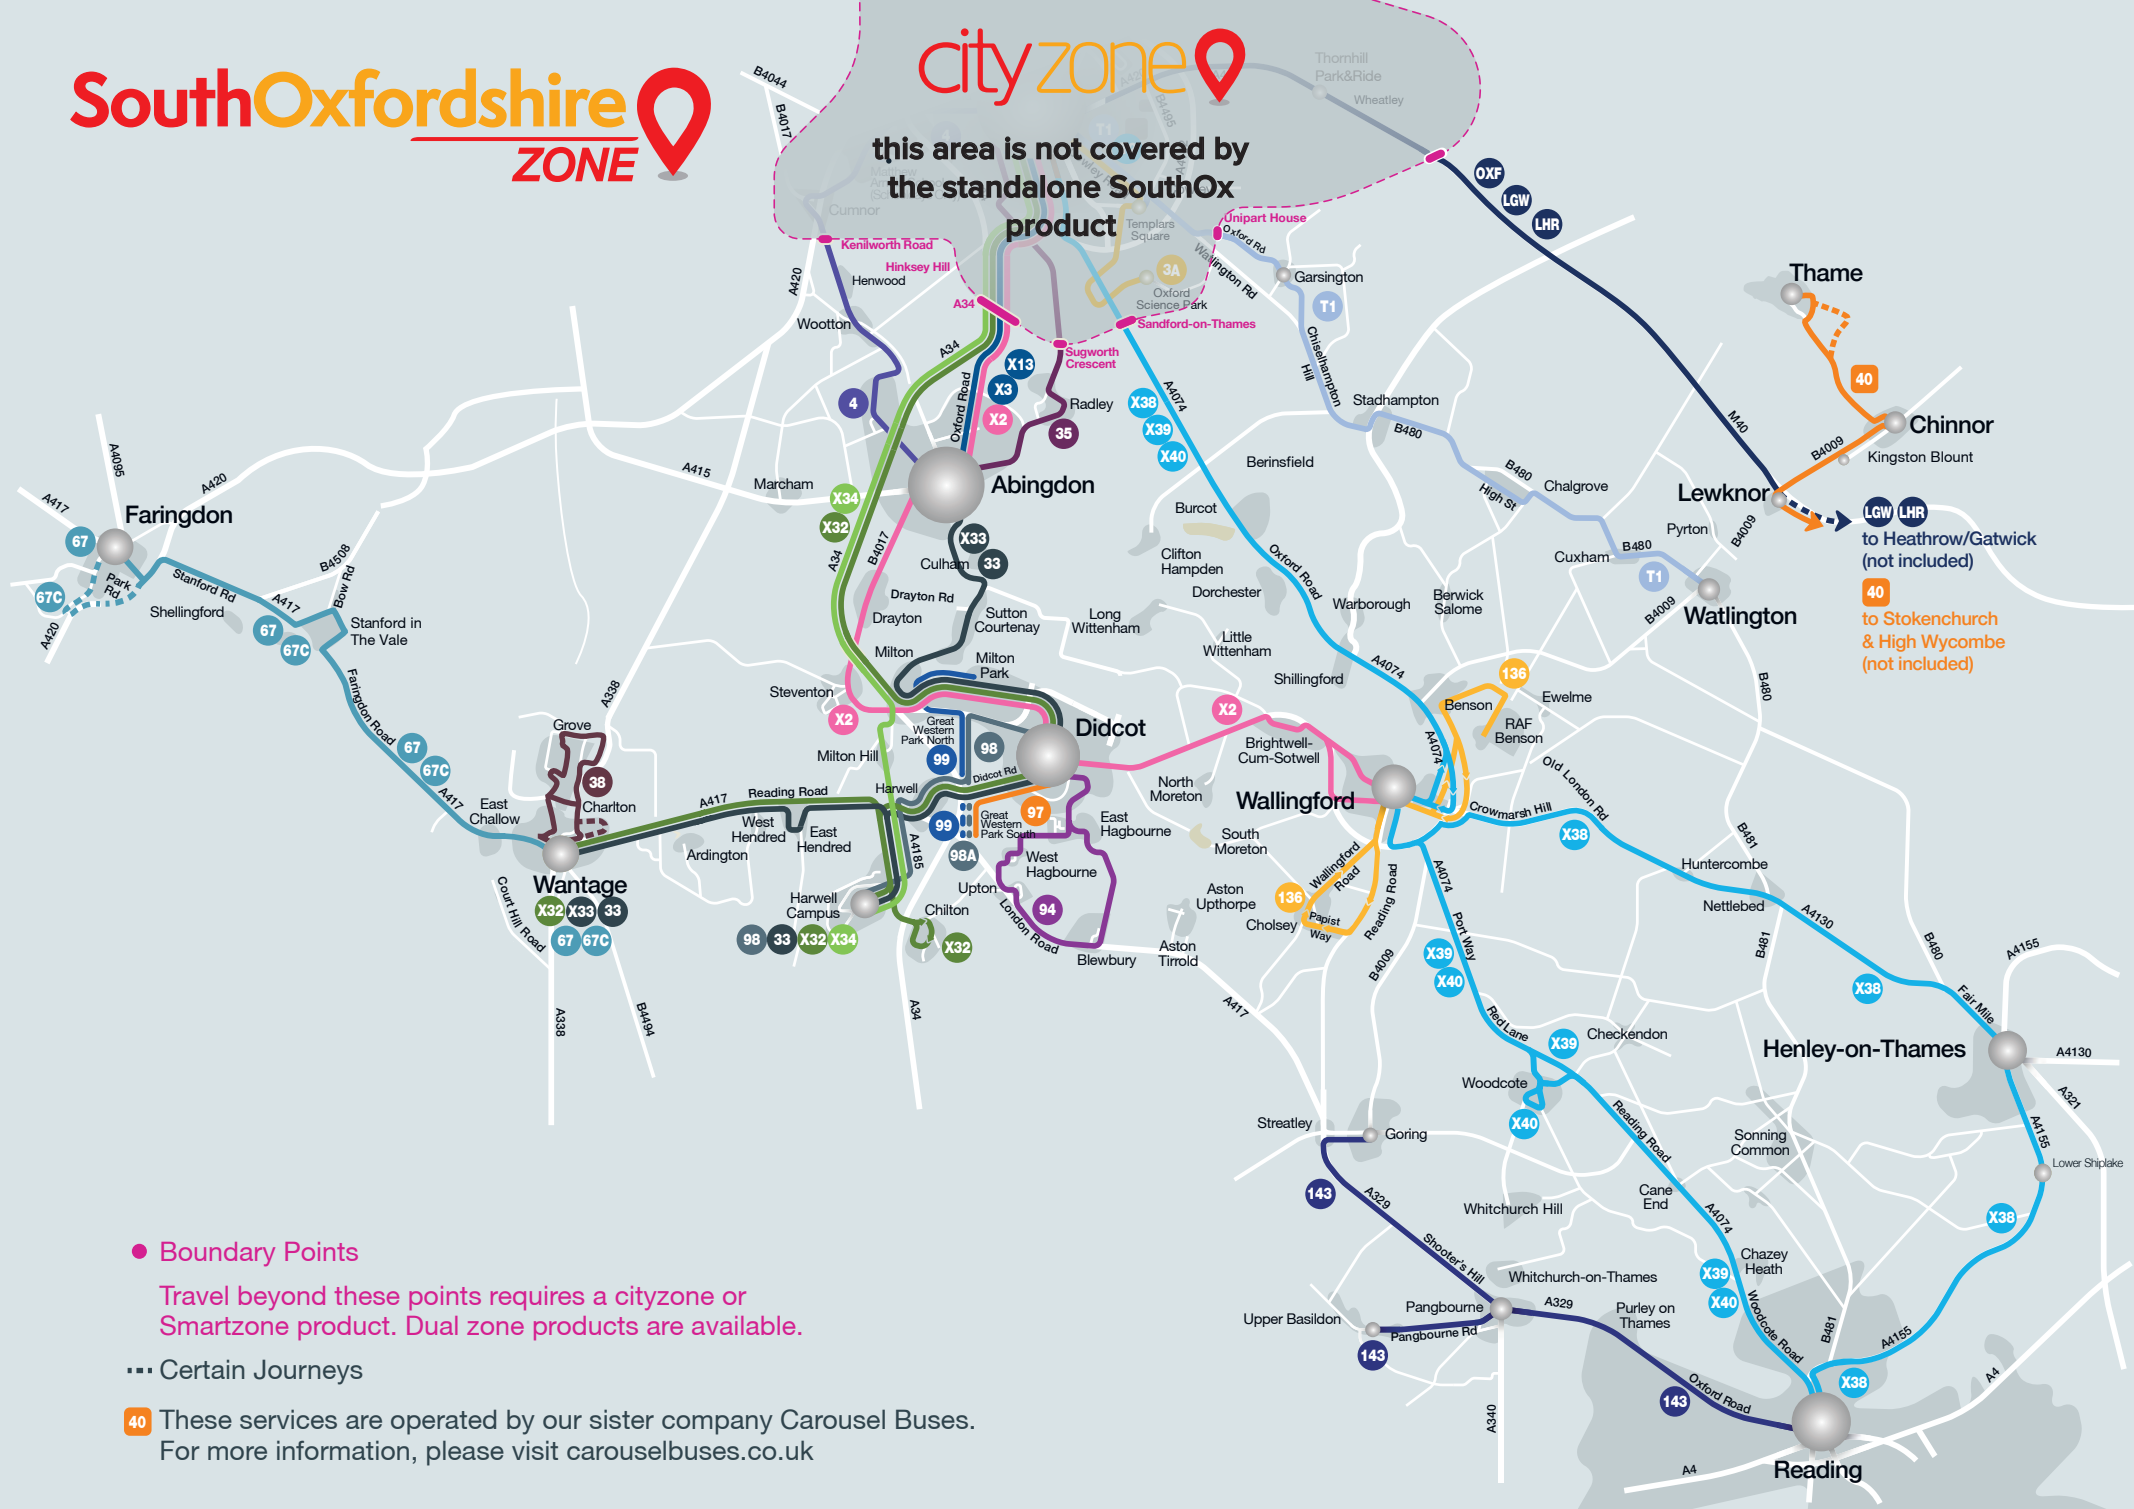

SouthOxfordshire ZONE

this area is not covered by the standalone SouthOx product

● Boundary Points

Travel beyond these points requires a cityzone or Smartzone product. Dual zone products are available.

--- Certain Journeys

40 These services are operated by our sister company Carousell Buses. For more information, please visit carousellbuses.co.uk

LGW LHR
to Heathrow/Gatwick (not included)

40
to Stokenchurch & High Wycombe (not included)