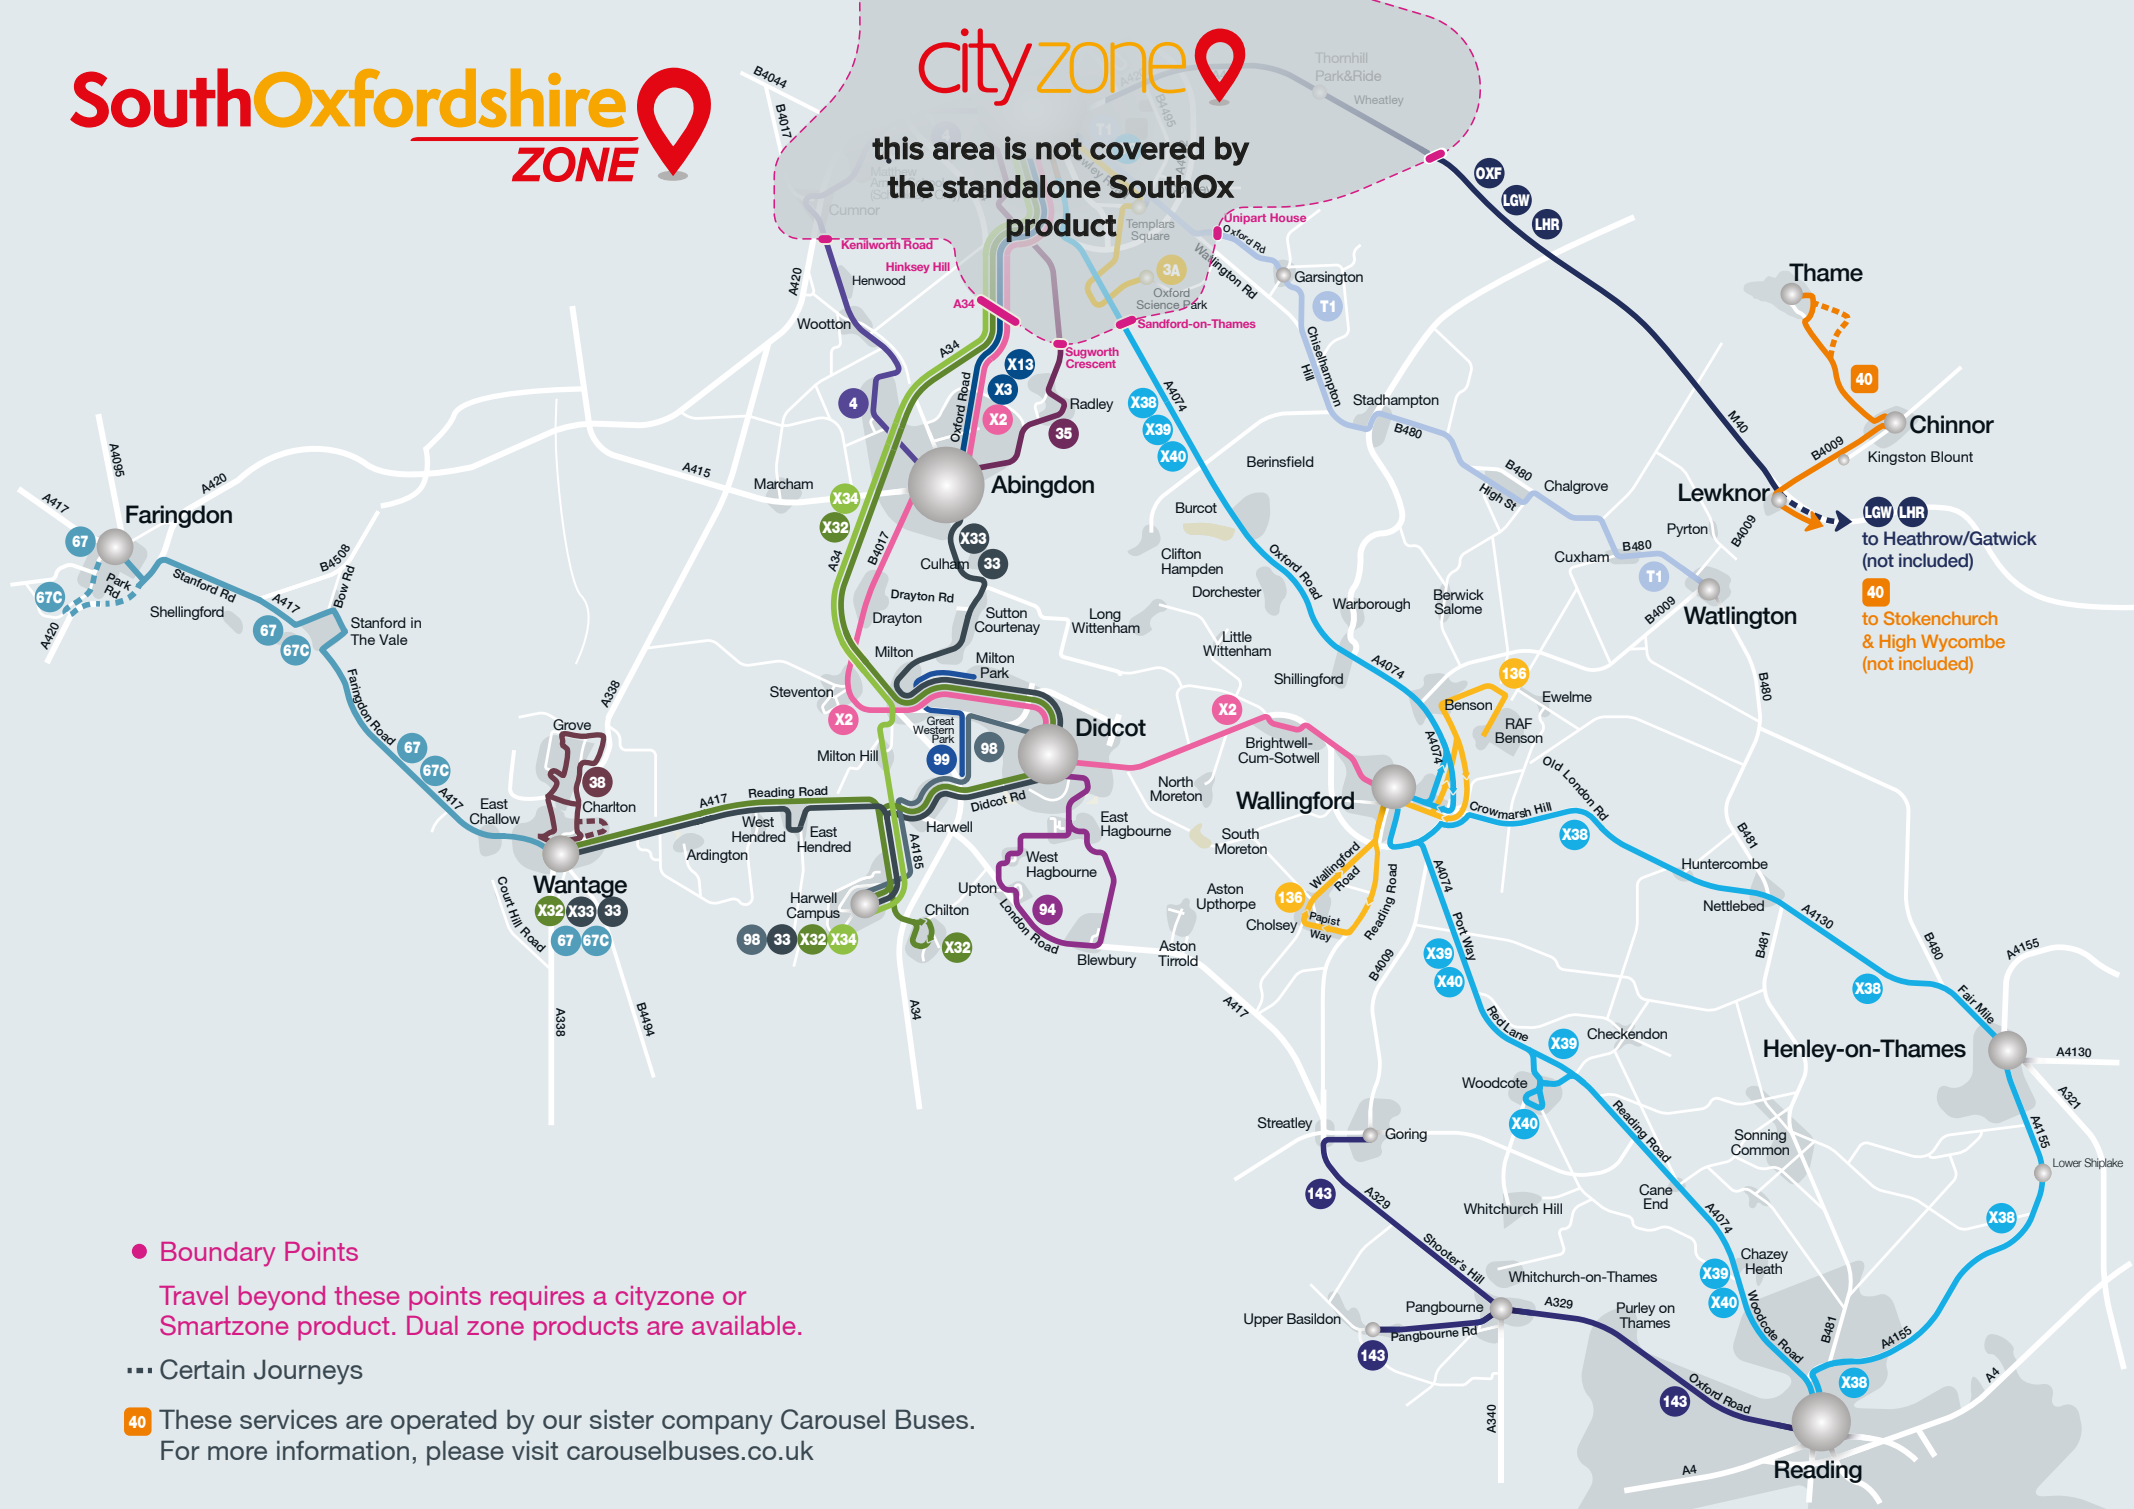

# SouthOxfordshire ZONE

this area is not covered by the standalone SouthOx product

● **Boundary Points**

Travel beyond these points requires a cityzone or Smartzone product. Dual zone products are available.

--- **Certain Journeys**

**40** These services are operated by our sister company Carousell Buses. For more information, please visit [carousellbuses.co.uk](http://carousellbuses.co.uk)

**LGW LHR**  
to Heathrow/Gatwick  
(not included)

**40**  
to Stokenchurch  
& High Wycombe  
(not included)