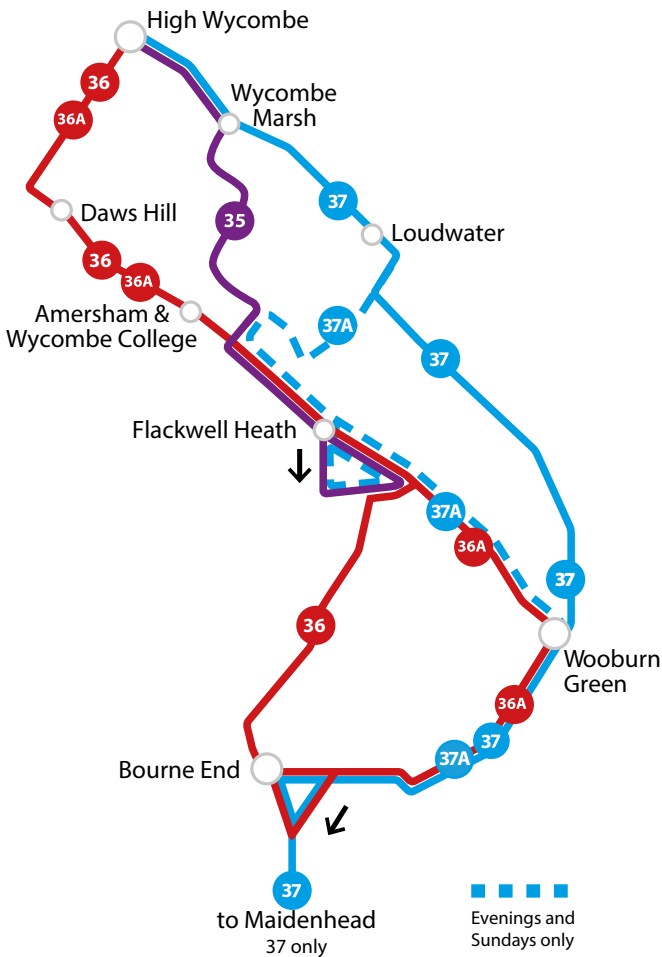

Please note for clarity this map only shows the 35, 36, 36A, 37 and 37A bus routes. For route 36B please visit: www.carouselbuses.co.uk

Route 35 is operated by Carousel during Monday to Saturday daytimes between Flackwell Heath and High Wycombe. On evenings and Sundays the route is operated by Arriva as 37A and additionally serves Wooburn Green and Bourne End.